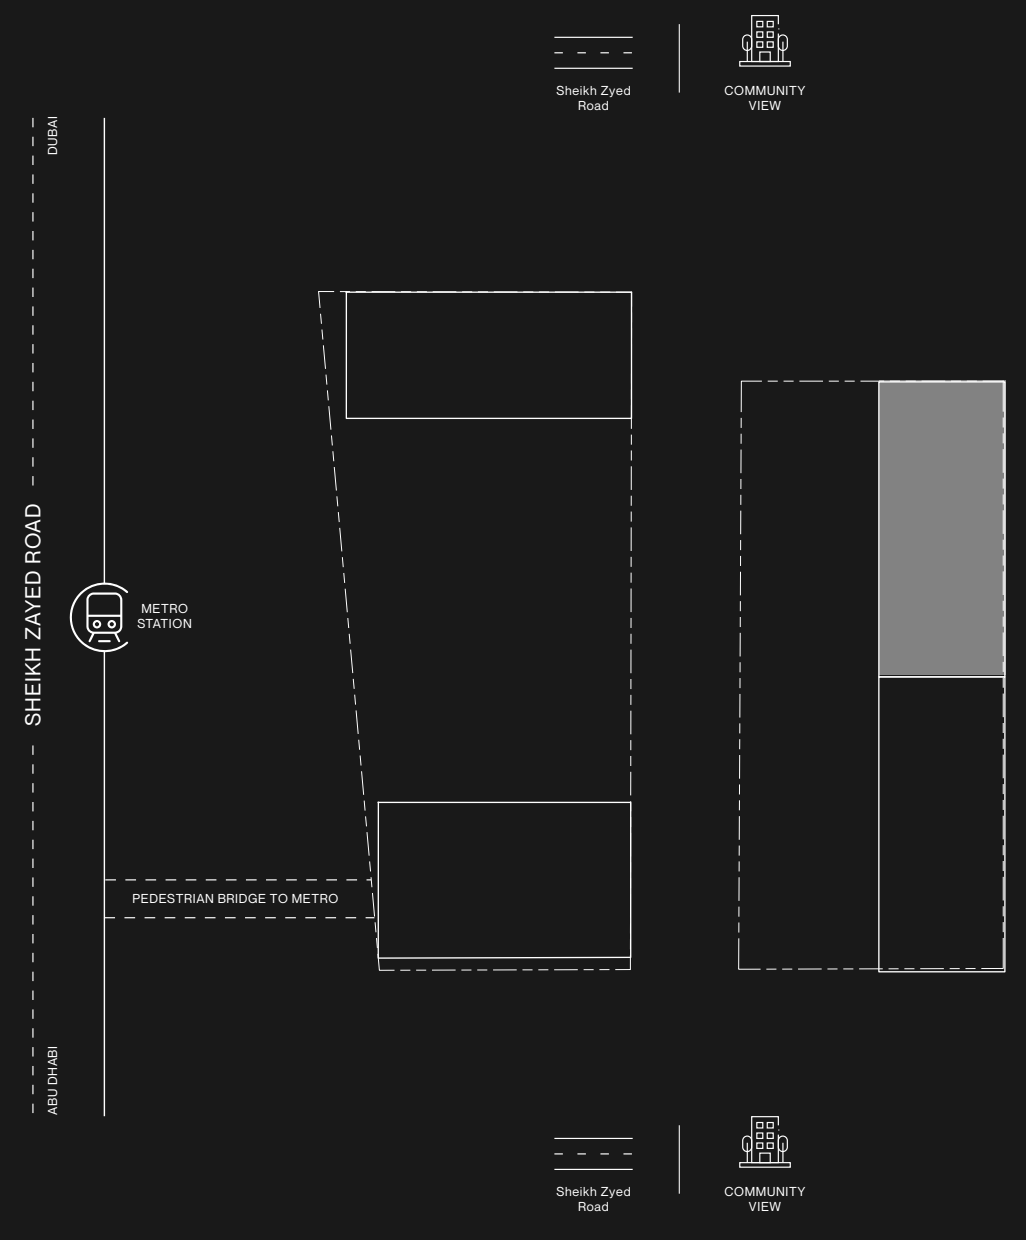

LEVEL 6 TOWER B

- STUDIO
- 1 BEDROOM
- 2 BEDROOM
- 3 BEDROOM

RAW DISTRICT DUBAI

- STUDIO
- 1 BEDROOM
- 2 BEDROOM
- 3 BEDROOM

R
15
14
13
12
11
10
9
8
7
6
5
4
3
2
1
P5
P4
P3
P2
P1
G

LEVEL 7 TOWER B

RAW DISTRICT DUBAI