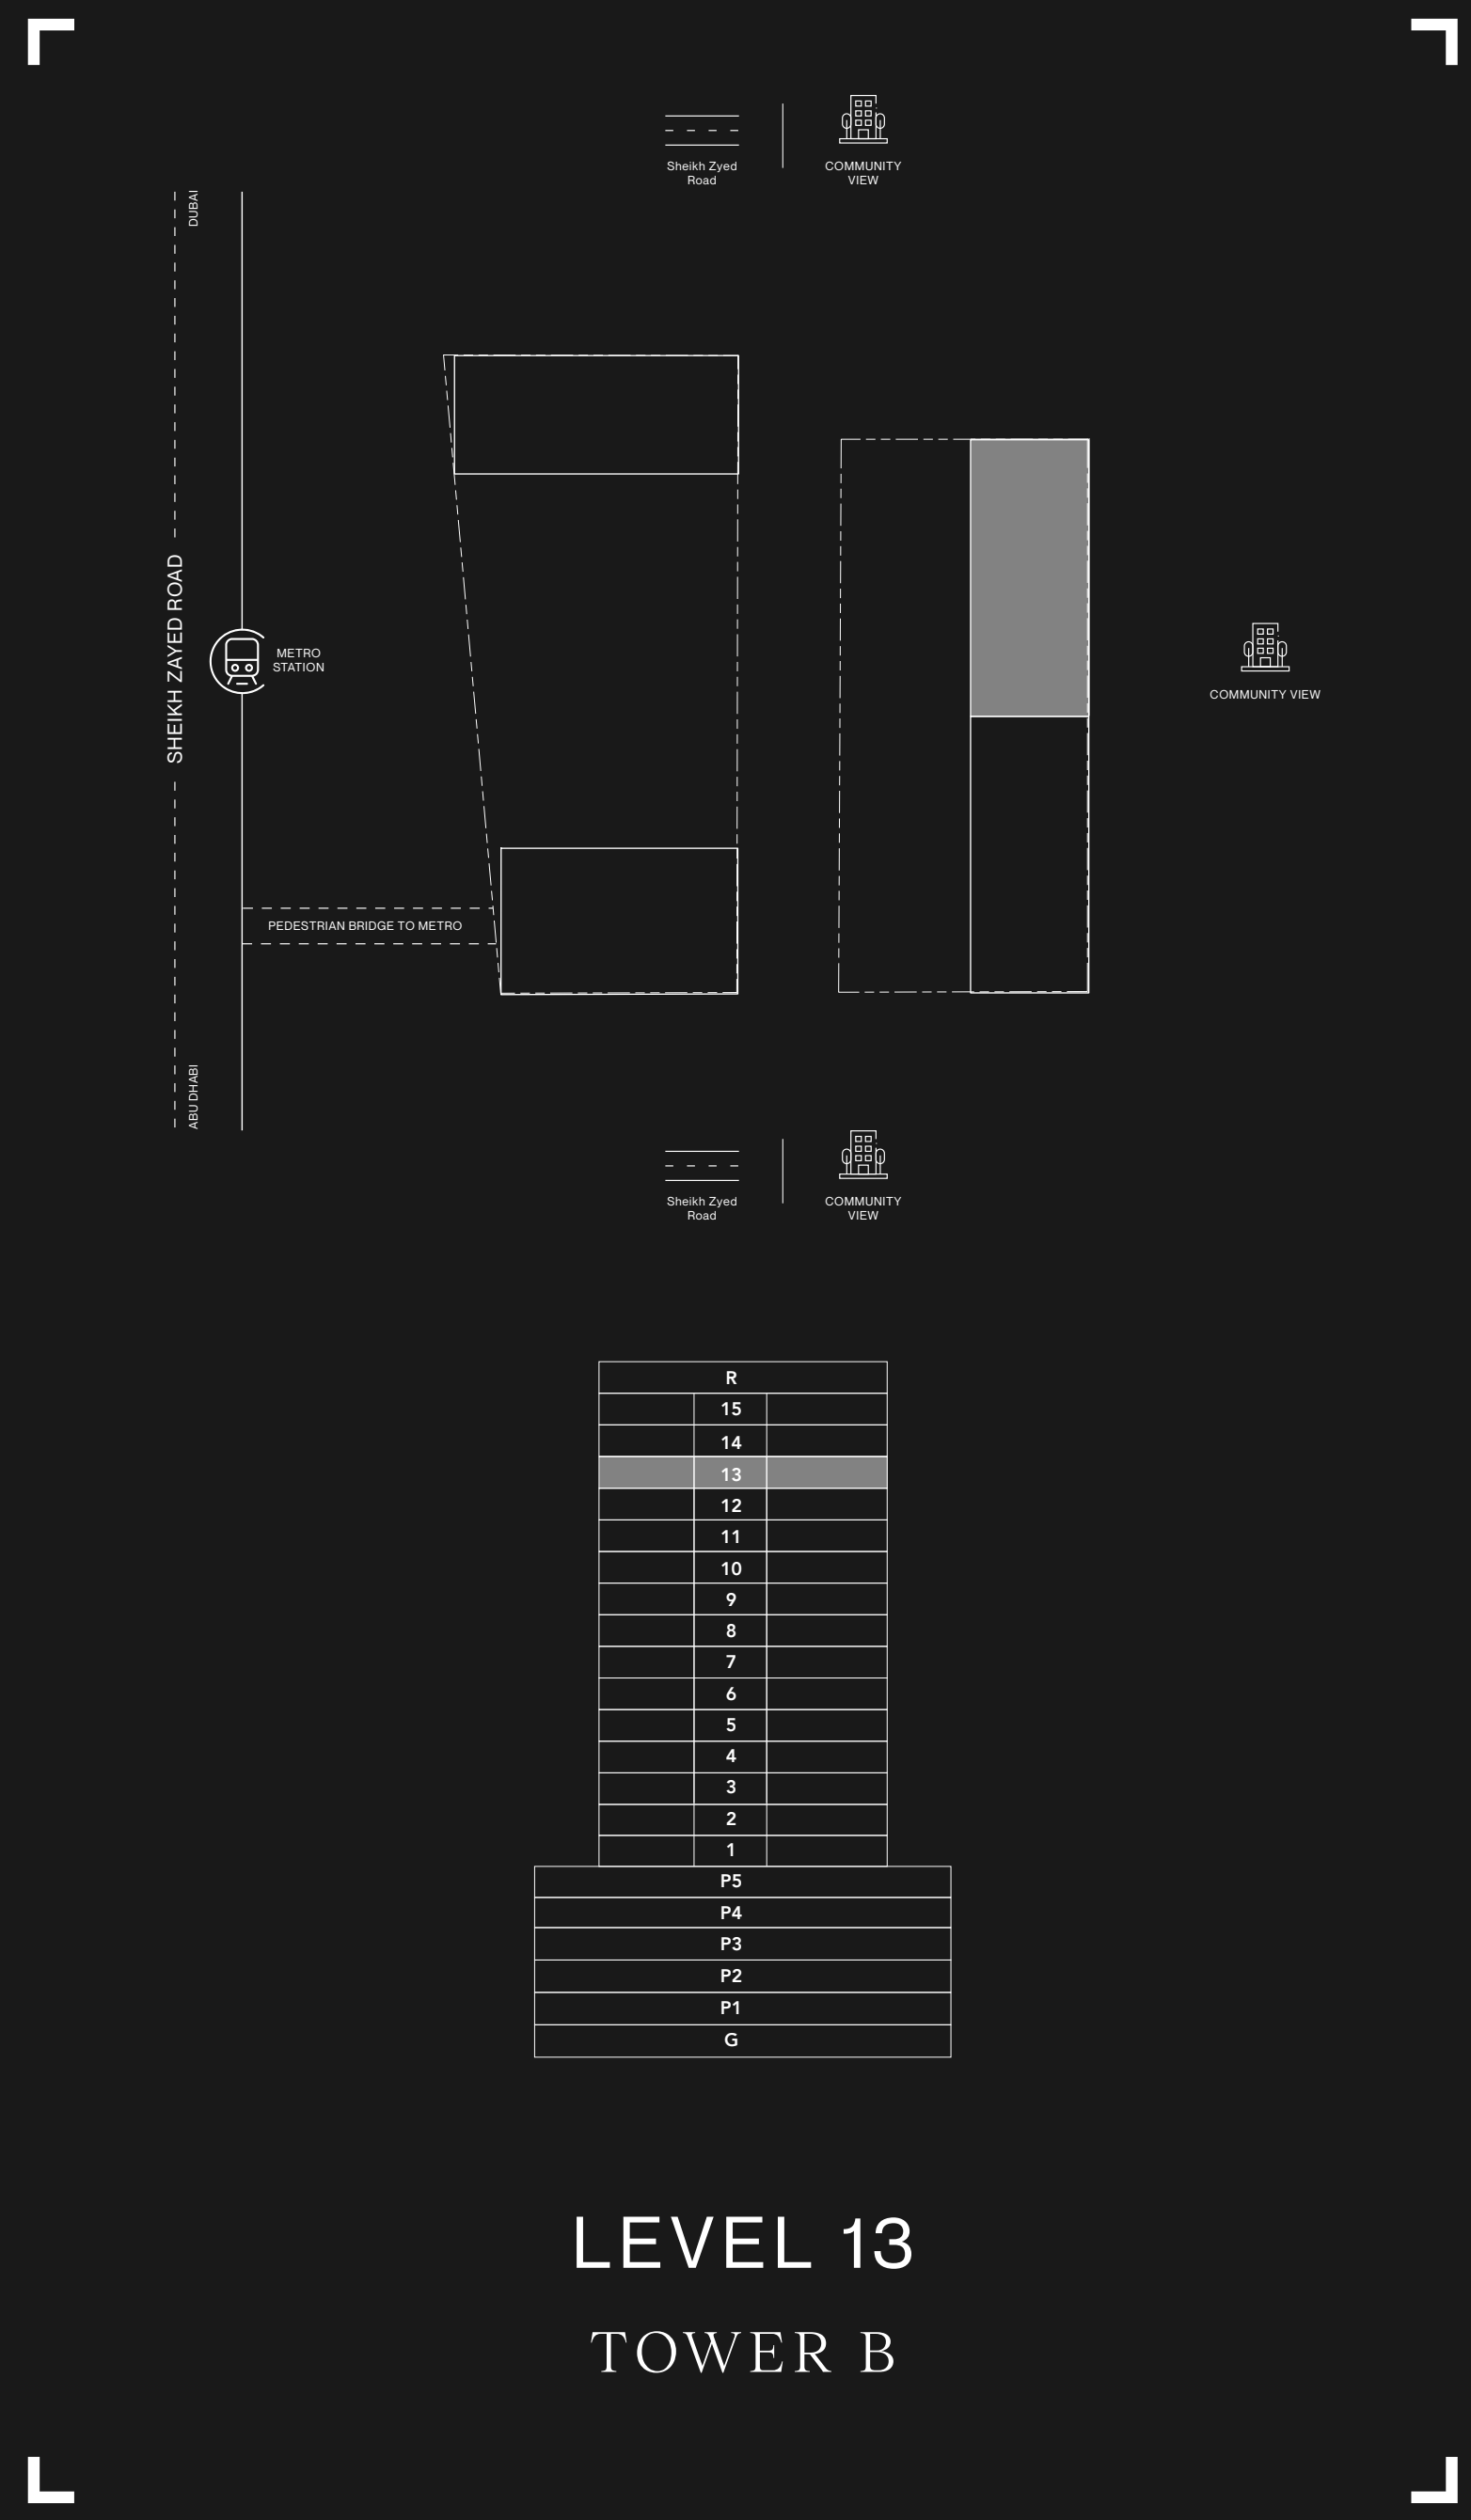

LEVEL 13 TOWER B

R
15
14
13
12
11
10
9
8
7
6
5
4
3
2
1
P5
P4
P3
P2
P1
G