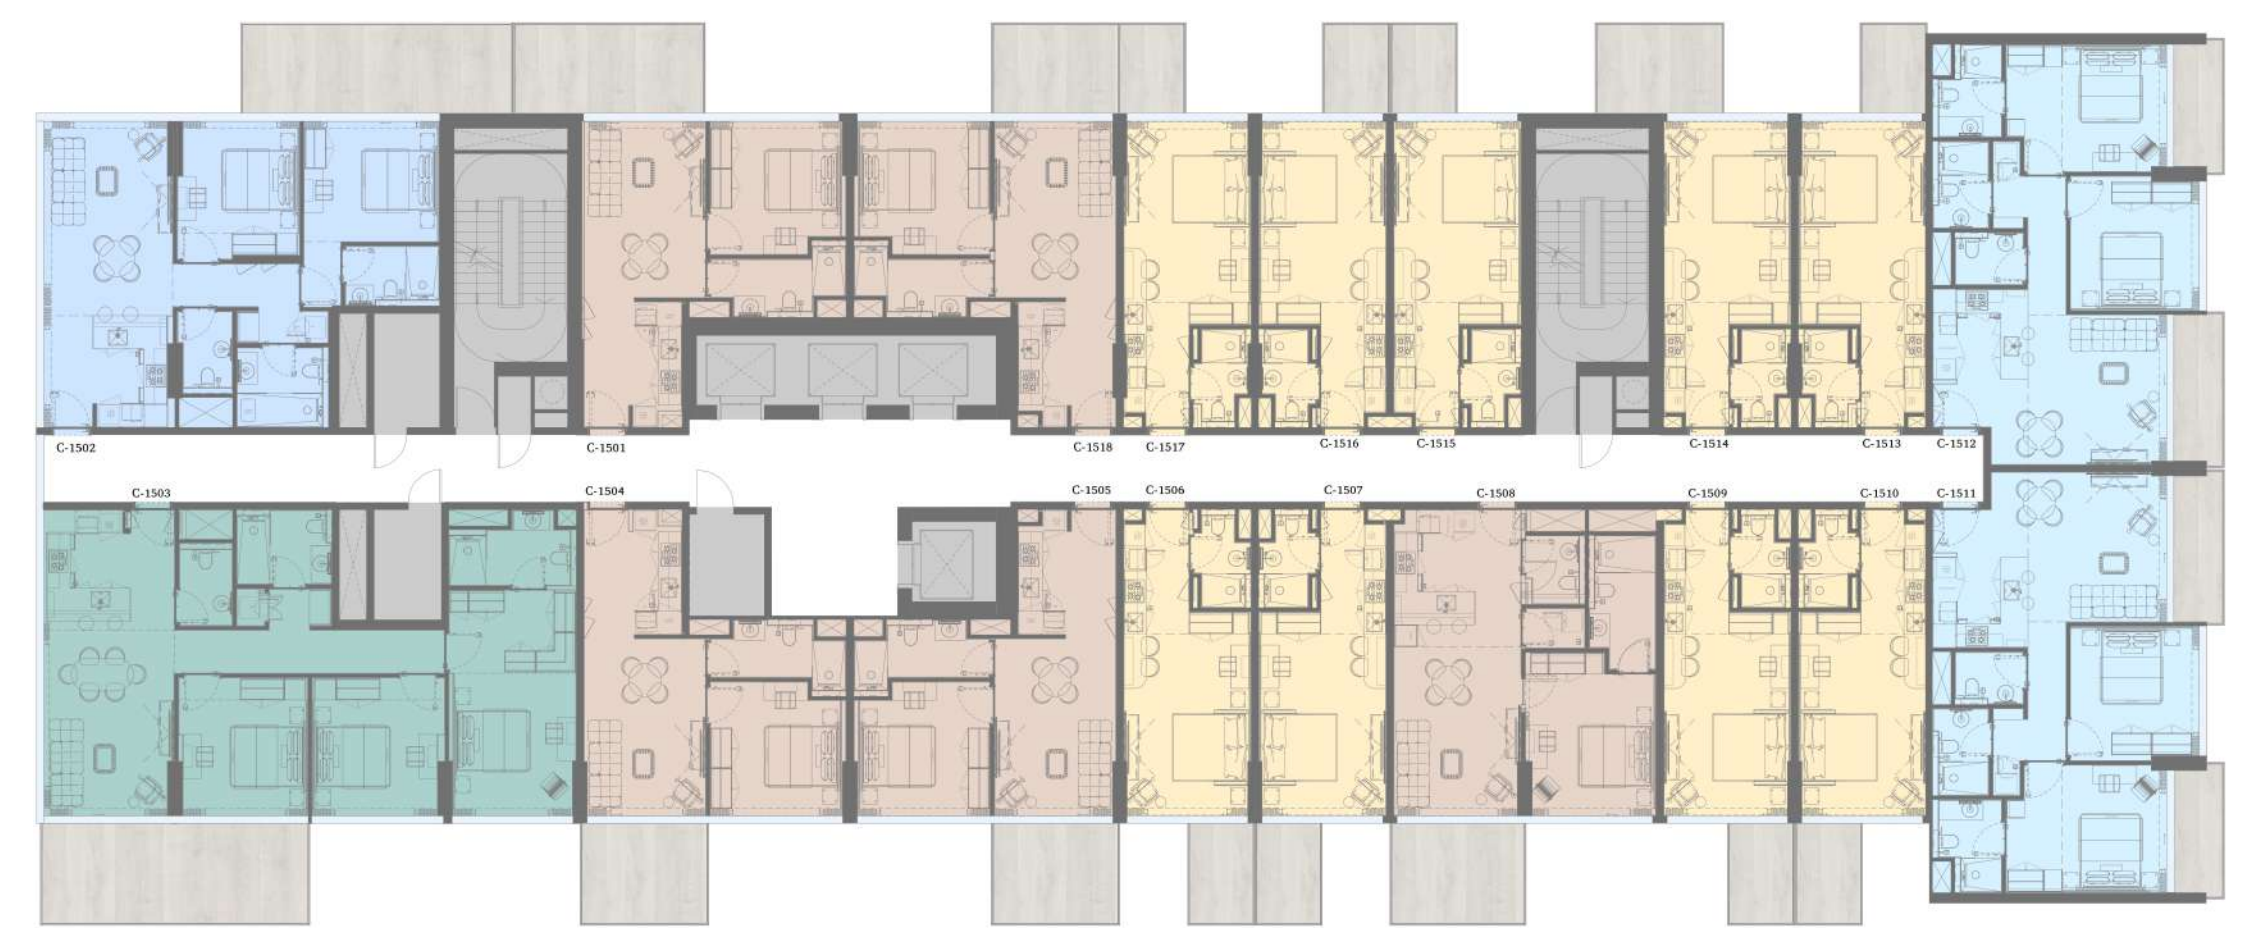

R	
15	
14	
13	
12	
11	
10	
9	
8	
7	
6	
5	
4	
3	
2	
1	
P5	
P4	
P3	
P2	
P1	
G	

LEVEL 14 TOWER C

- STUDIO
- 1 BEDROOM
- 2 BEDROOM
- 3 BEDROOM

RAW DISTRICT DUBAI

R
15
14
13
12
11
10
9
8
7
6
5
4
3
2
1
P5
P4
P3
P2
P1
G

LEVEL 15 TOWER C

- STUDIO
- 1 BEDROOM
- 2 BEDROOM
- 3 BEDROOM

RAW DISTRICT DUBAI

- ① Leisure Pool with Infinity Edge (25x6m)
- ② Pool Seat
- ③ Roof Swing Lounge
- ④ BBQ & Dining Area
- ⑤ Outdoor Working & Bar Area
- ⑥ Outdoor Lounge Seat
- ⑦ Pocket Lounge Seat
- ⑧ POD Ramp
- ⑨ Outdoor Cinema and Function Lounge