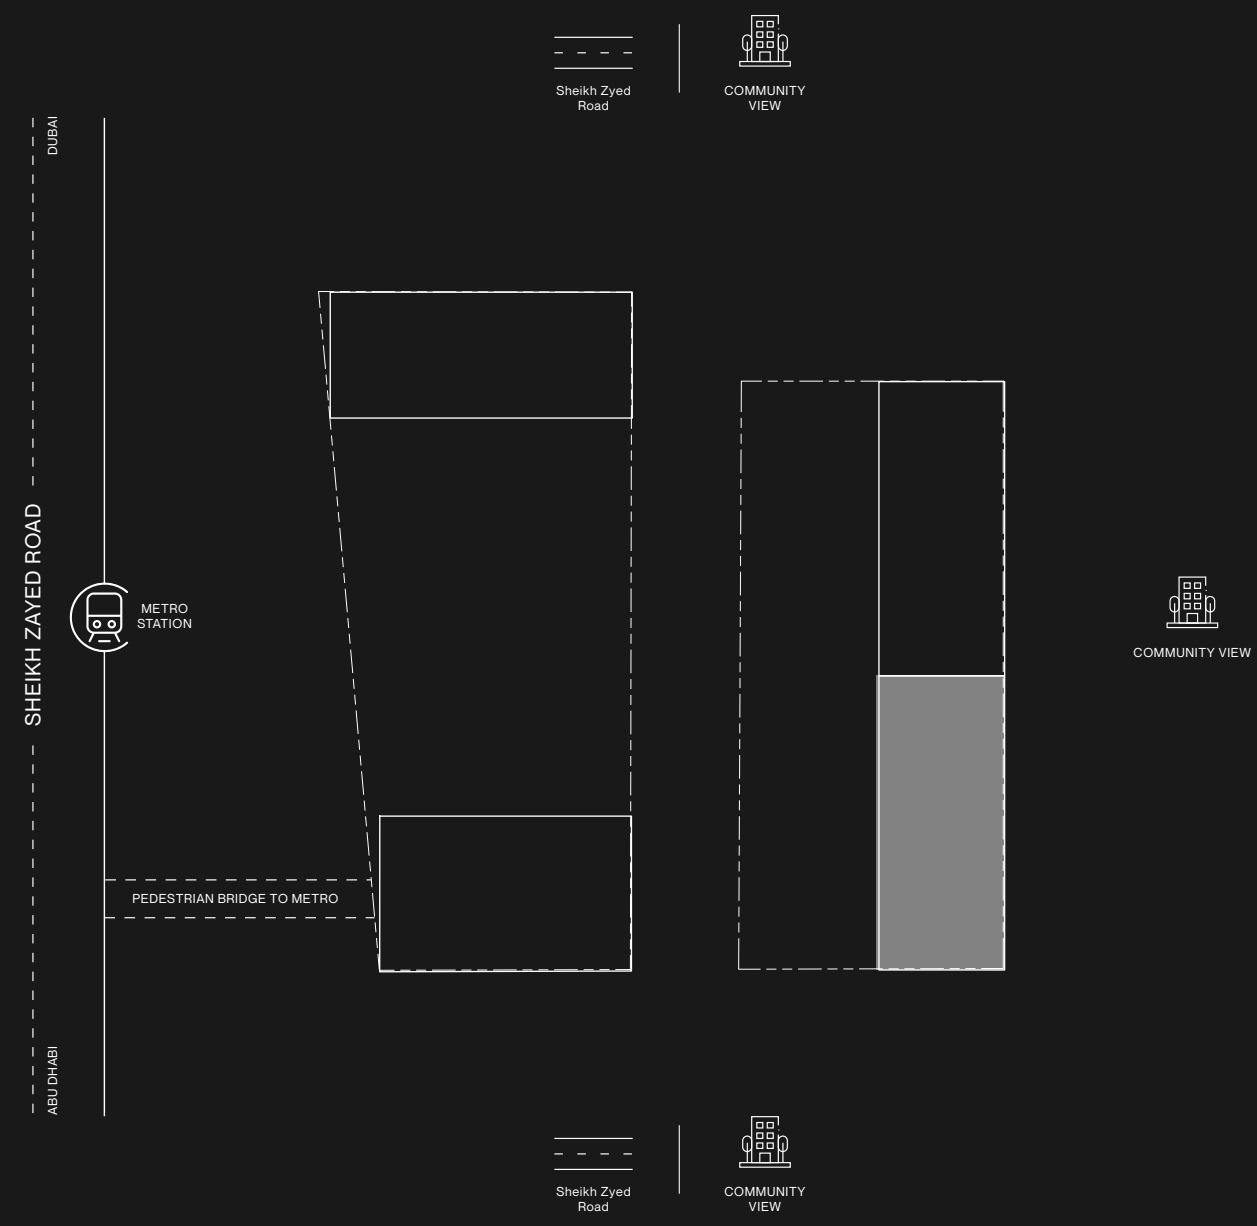

LEVEL 2 TOWER A

RAW DISTRICT DUBAI

- STUDIO
- 1 BEDROOM
- 2 BEDROOM

R
15
14
13
12
11
10
9
8
7
6
5
4
3
2
1
P5
P4
P3
P2
P1
G

LEVEL 3 TOWER A

RAW DISTRICT DUBAI

R
15
14
13
12
11
10
9
8
7
6
5
4
3
2
1
P5
P4
P3
P2
P1
G