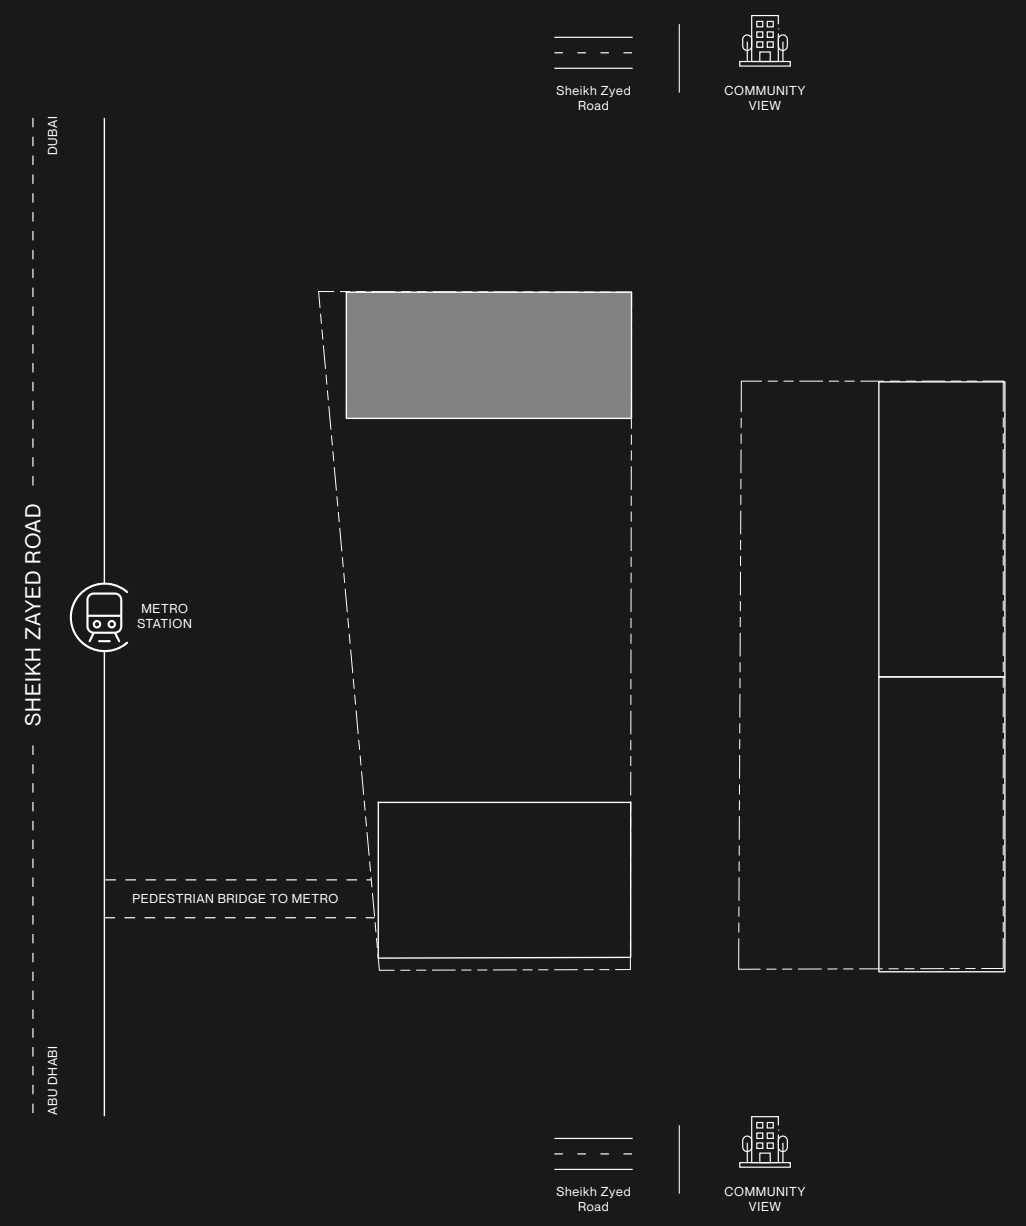

LEVEL 8 TOWER C