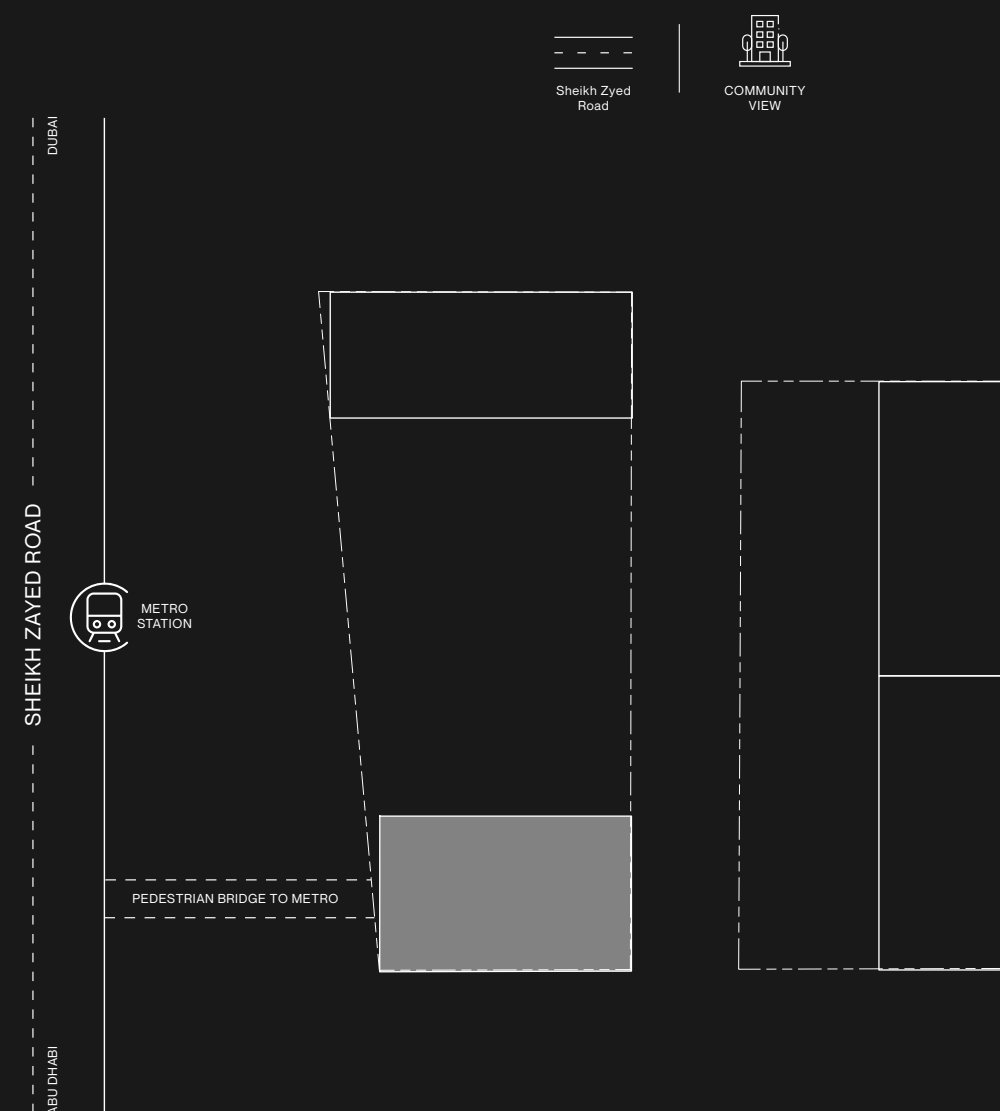

R	
15	
14	
13	
12	
11	
10	
9	
8	
7	
6	
5	
4	
3	
2	
1	
P5	
P4	
P3	
P2	
P1	
G	

LEVEL 2
TOWER D

RAW
DISTRICT
DUBAI

IMTIAZ