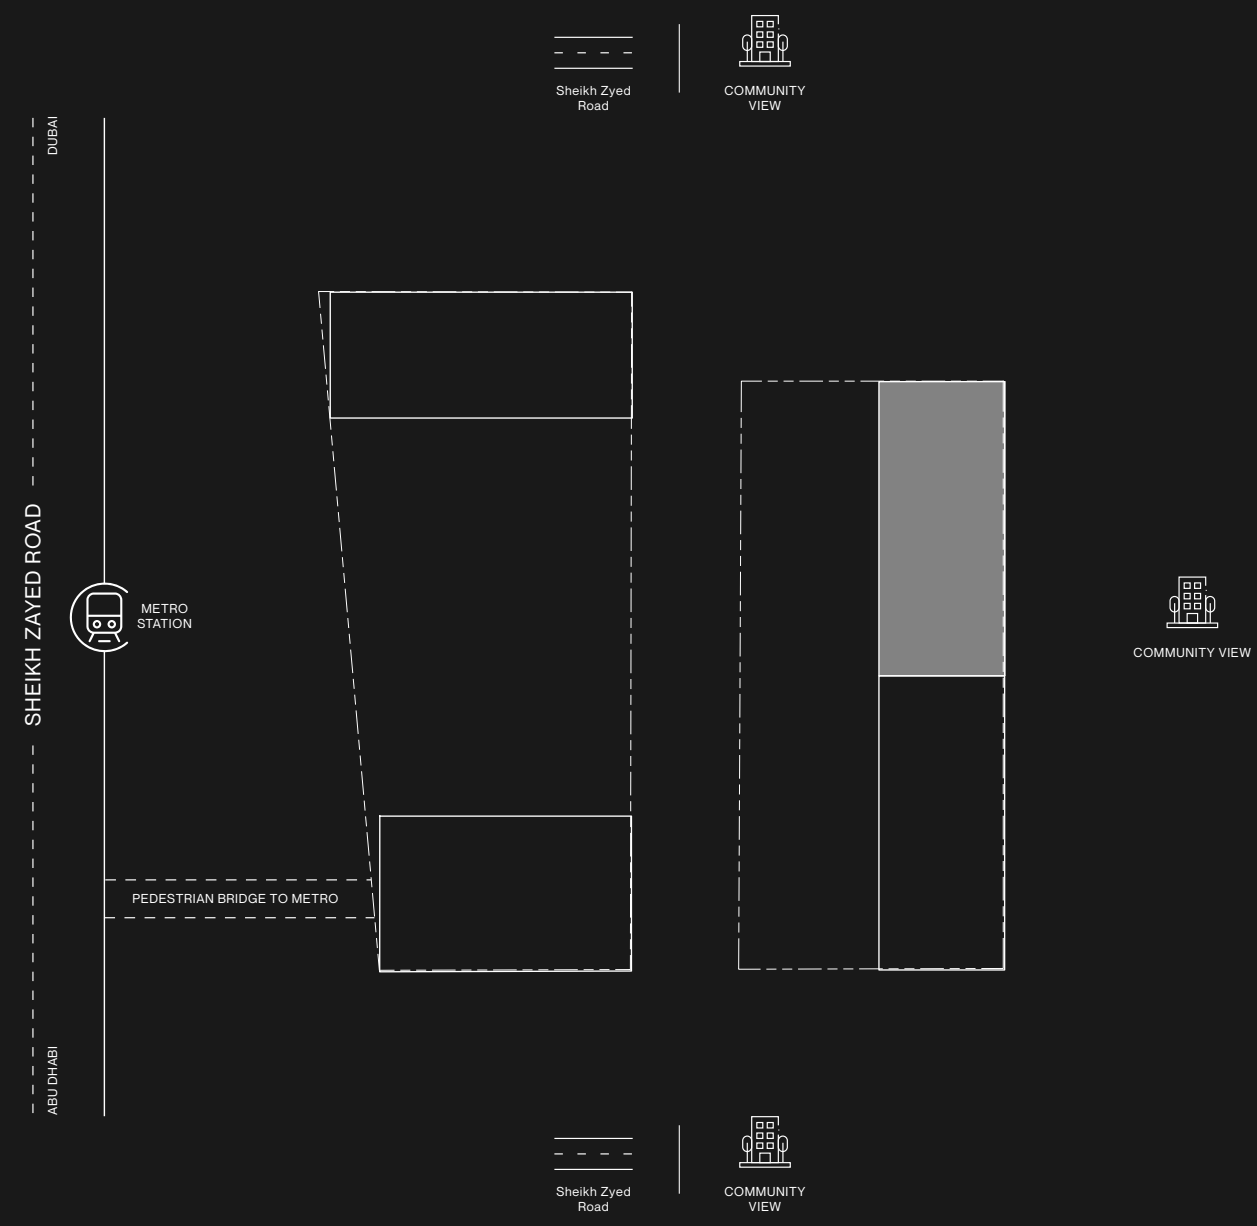

R
15
14
13
12
11
10
9
8
7
6
5
4
3
2
1
P5
P4
P3
P2
P1
G

LEVEL R
TOWER B

RAW DISTRICT DUBAI

Outdoor Amenities

- ① Leisure Pool with Infinity Edge (25x6m)
- ② Pool Seat
- ③ Roof Swing Lounge
- ④ BBQ & Dining Area
- ⑤ Outdoor Working & Bar Area
- ⑥ Outdoor Lounge Seat
- ⑦ Pocket Lounge Seat
- ⑧ POD Ramp