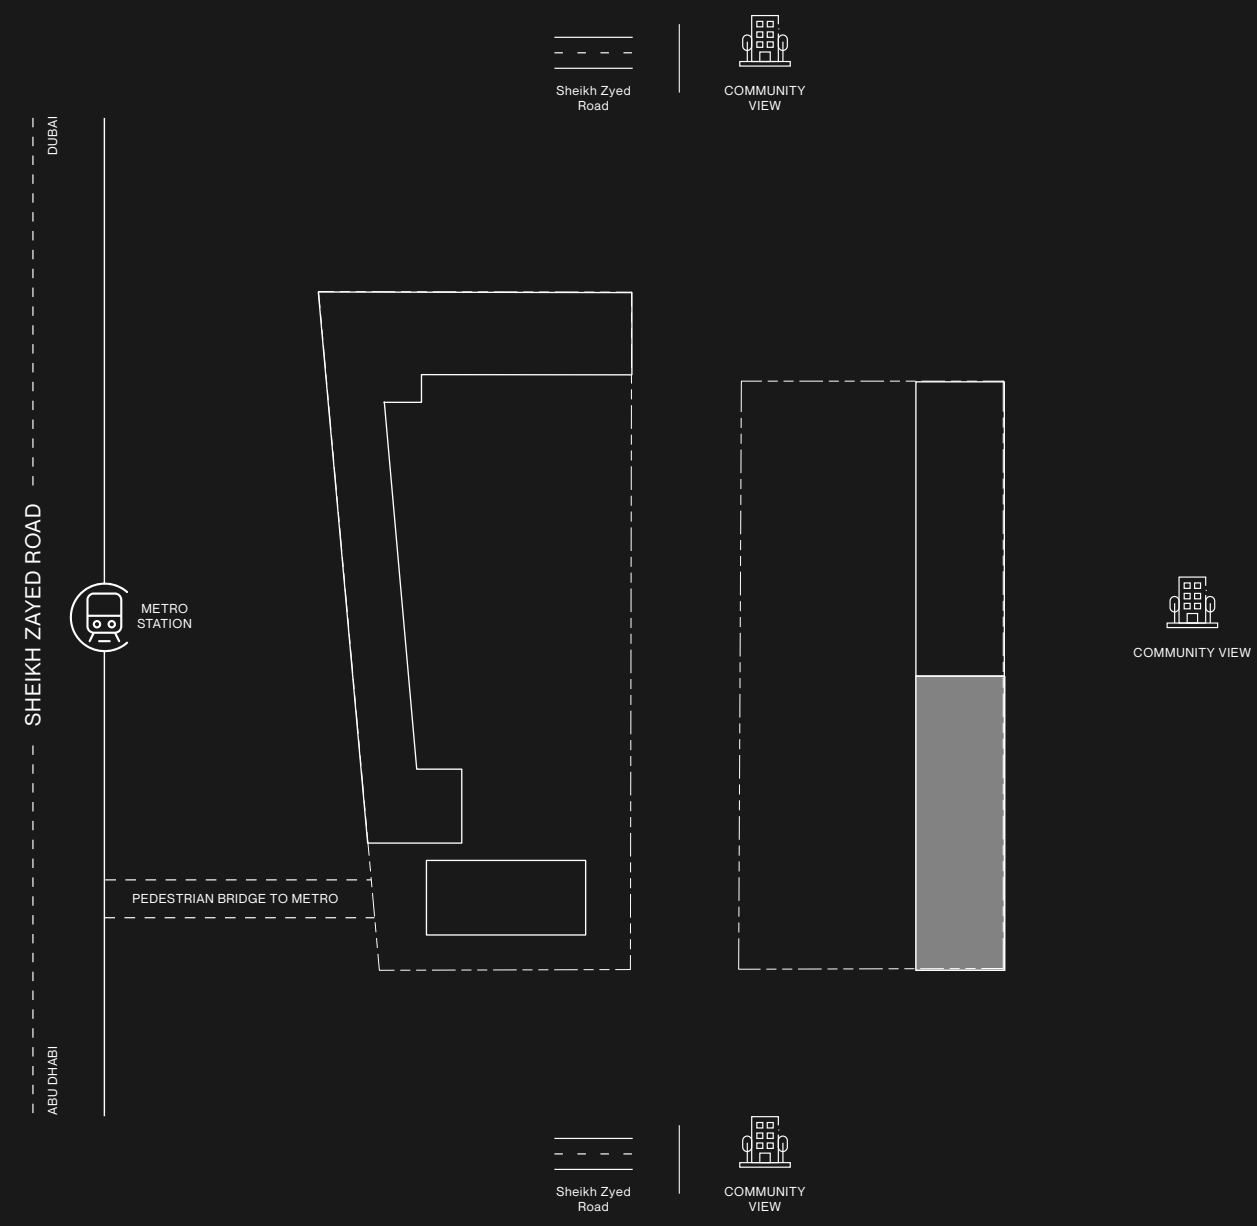

RAW DISTRICT DUBAI

R
15
14
13
12
11
10
9
8
7
6
5
4
3
2
1
P5
P4
P3
P2
P1
G

PODIUM 3 TOWER A

- STUDIO
- 1 BEDROOM