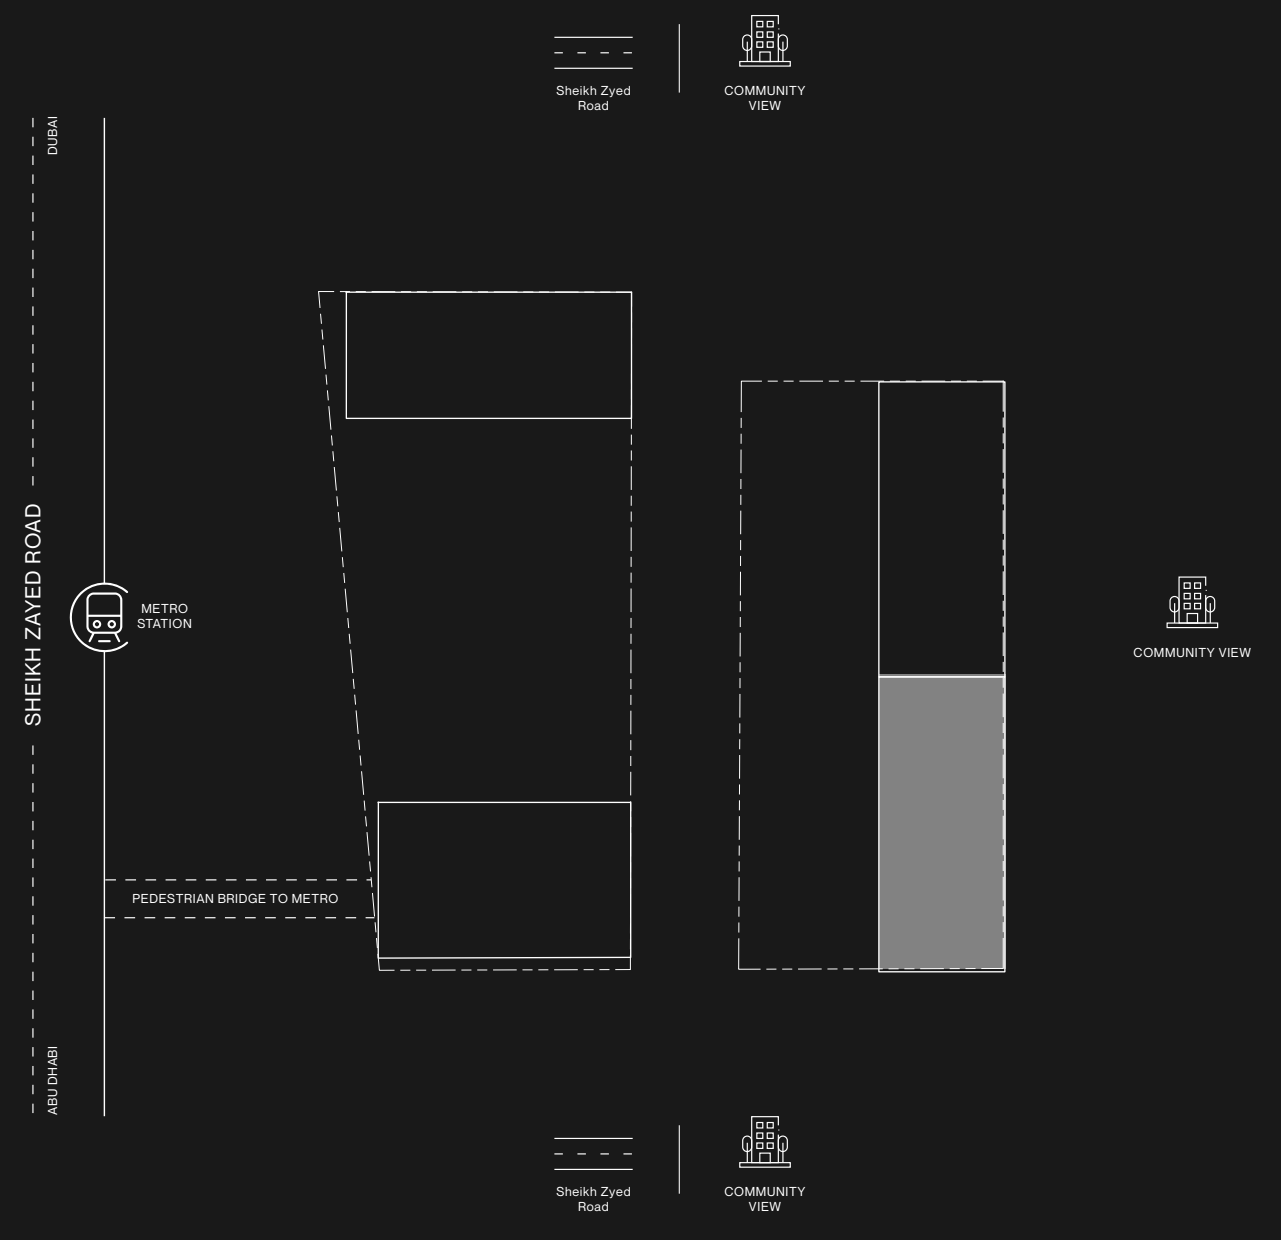

- STUDIO
- 1 BEDROOM
- 2 BEDROOM
- 3 BEDROOM

RAW DISTRICT DUBAI

- STUDIO
- 1 BEDROOM
- 2 BEDROOM
- 3 BEDROOM

R
15
14
13
12
11
10
9
8
7
6
5
4
3
2
1
P5
P4
P3
P2
P1
G

LEVEL 7 TOWER A

RAW DISTRICT DUBAI

R
15
14
13
12
11
10
9
8
7
6
5
4
3
2
1
P5
P4
P3
P2
P1
G