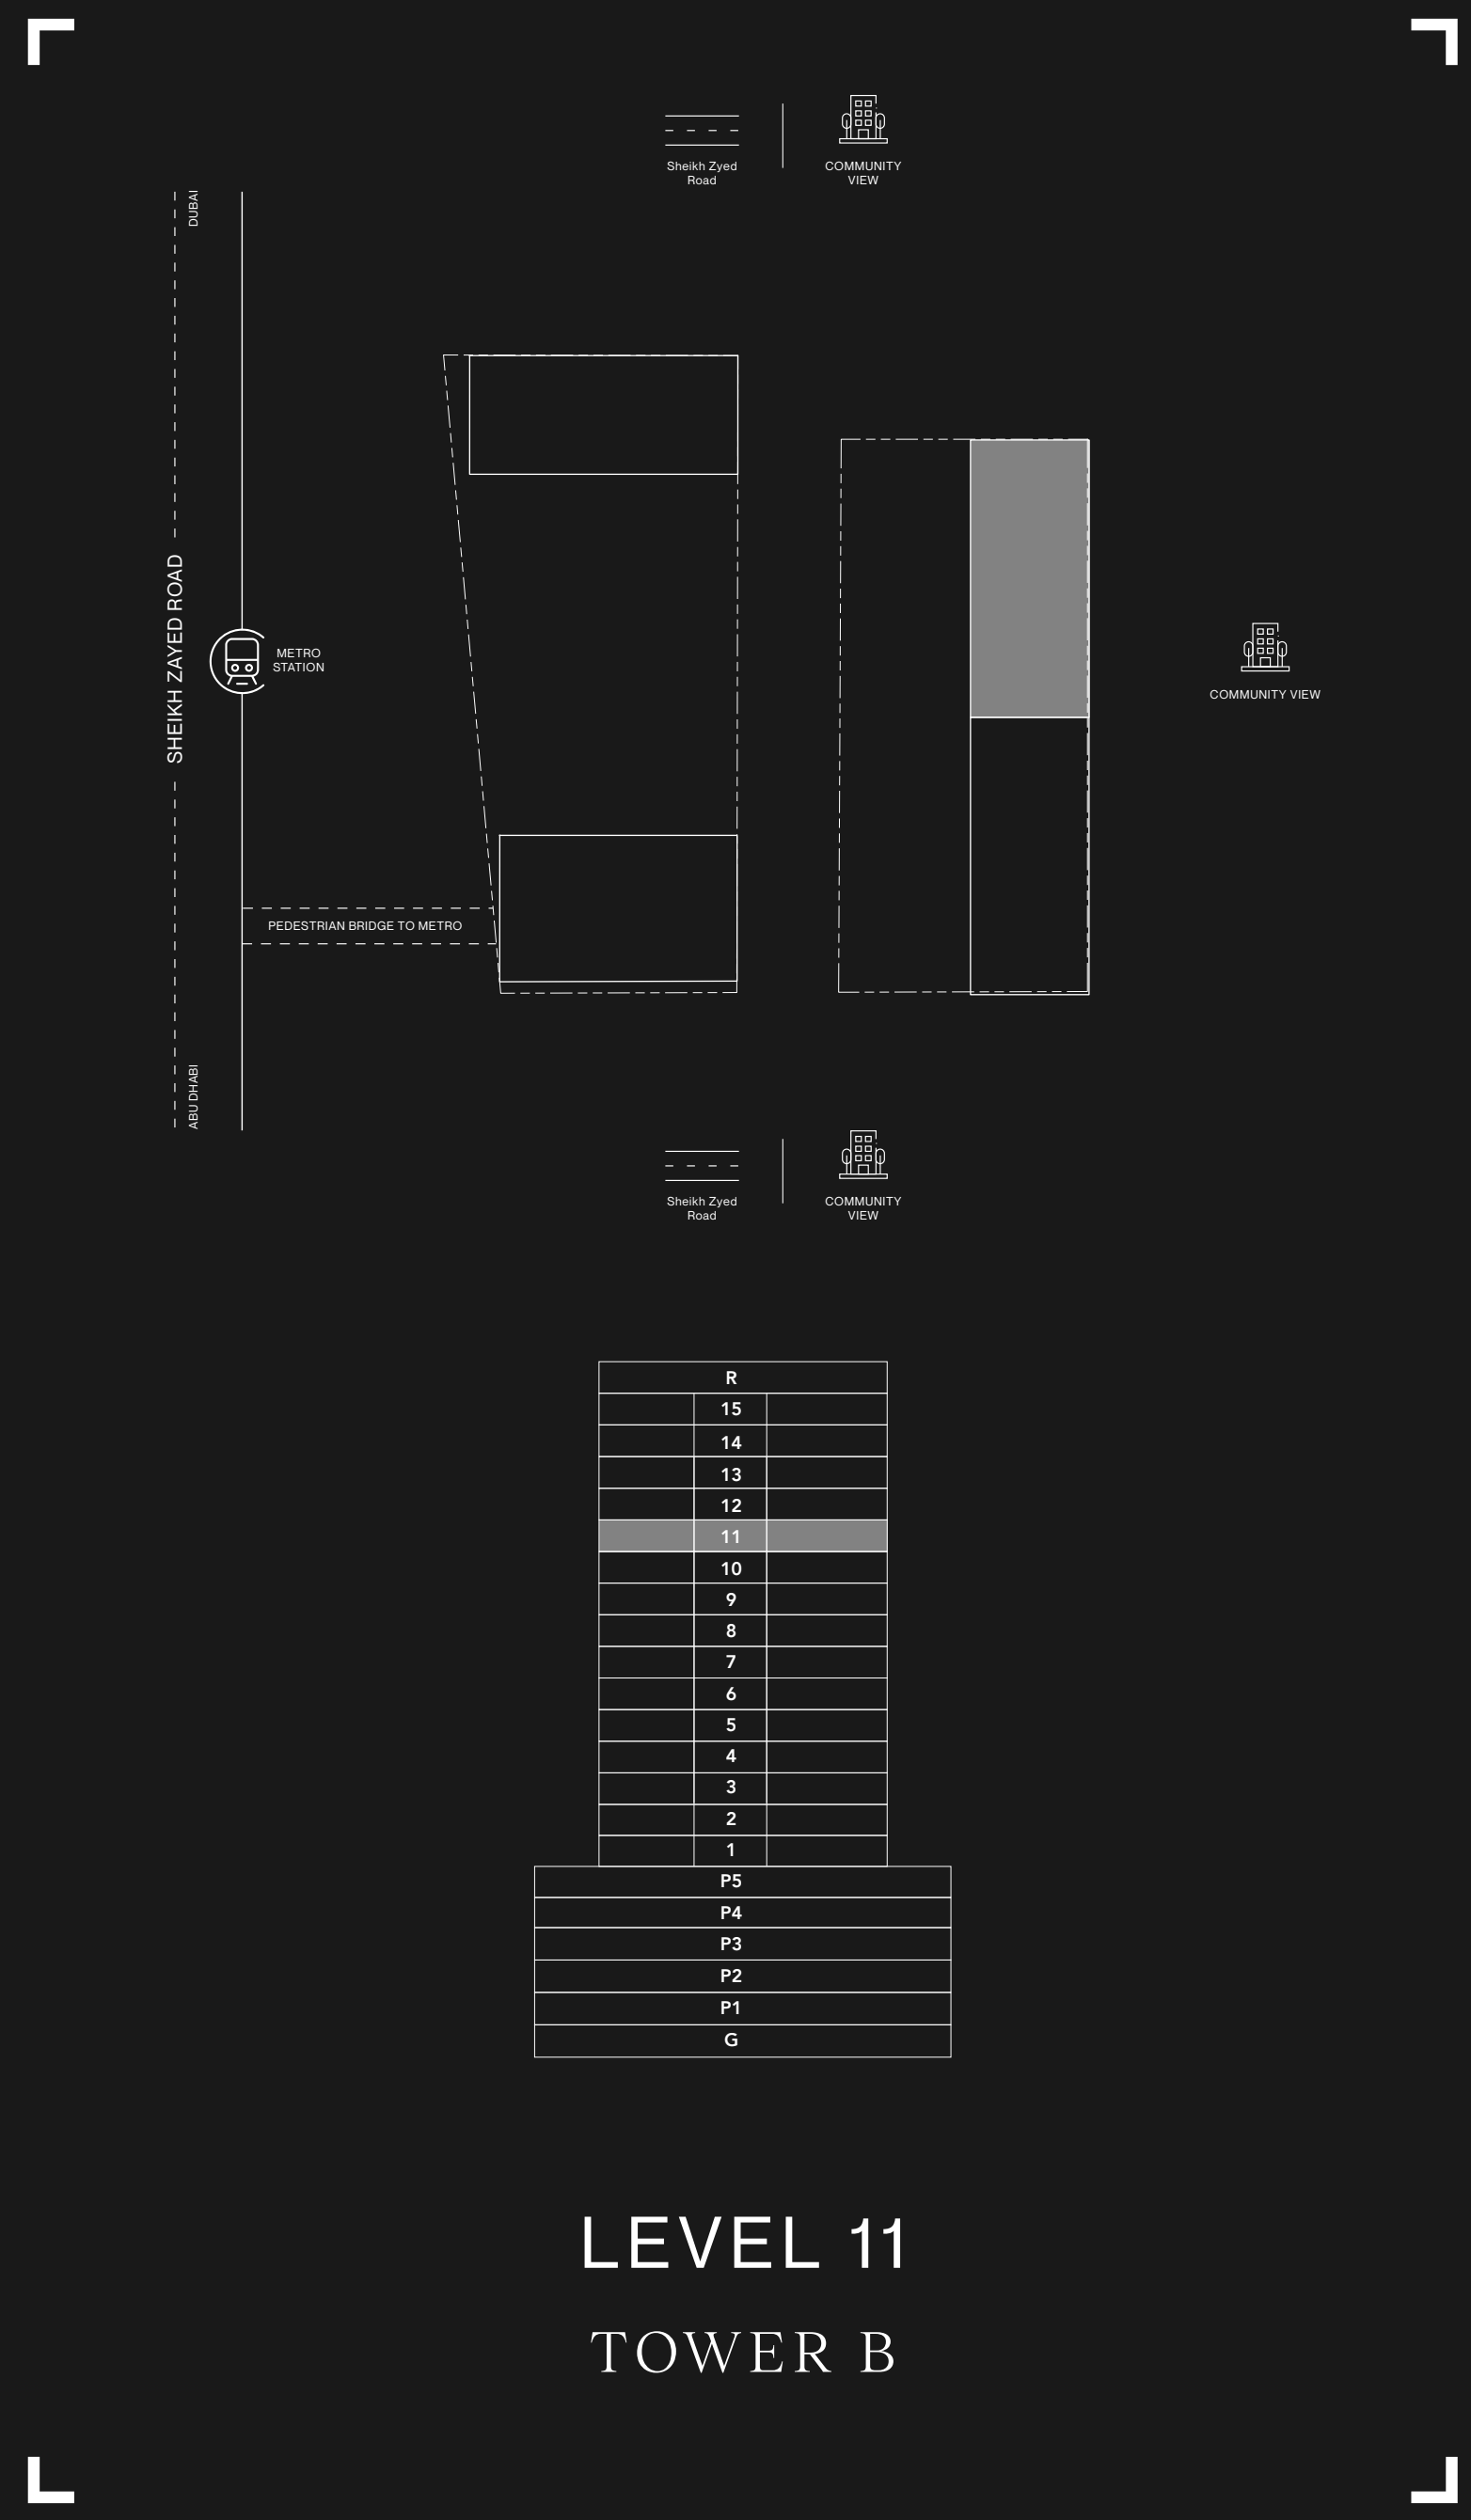

LEVEL 9 TOWER B

RAW DISTRICT DUBAI

- STUDIO
- 1 BEDROOM
- 2 BEDROOM
- 3 BEDROOM

R
15
14
13
12
11
10
9
8
7
6
5
4
3
2
1
P5
P4
P3
P2
P1
G

LEVEL 10 TOWER B

RAW DISTRICT DUBAI

R
15
14
13
12
11
10
9
8
7
6
5
4
3
2
1
P5
P4
P3
P2
P1
G