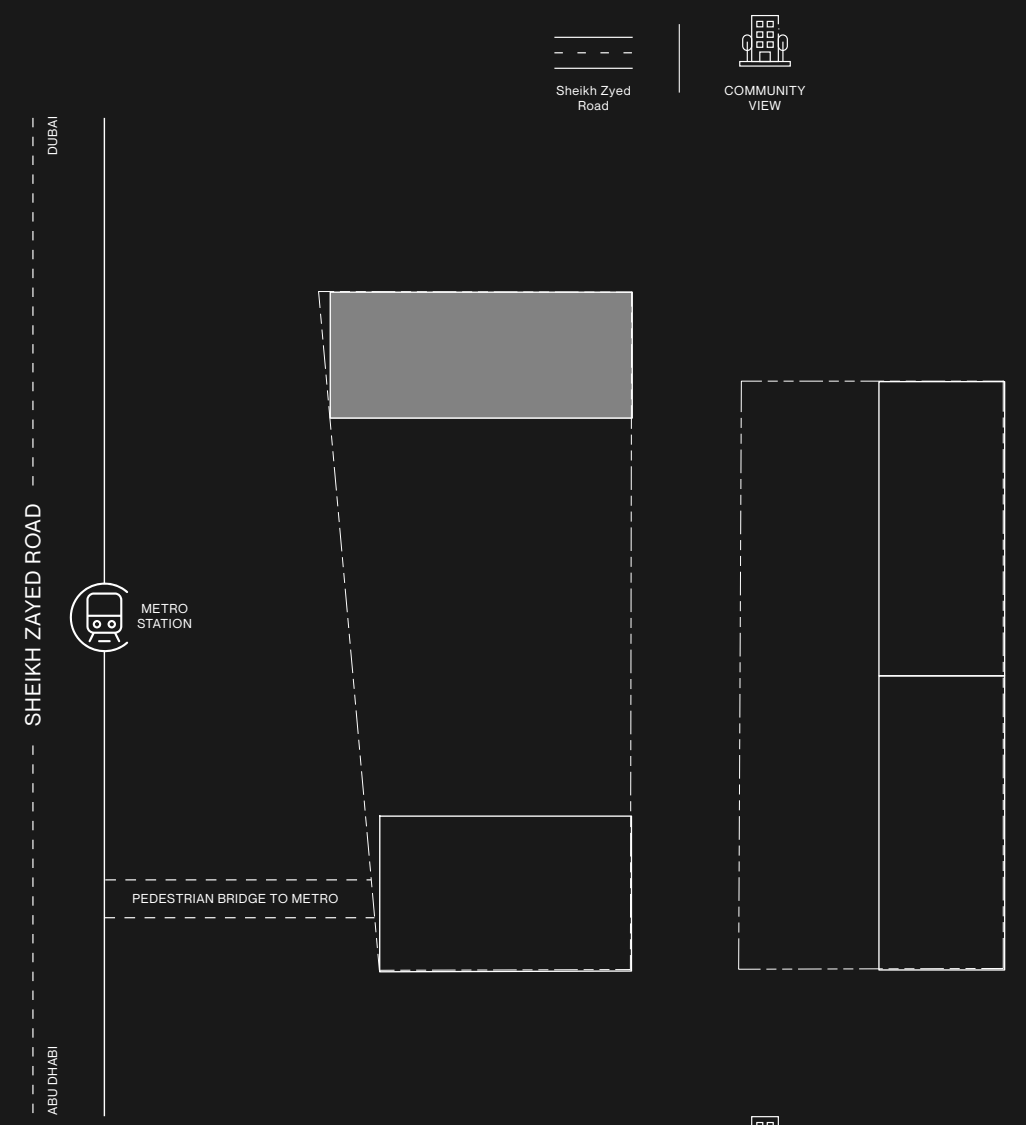

RAW DISTRICT DUBAI

R
15
14
13
12
11
10
9
8
7
6
5
4
3
2
1
P5
P4
P3
P2
P1
G

LEVEL 2 TOWER C