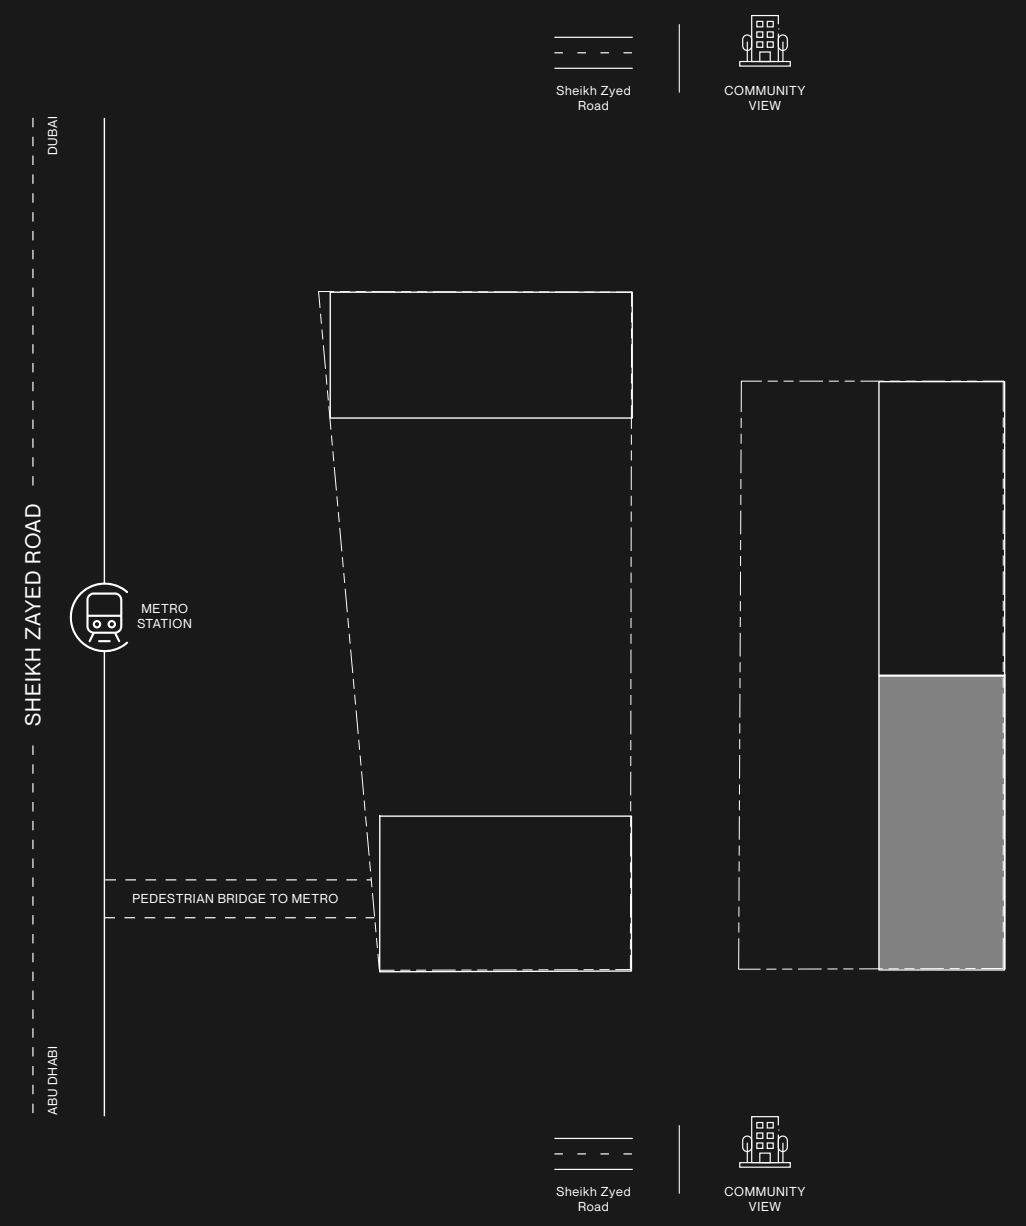

RAW DISTRICT DUBAI

- STUDIO
- 1 BEDROOM
- 2 BEDROOM

R
15
14
13
12
11
10
9
8
7
6
5
4
3
2
1
P5
P4
P3
P2
P1
G

LEVEL 13 TOWER A

RAW DISTRICT DUBAI

- STUDIO
- 1 BEDROOM
- 2 BEDROOM

R	
15	
14	
13	
12	
11	
10	
9	
8	
7	
6	
5	
4	
3	
2	
1	
P5	
P4	
P3	
P2	
P1	
G	