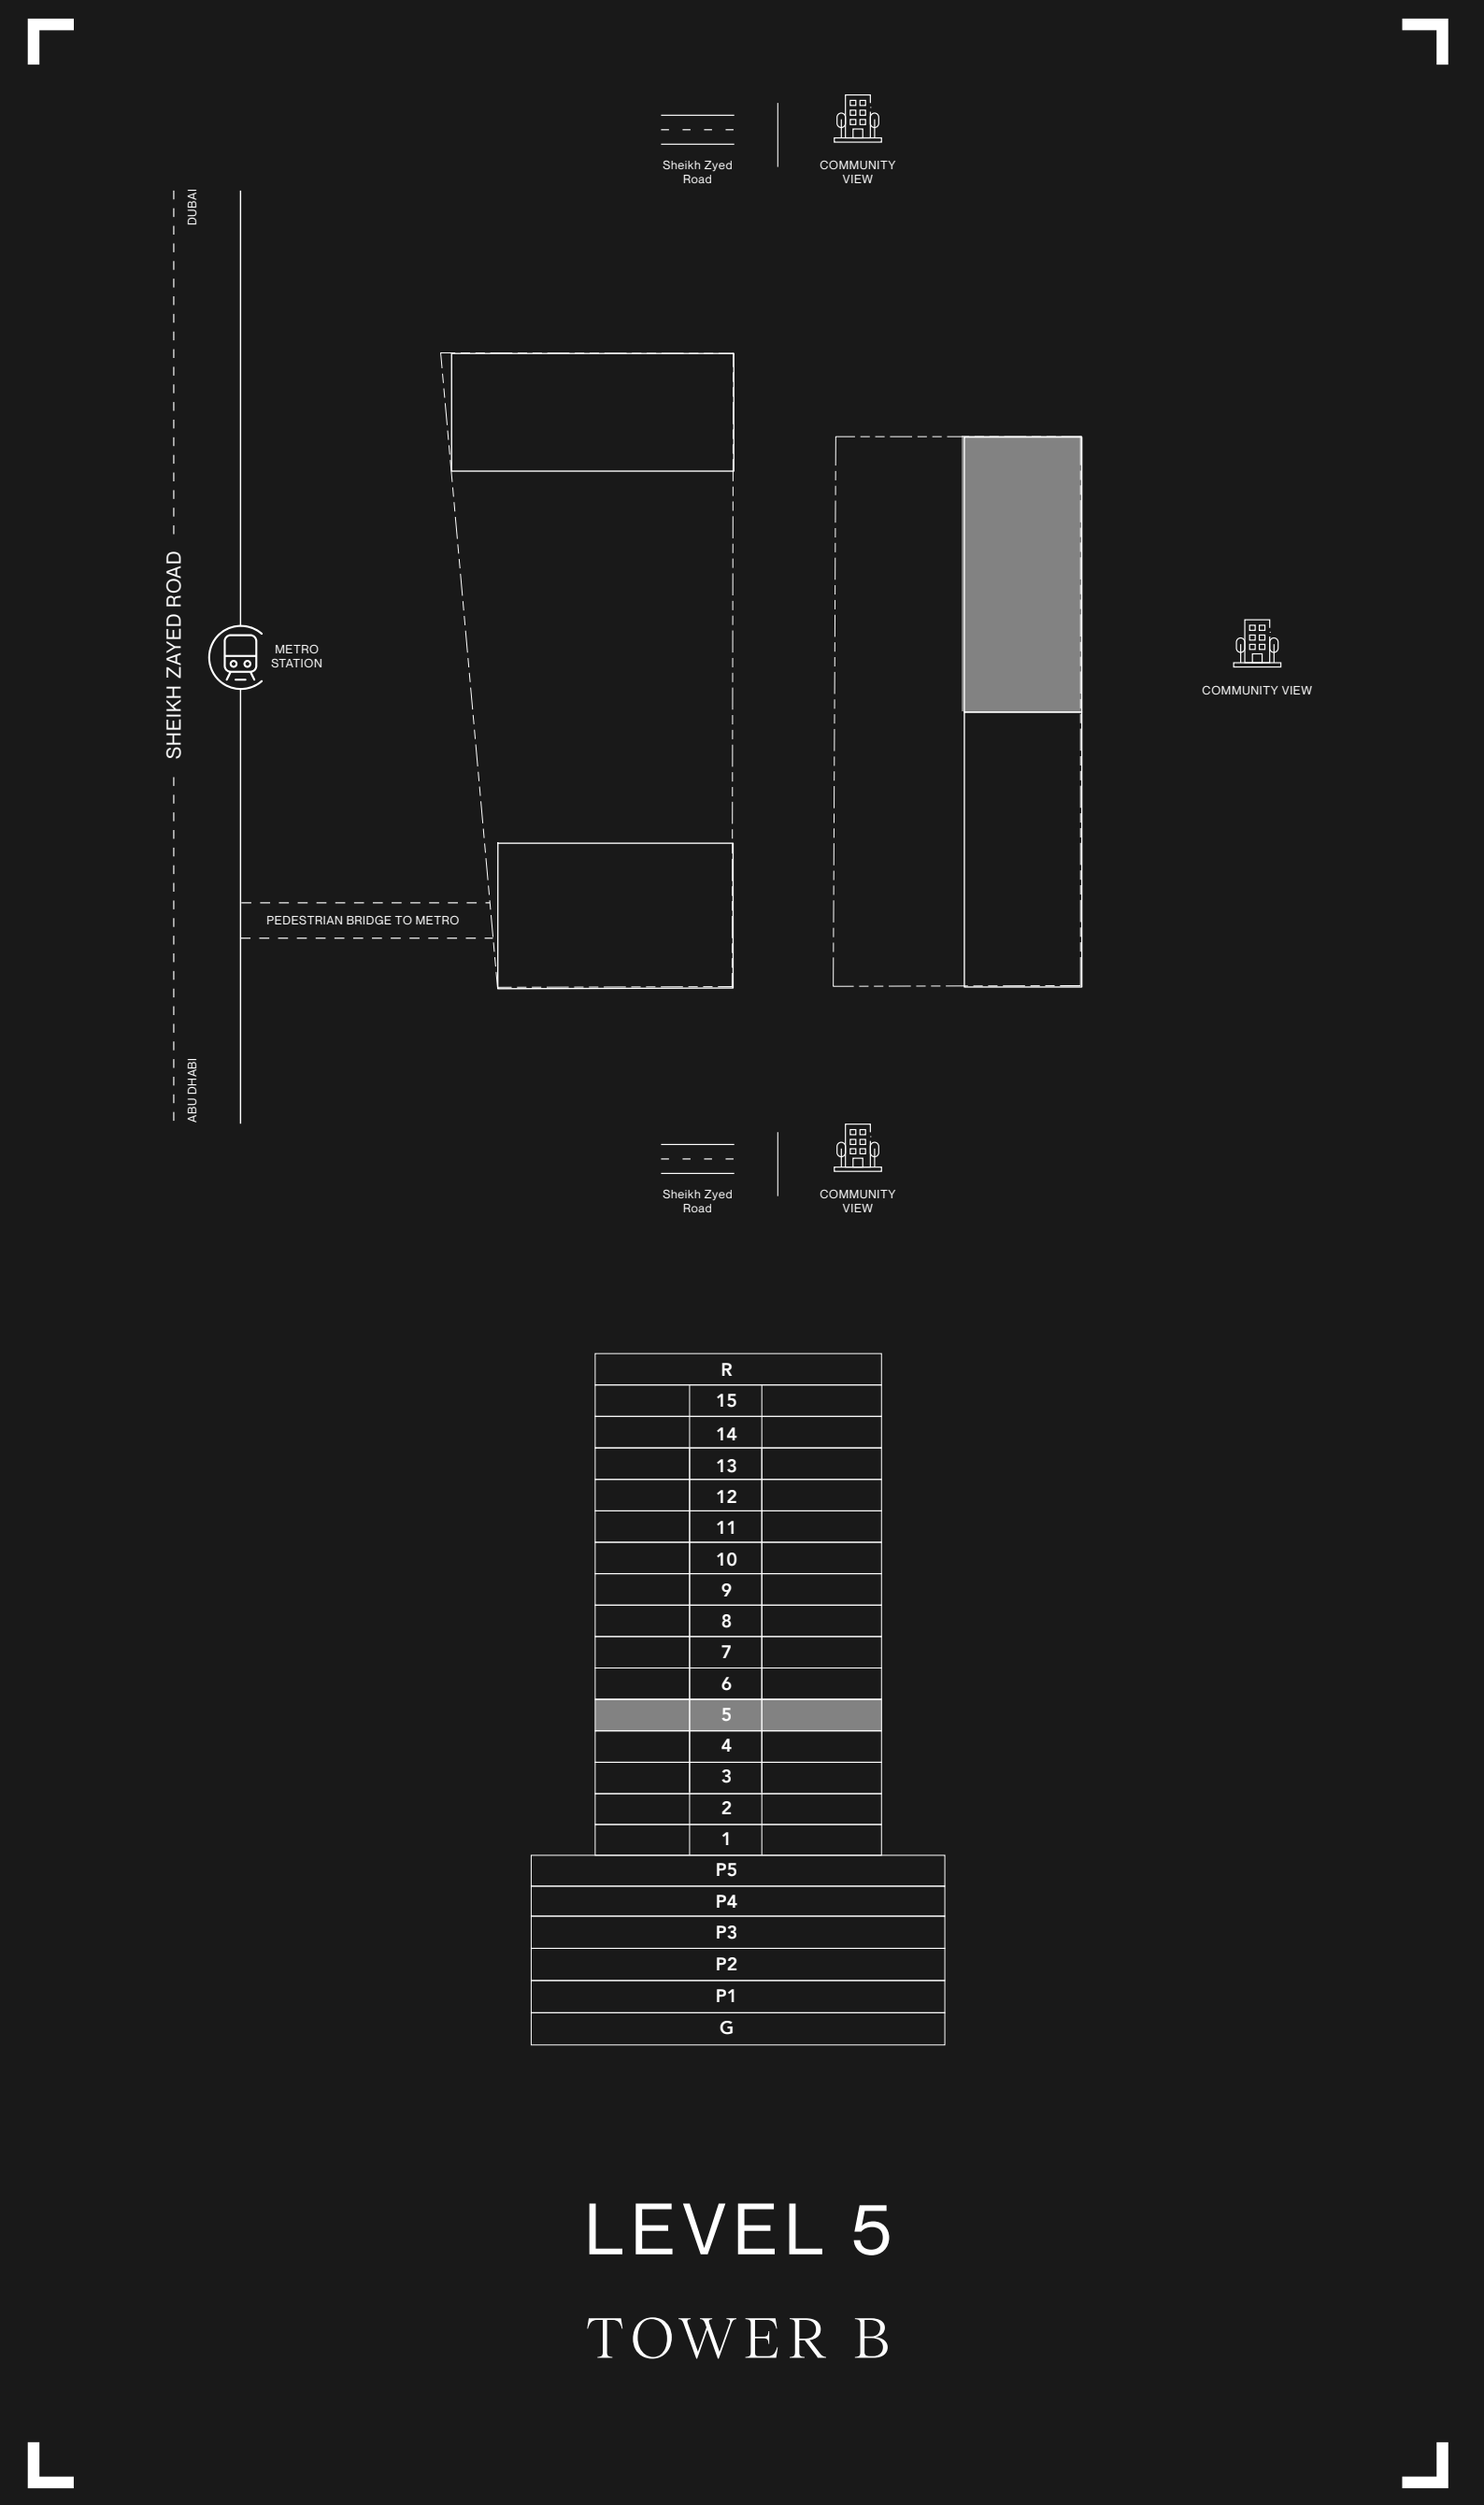

LEVEL 4 TOWER B

RAW DISTRICT DUBAI

- STUDIO
- 1 BEDROOM
- 2 BEDROOM

R
15
14
13
12
11
10
9
8
7
6
5
4
3
2
1
P5
P4
P3
P2
P1
G

LEVEL 5 TOWER B

RAW DISTRICT DUBAI

R		
15		
14		
13		
12		
11		
10		
9		
8		
7		
6		
5		
4		
3		
2		
1		
P5		
P4		
P3		
P2		
P1		
G		