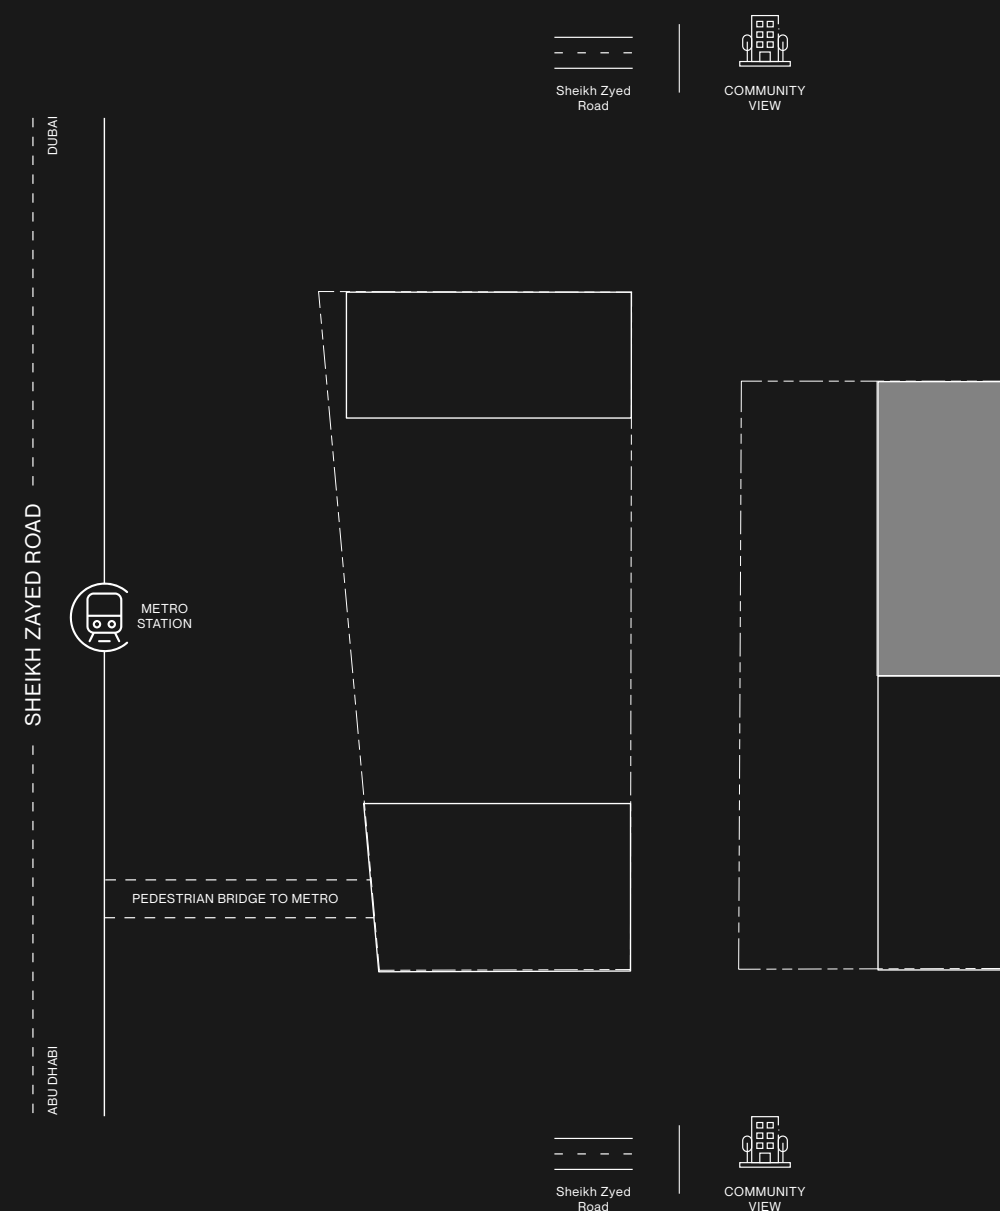

LEVEL 1 TOWER B

R
15
14
13
12
11
10
9
8
7
6
5
4
3
2
1
P5
P4
P3
P2
P1
G