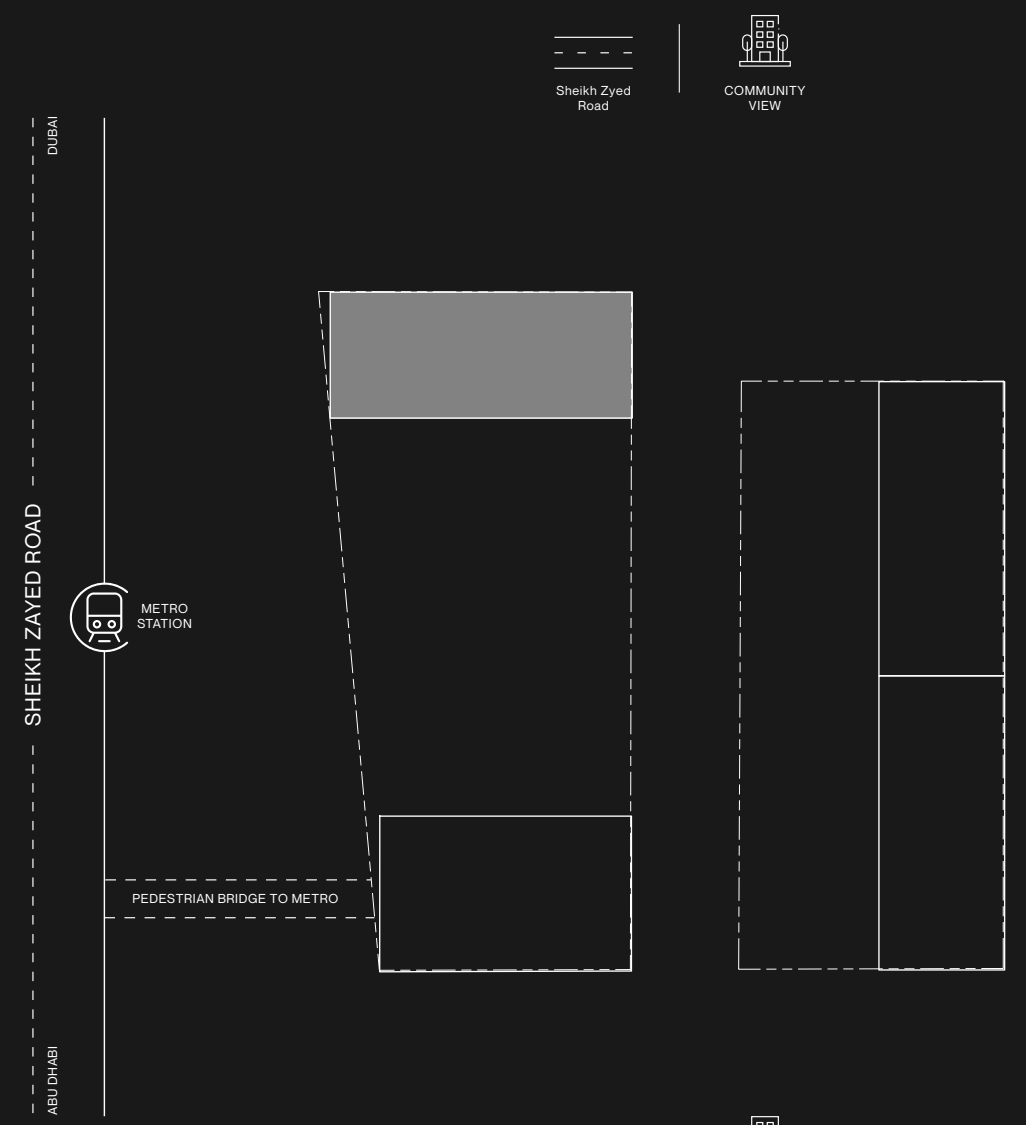

- STUDIO
- 1 BEDROOM
- 2 BEDROOM

LEVEL 1
TOWER C

RAW DISTRICT DUBAI

R
15
14
13
12
11
10
9
8
7
6
5
4
3
2
1
P5
P4
P3
P2
P1
G

LEVEL 2 TOWER C

- STUDIO
- 1 BEDROOM
- 2 BEDROOM
- 3 BEDROOM

RAW DISTRICT DUBAI

R
15
14
13
12
11
10
9
8
7
6
5
4
3
2
1
P5
P4
P3
P2
P1
G