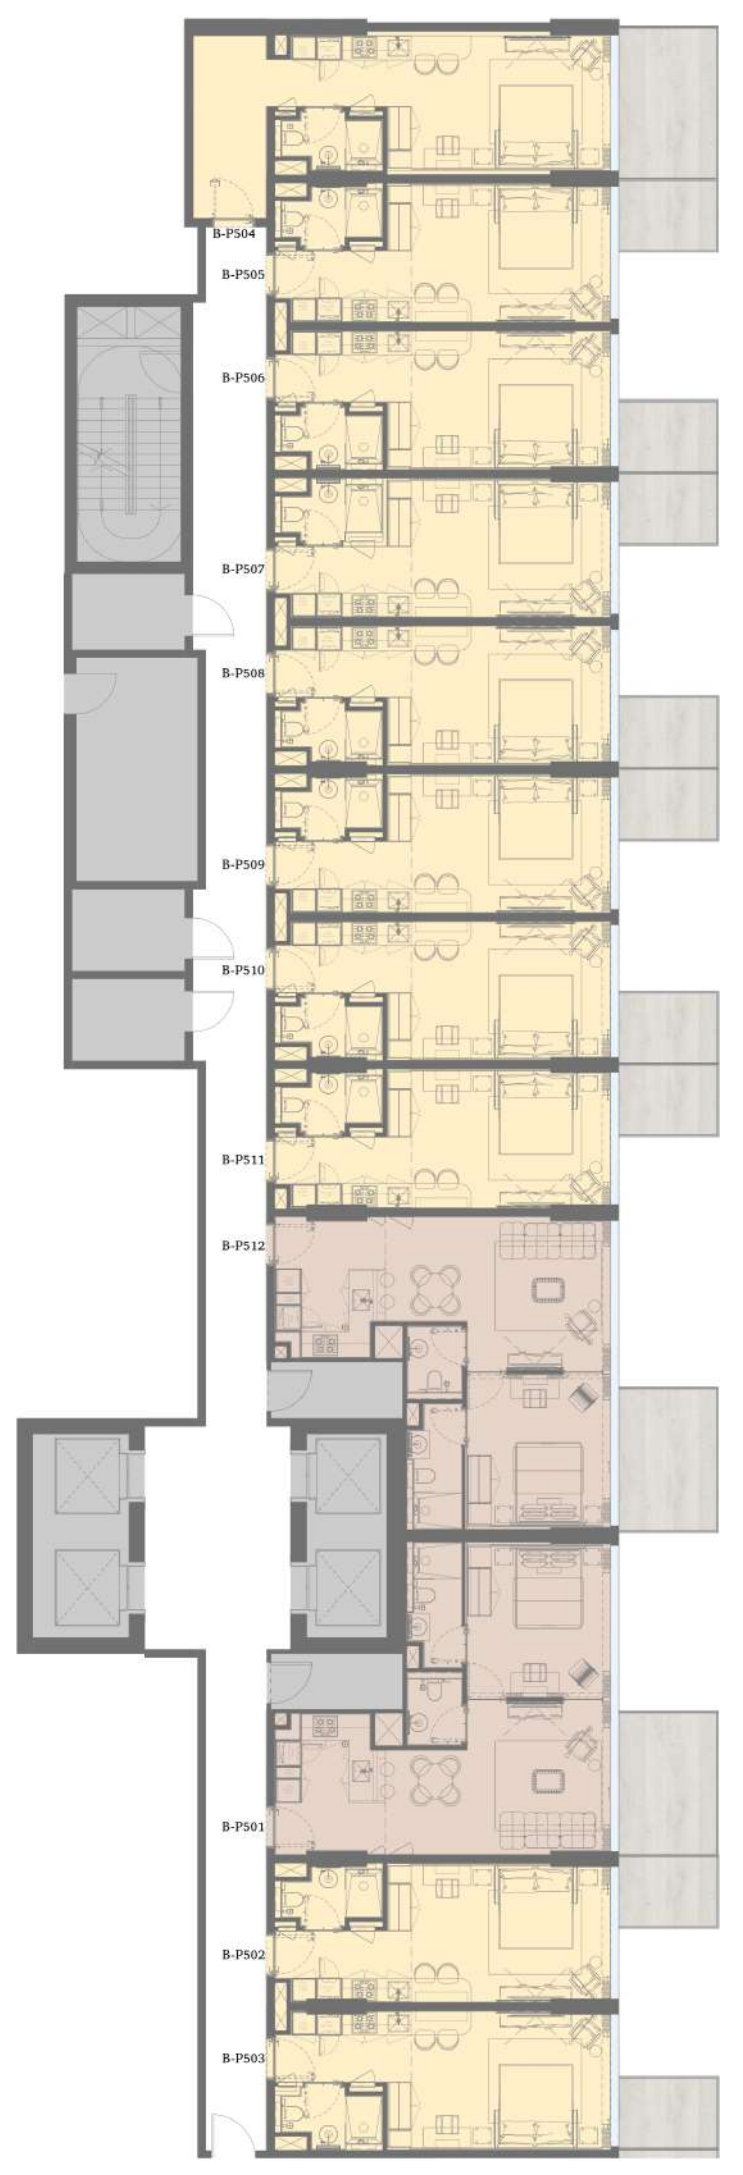

RAW DISTRICT DUBAI

PODIUM 5 TOWER B

- STUDIO
- 1 BEDROOM