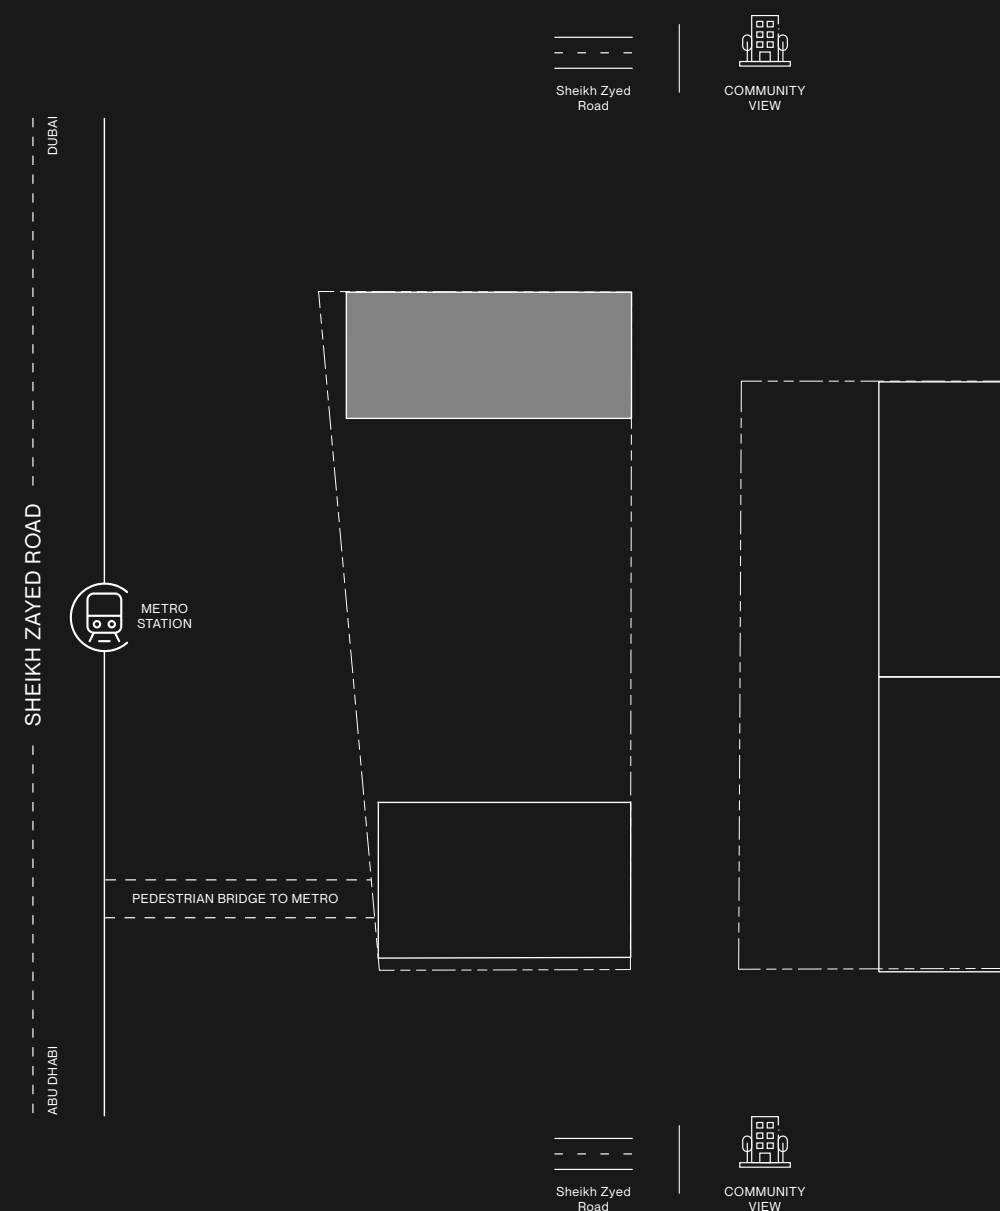

R
15
14
13
12
11
10
9
8
7
6
5
4
3
2
1
P5
P4
P3
P2
P1
G

LEVEL 8 TOWER C

RAW DISTRICT DUBAI

- STUDIO
- 1 BEDROOM
- 2 BEDROOM

R
15
14
13
12
11
10
9
8
7
6
5
4
3
2
1
P5
P4
P3
P2
P1
G

LEVEL 9 TOWER C

Sheikh Zayed Road
COMMUNITY VIEW