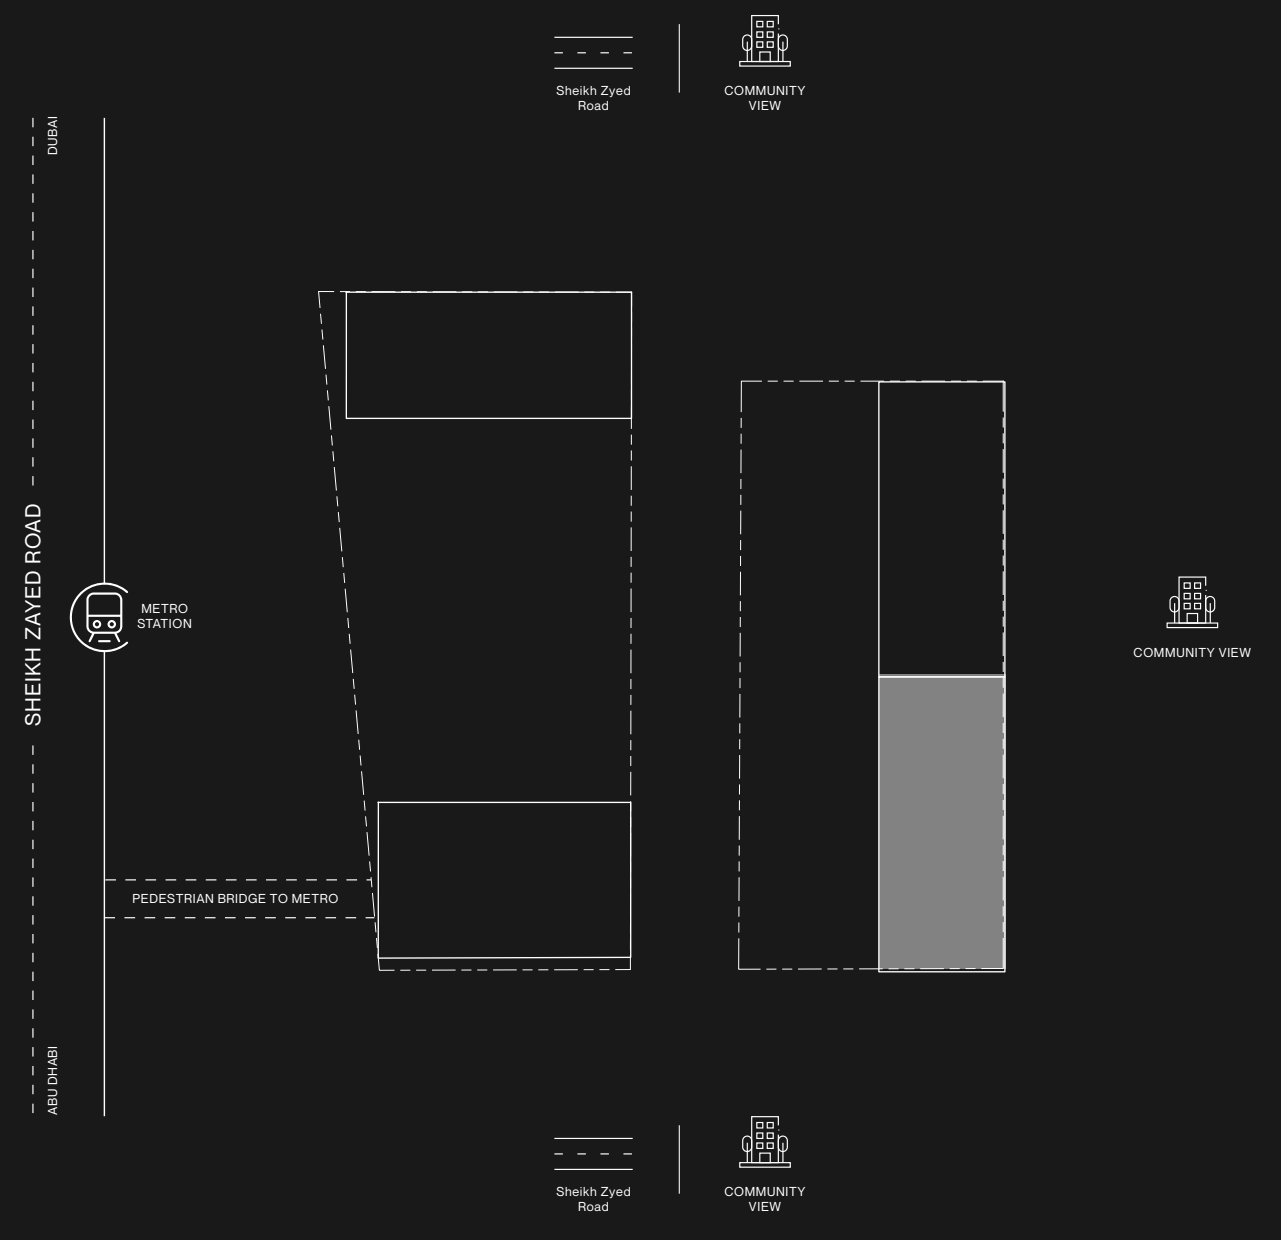

LEVEL 8 TOWER A

- STUDIO
- 1 BEDROOM
- 2 BEDROOM
- 3 BEDROOM

RAW DISTRICT DUBAI

- STUDIO
- 1 BEDROOM
- 2 BEDROOM
- 3 BEDROOM

R
15
14
13
12
11
10
9
8
7
6
5
4
3
2
1
P5
P4
P3
P2
P1
G

LEVEL 9 TOWER A

RAW DISTRICT DUBAI