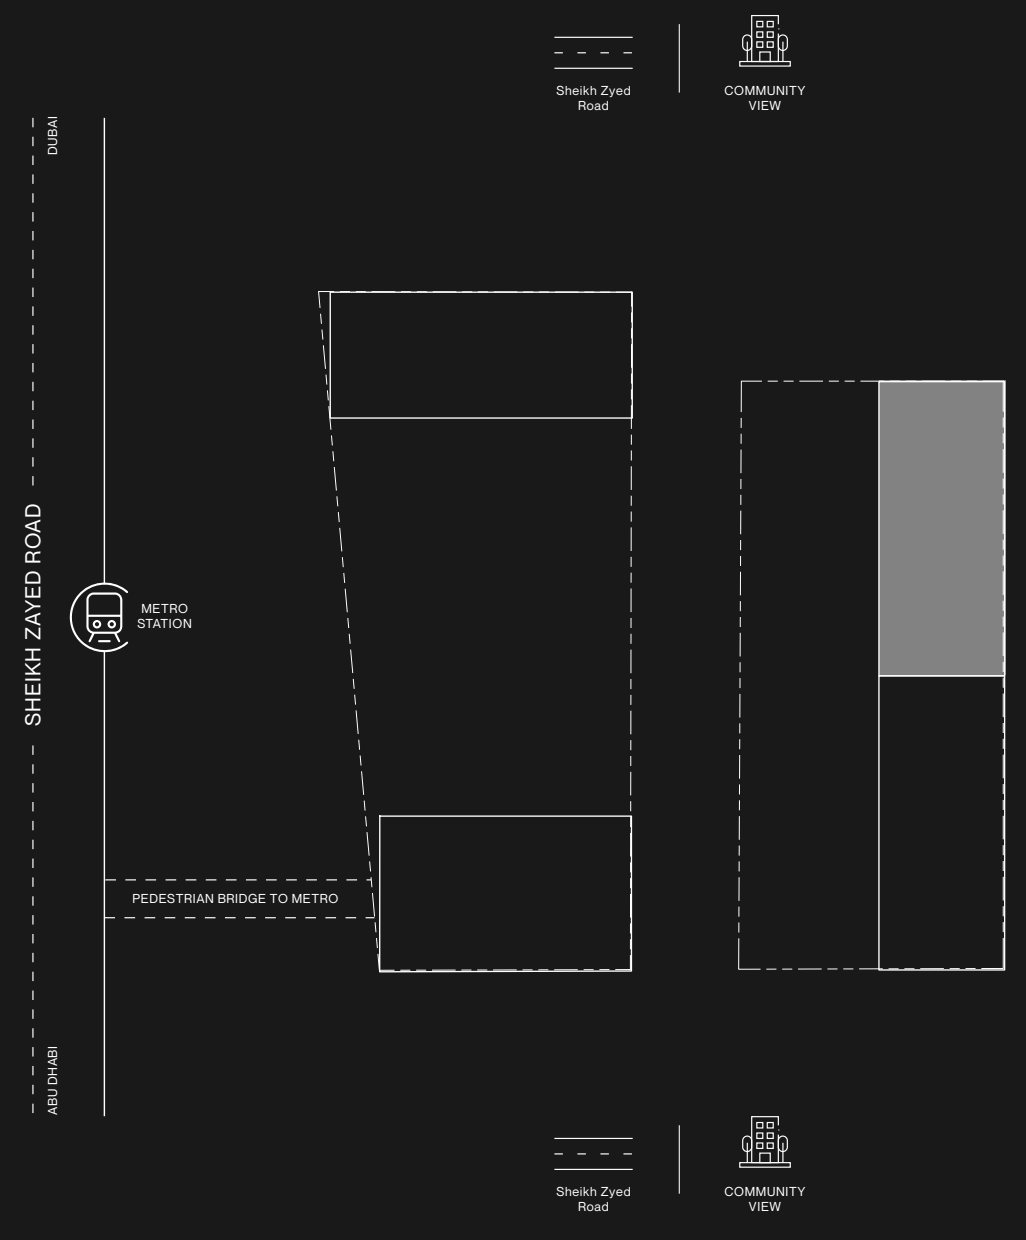

LEVEL 11
TOWER B

- STUDIO
- 1 BEDROOM
- 2 BEDROOM
- 3 BEDROOM

RAW DISTRICT DUBAI

- STUDIO
- 1 BEDROOM
- 2 BEDROOM

R
15
14
13
12
11
10
9
8
7
6
5
4
3
2
1
P5
P4
P3
P2
P1
G

LEVEL 12 TOWER B

RAW DISTRICT DUBAI

- STUDIO
- 1 BEDROOM
- 2 BEDROOM