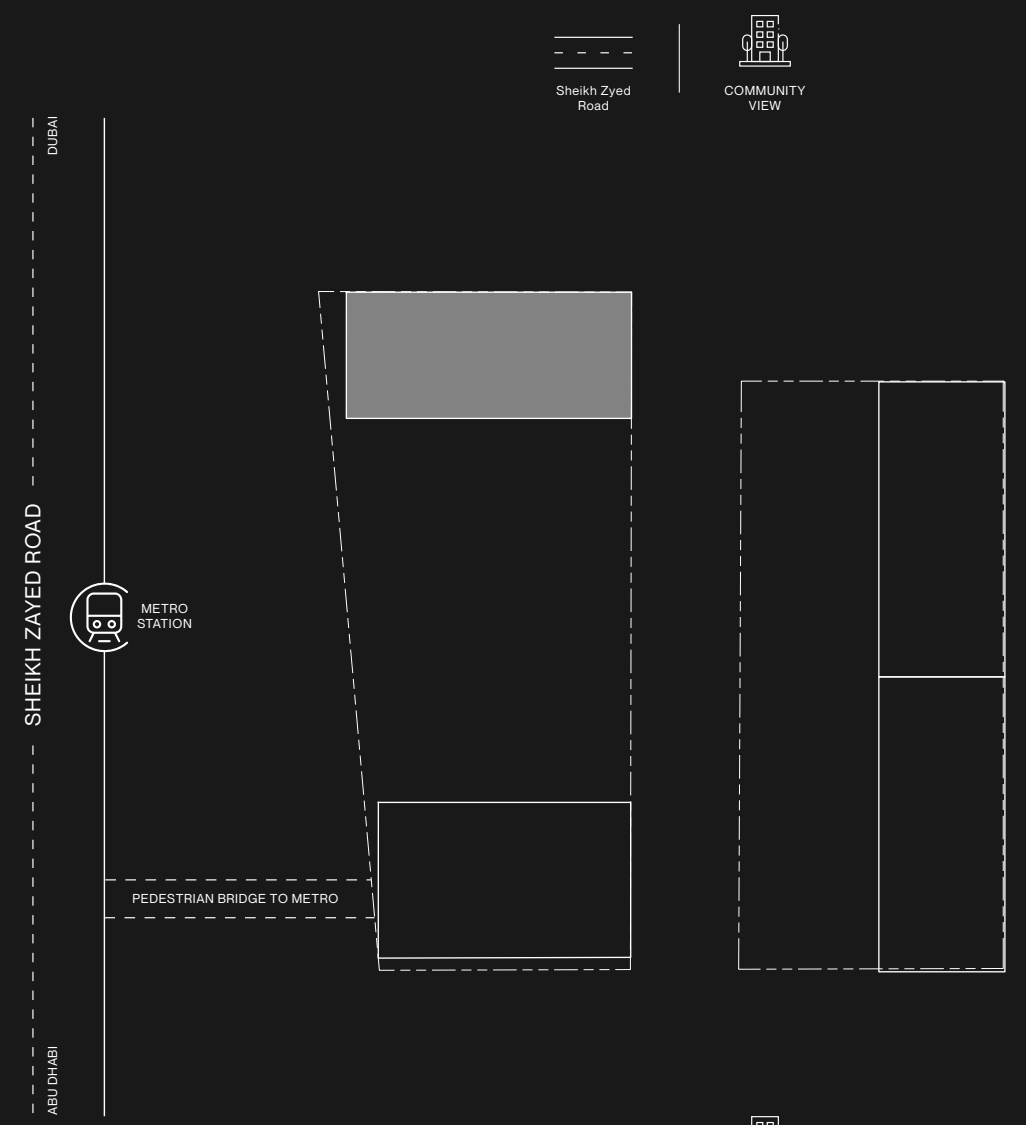

Sheikh Zayed Road
COMMUNITY VIEW

COMMUNITY VIEW

METRO STATION

PEDESTRIAN BRIDGE TO METRO

SHEIKH ZAYED ROAD

ABU DHABI

RAW DISTRICT DUBAI

R
15
14
13
12
11
10
9
8
7
6
5
4
3
2
1
P5
P4
P3
P2
P1
G