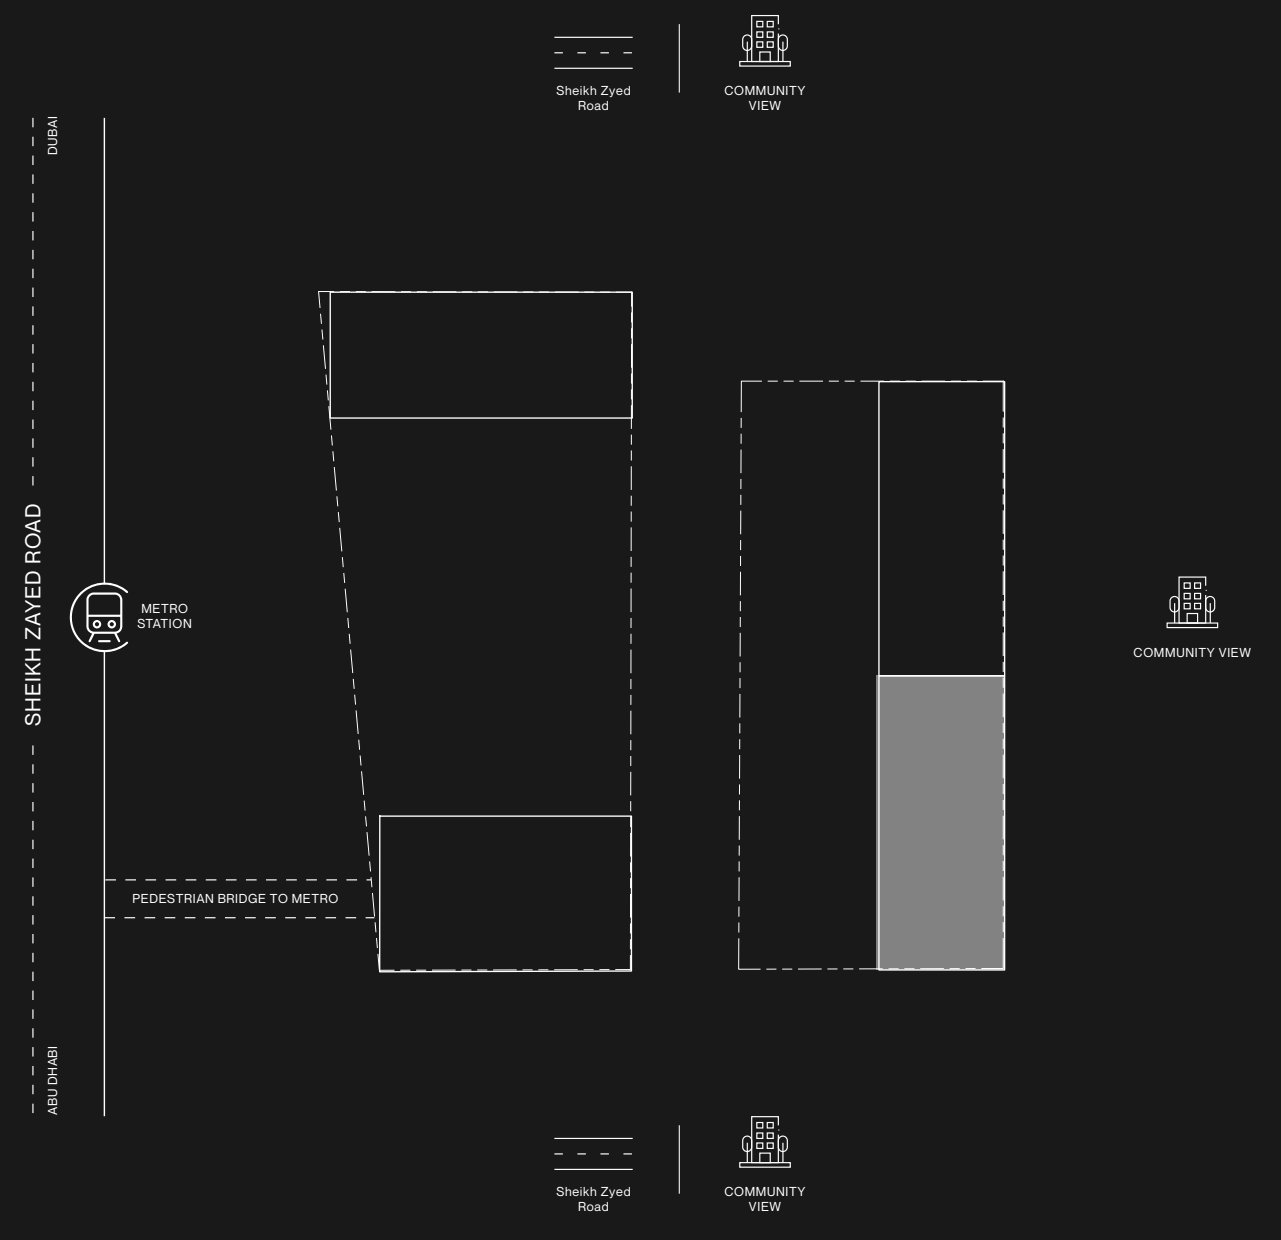

LEVEL 4 TOWER A

- STUDIO
- 1 BEDROOM
- 2 BEDROOM

RAW DISTRICT DUBAI

- STUDIO
- 1 BEDROOM
- 2 BEDROOM

R
15
14
13
12
11
10
9
8
7
6
5
4
3
2
1
P5
P4
P3
P2
P1
G

LEVEL 5 TOWER A

RAW DISTRICT DUBAI

LEVEL 6
TOWER A