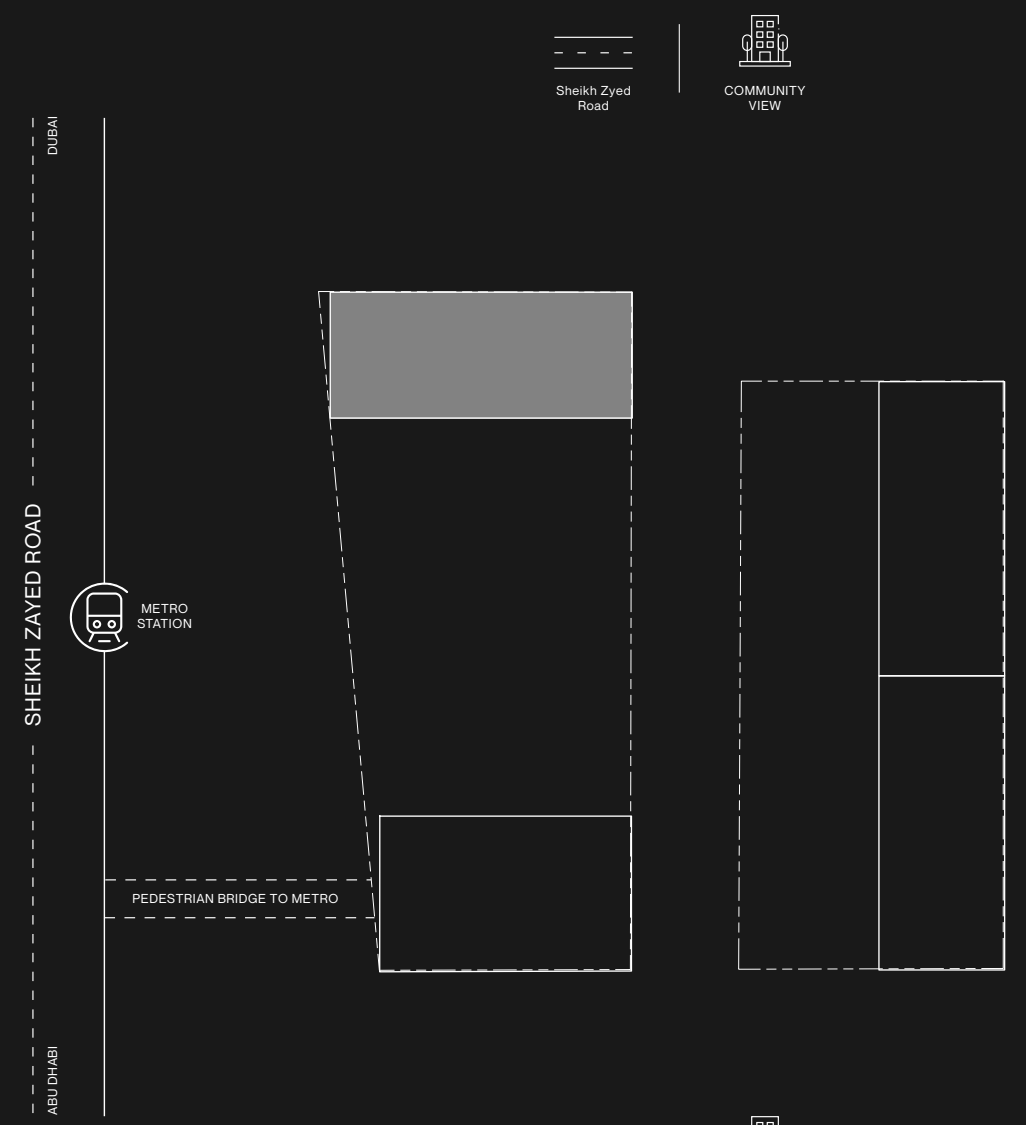

LEVEL 3 TOWER C

- STUDIO
- 1 BEDROOM
- 2 BEDROOM
- 3 BEDROOM

RAW DISTRICT DUBAI

- STUDIO
- 1 BEDROOM
- 2 BEDROOM
- 3 BEDROOM

R
15
14
13
12
11
10
9
8
7
6
5
4
3
2
1
P5
P4
P3
P2
P1
G

LEVEL 4 TOWER C

RAW DISTRICT DUBAI