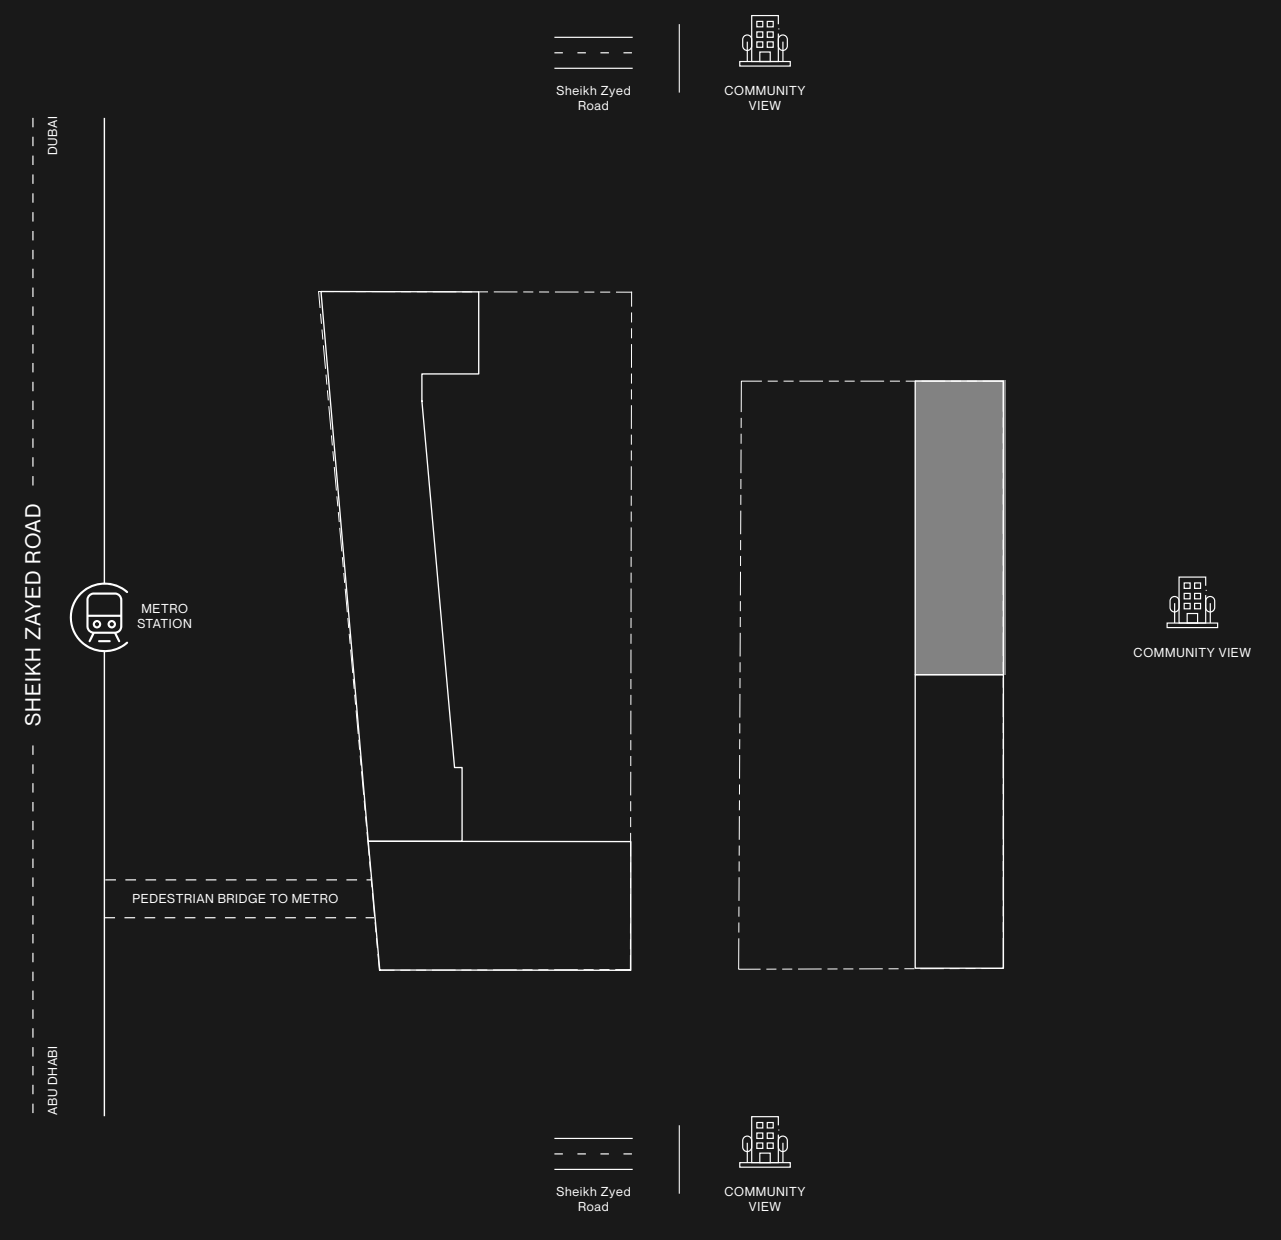

IMTIAZ

SHEIKH ZAYED ROAD, DUBAI

LIFE IN DISPLAY

FLOOR PLANS
TOWER B

RAW
DISTRICT
DUBAI

IMTIAZ

R
15
14
13
12
11
10
9
8
7
6
5
4
3
2
1
P5
P4
P3
P2
P1
G

GROUND TOWER B

RAW DISTRICT DUBAI

- Residential Gallery
- Retail

IMTIAZ

RAW DISTRICT DUBAI

R
15
14
13
12
11
10
9
8
7
6
5
4
3
2
1
P5
P4
P3
P2
P1
G

PODIUM 1 TOWER B

- STUDIO
- 1 BEDROOM

RAW DISTRICT DUBAI