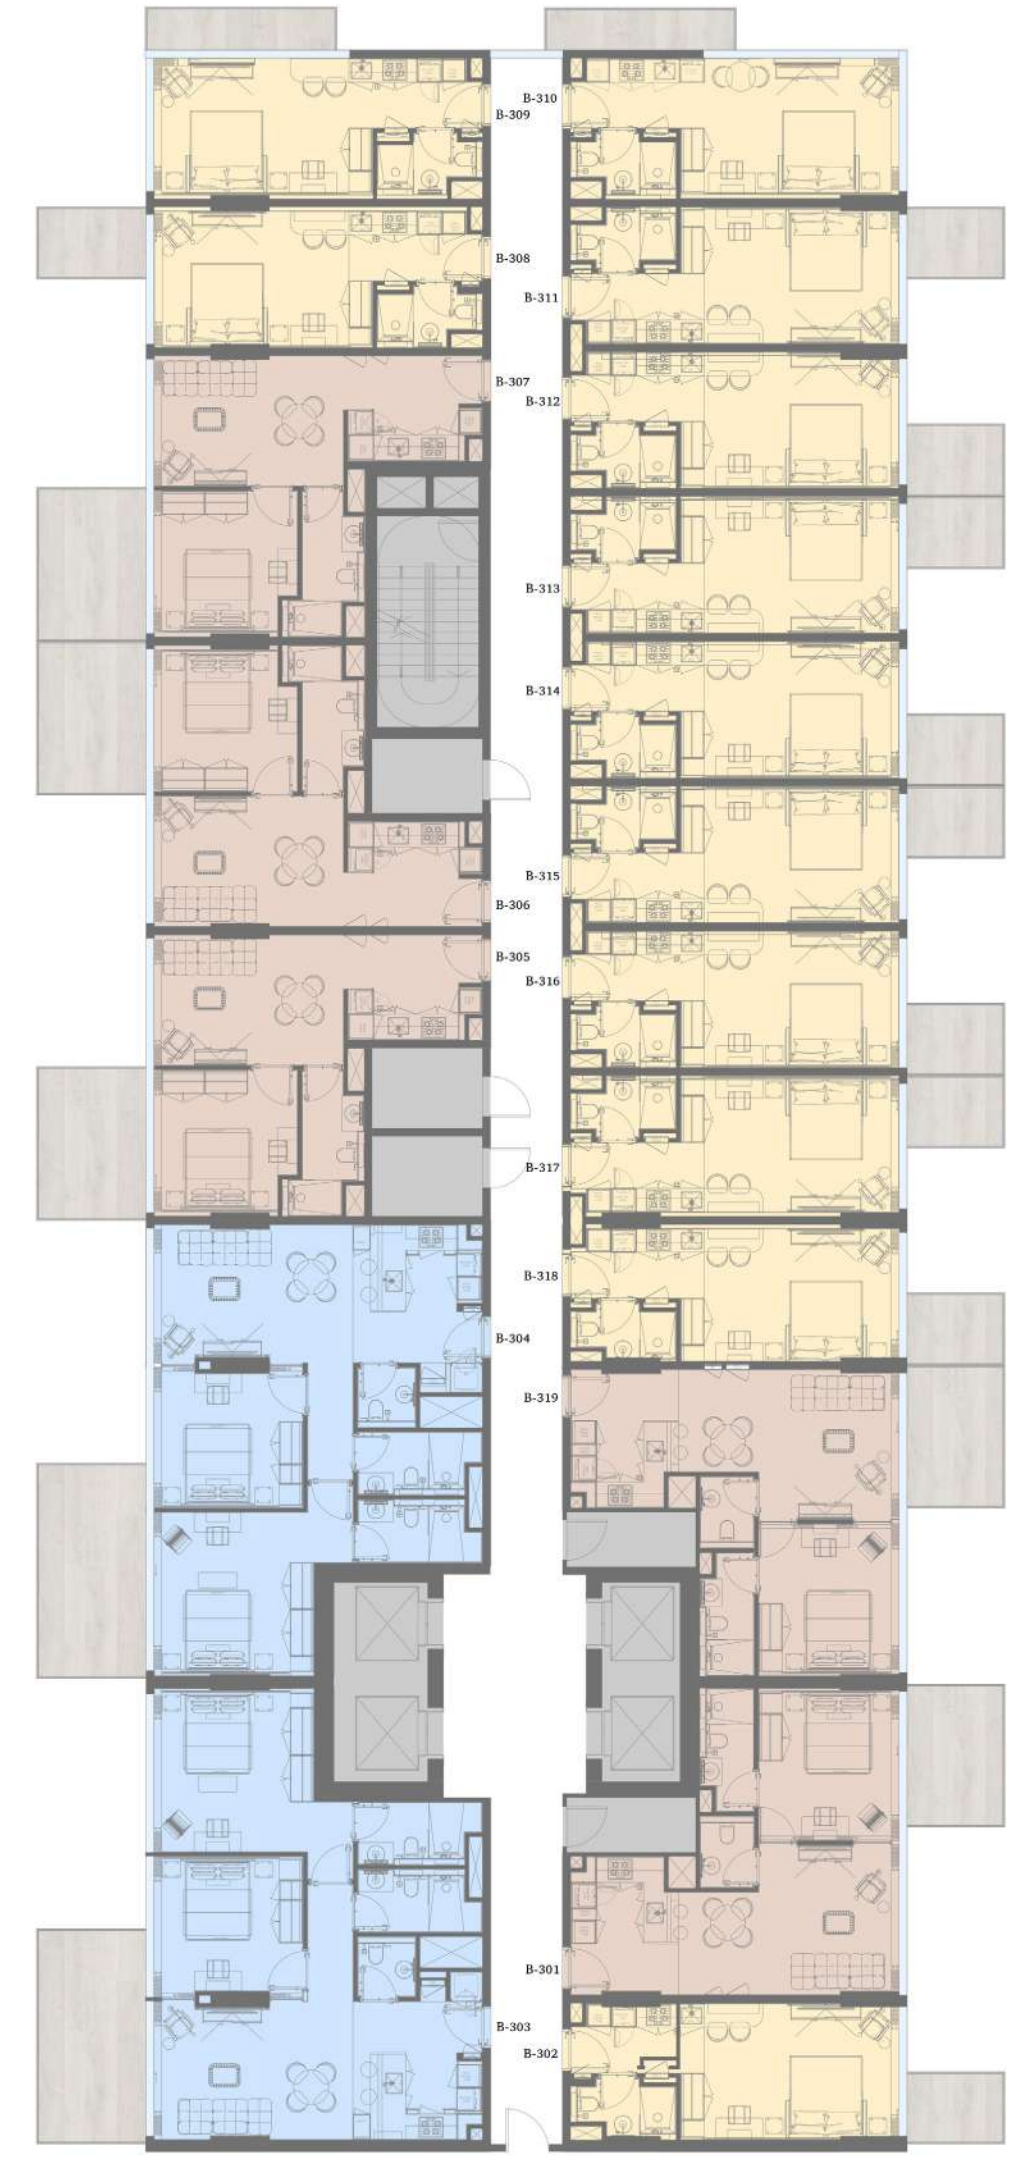

- MAJLIS
- GYM
- STUDIO
- 1 BEDROOM
- 2 BEDROOM
- 3 BEDROOM

Indoor Amenities

Majlis – Clubhouse

- Bar Counter
- Communal Table
- Lounge Seating Areas

Residential Gym

- Strength Zone
- Cardio Zone
- Stretch Zone
- Pilates

LEVEL 1 TOWER B

R
15
14
13
12
11
10
9
8
7
6
5
4
3
2
1
P5
P4
P3
P2
P1
G

RAW DISTRICT DUBAI

- STUDIO
- 1 BEDROOM
- 2 BEDROOM

R
15
14
13
12
11
10
9
8
7
6
5
4
3
2
1
P5
P4
P3
P2
P1
G

LEVEL 2 TOWER B

RAW DISTRICT DUBAI

R
15
14
13
12
11
10
9
8
7
6
5
4
3
2
1
P5
P4
P3
P2
P1
G

LEVEL 3 TOWER B

- STUDIO
- 1 BEDROOM
- 2 BEDROOM

RAW DISTRICT DUBAI

- STUDIO
- 1 BEDROOM
- 2 BEDROOM

R
15
14
13
12
11
10
9
8
7
6
5
4
3
2
1
P5
P4
P3
P2
P1
G

LEVEL 4 TOWER B

RAW DISTRICT DUBAI

- STUDIO
- 1 BEDROOM
- 2 BEDROOM

R
15
14
13
12
11
10
9
8
7
6
5
4
3
2
1
P5
P4
P3
P2
P1
G

LEVEL 5 TOWER B

RAW DISTRICT DUBAI

R		
15		
14		
13		
12		
11		
10		
9		
8		
7		
6		
5		
4		
3		
2		
1		
P5		
P4		
P3		
P2		
P1		
G		