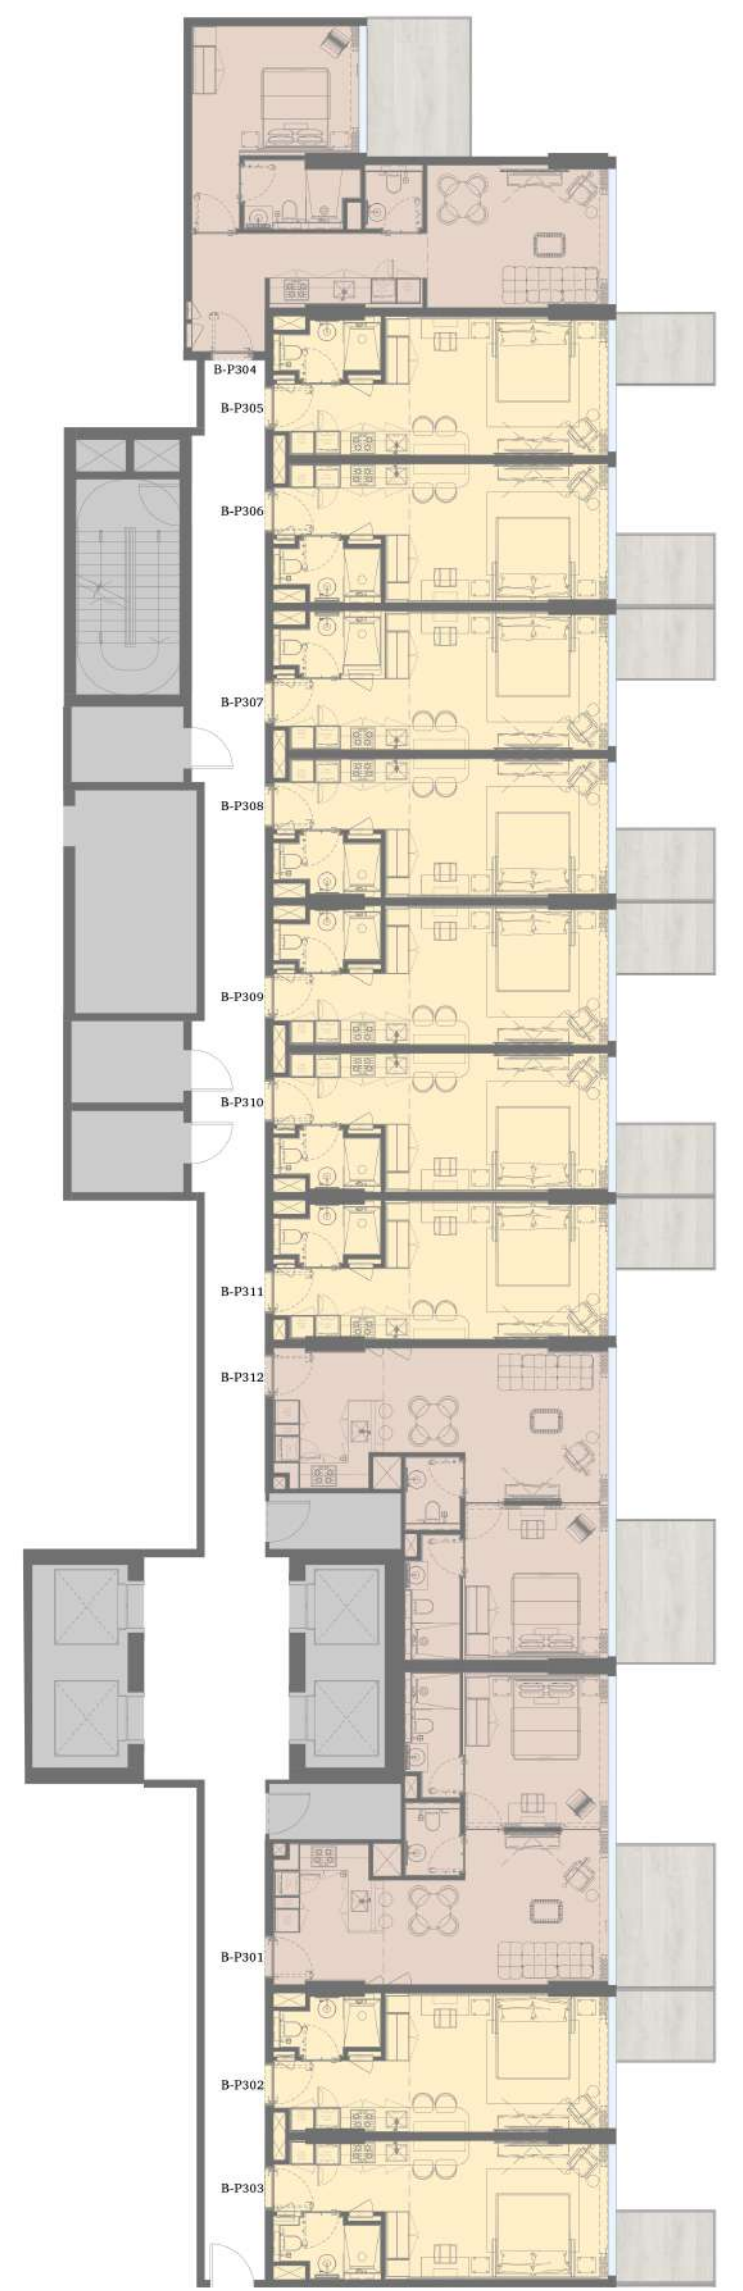

IMTIAZ

SHEIKH ZAYED ROAD, DUBAI

LIFE IN DISPLAY

FLOOR PLANS
TOWER B

RAW
DISTRICT
DUBAI

IMTIAZ

R
15
14
13
12
11
10
9
8
7
6
5
4
3
2
1
P5
P4
P3
P2
P1
G

GROUND TOWER B

RAW DISTRICT DUBAI

- Residential Gallery
- Retail

IMTIAZ

RAW DISTRICT DUBAI

R
15
14
13
12
11
10
9
8
7
6
5
4
3
2
1
P5
P4
P3
P2
P1
G

PODIUM 1 TOWER B

- STUDIO
- 1 BEDROOM

RAW DISTRICT DUBAI

- STUDIO
- 1 BEDROOM

RAW DISTRICT DUBAI

R
15
14
13
12
11
10
9
8
7
6
5
4
3
2
1
P5
P4
P3
P2
P1
G

PODIUM 3 TOWER B

- STUDIO
- 1 BEDROOM

RAW DISTRICT DUBAI

PODIUM 4
TOWER B

- STUDIO
- 1 BEDROOM

- MAJLIS
- GYM
- STUDIO
- 1 BEDROOM
- 2 BEDROOM
- 3 BEDROOM

Indoor Amenities

Majlis – Clubhouse

- Bar Counter
- Communal Table
- Lounge Seating Areas

Residential Gym

- Strength Zone
- Cardio Zone
- Stretch Zone
- Pilates