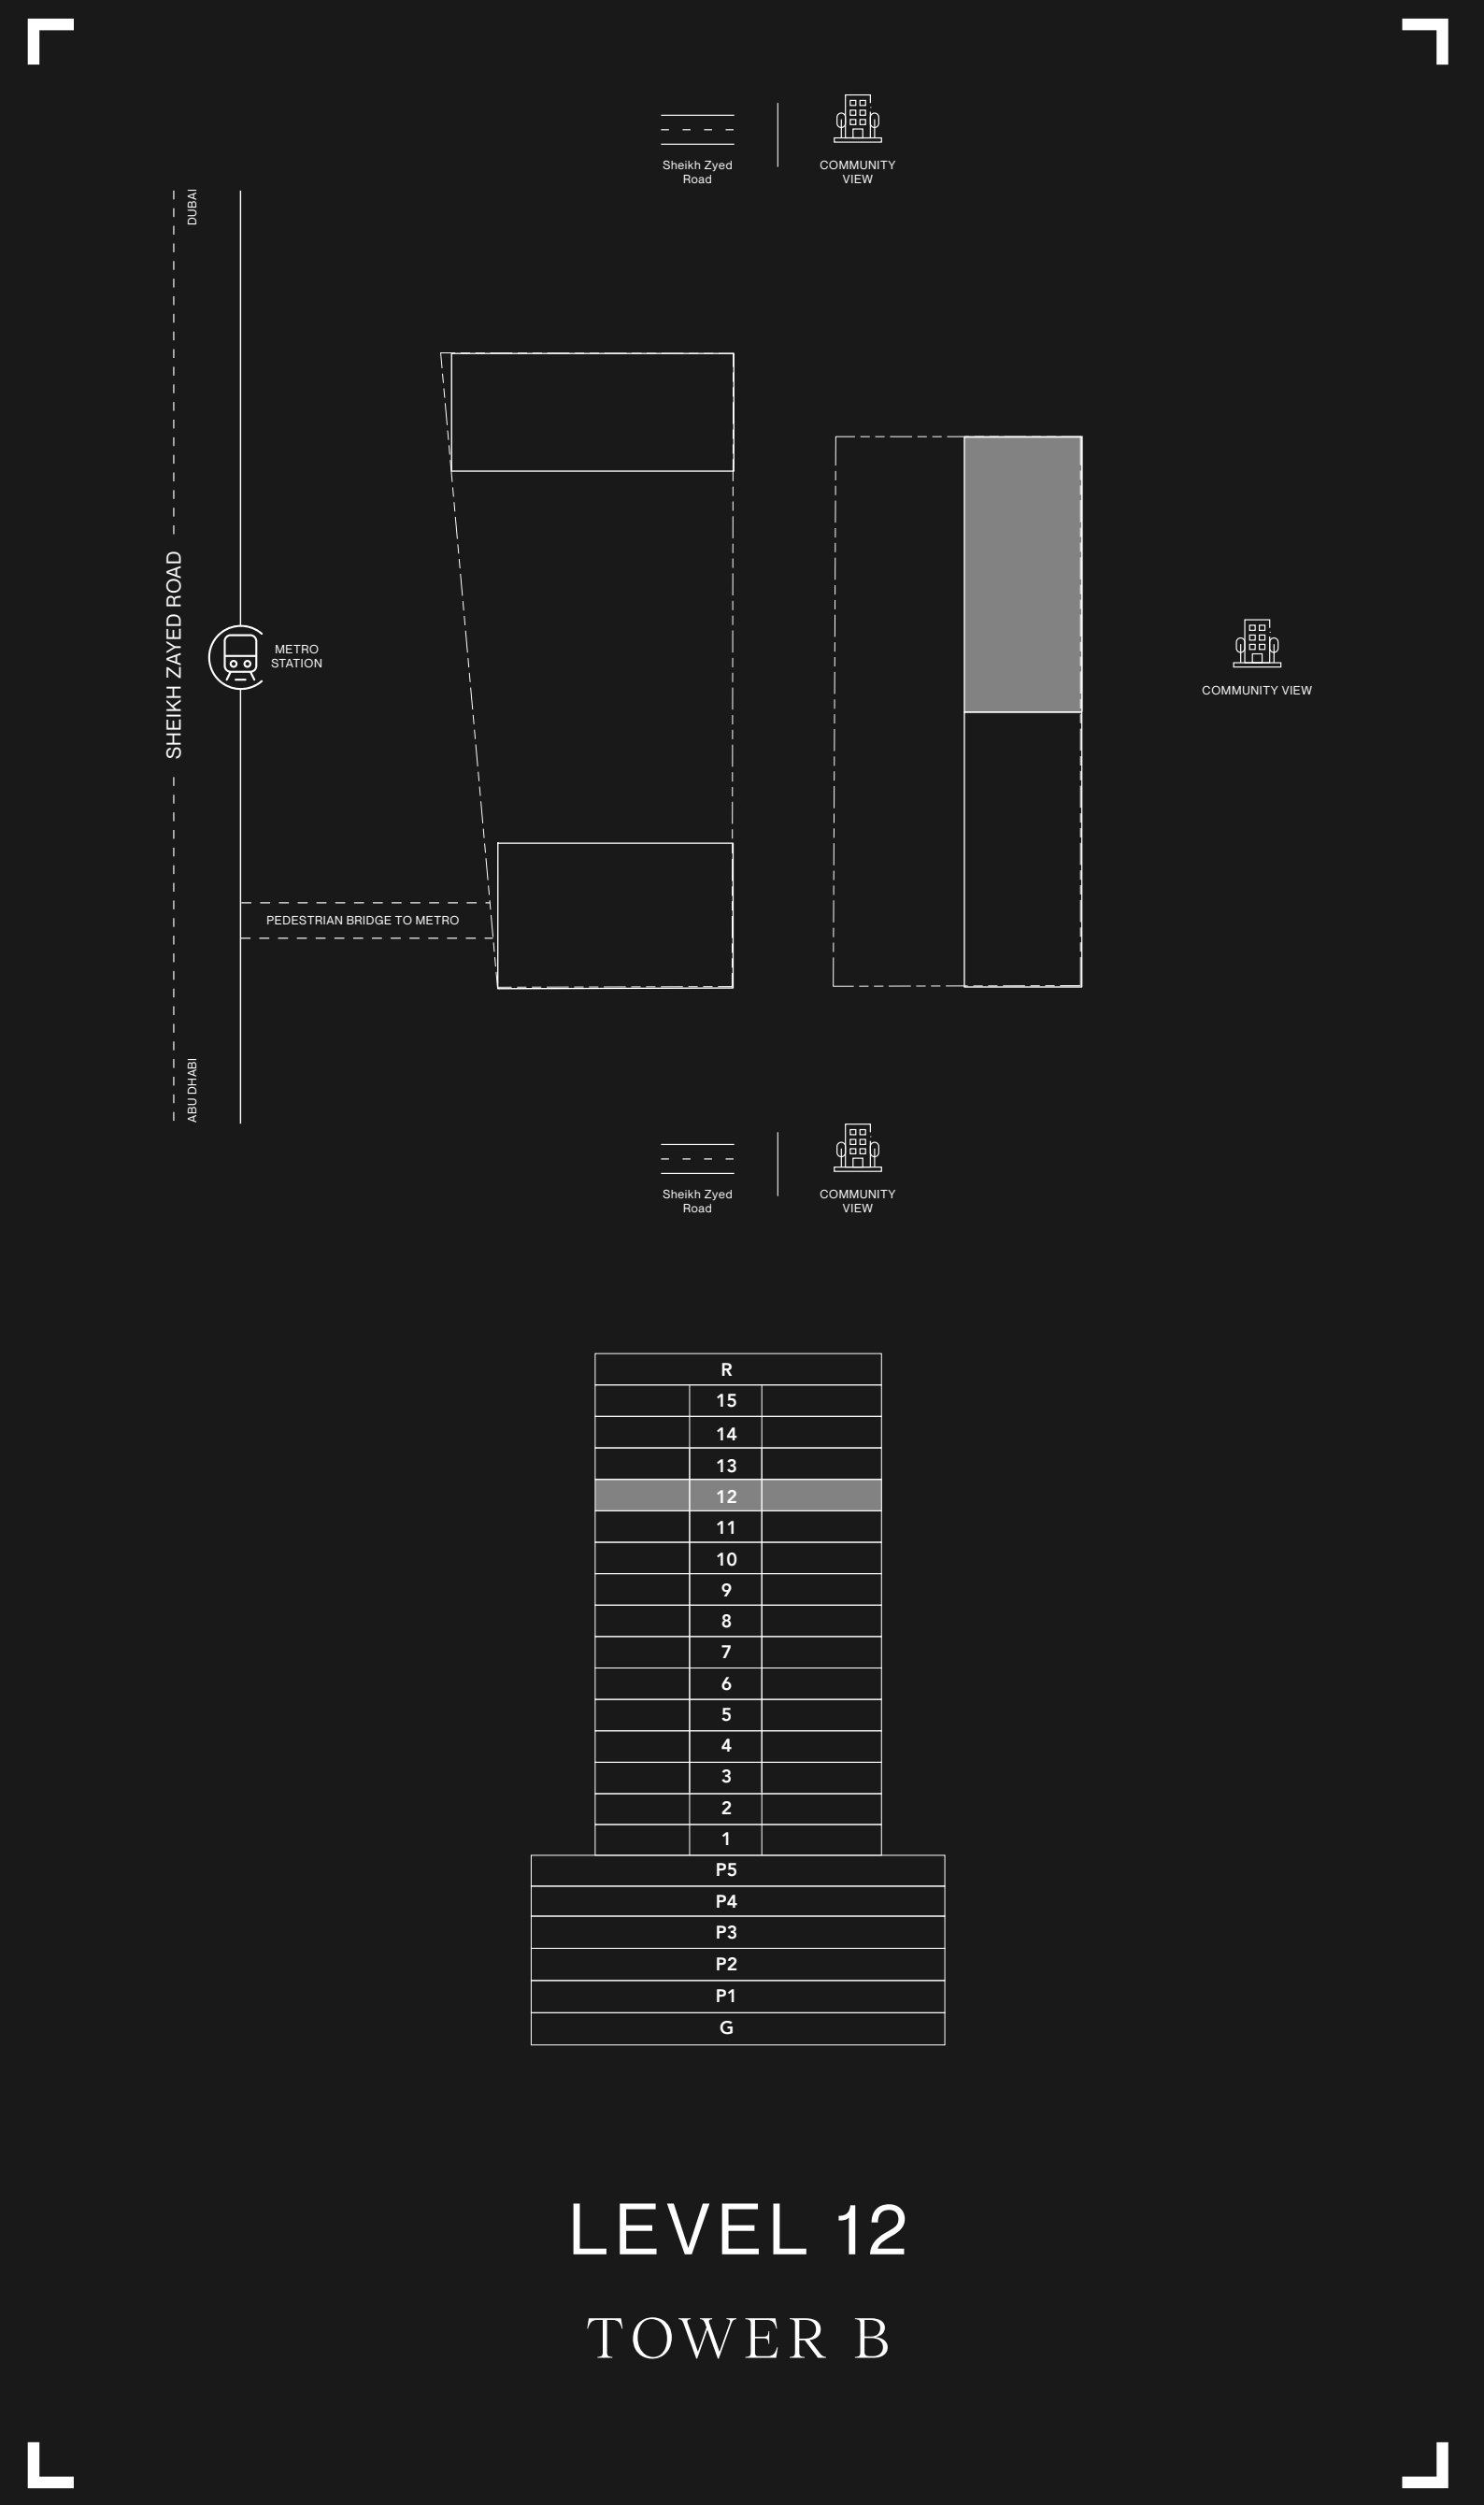

LEVEL 11
TOWER B

- STUDIO
- 1 BEDROOM
- 2 BEDROOM
- 3 BEDROOM

RAW DISTRICT DUBAI

- STUDIO
- 1 BEDROOM
- 2 BEDROOM

R
15
14
13
12
11
10
9
8
7
6
5
4
3
2
1
P5
P4
P3
P2
P1
G

LEVEL 12 TOWER B

RAW DISTRICT DUBAI

- STUDIO
- 1 BEDROOM
- 2 BEDROOM