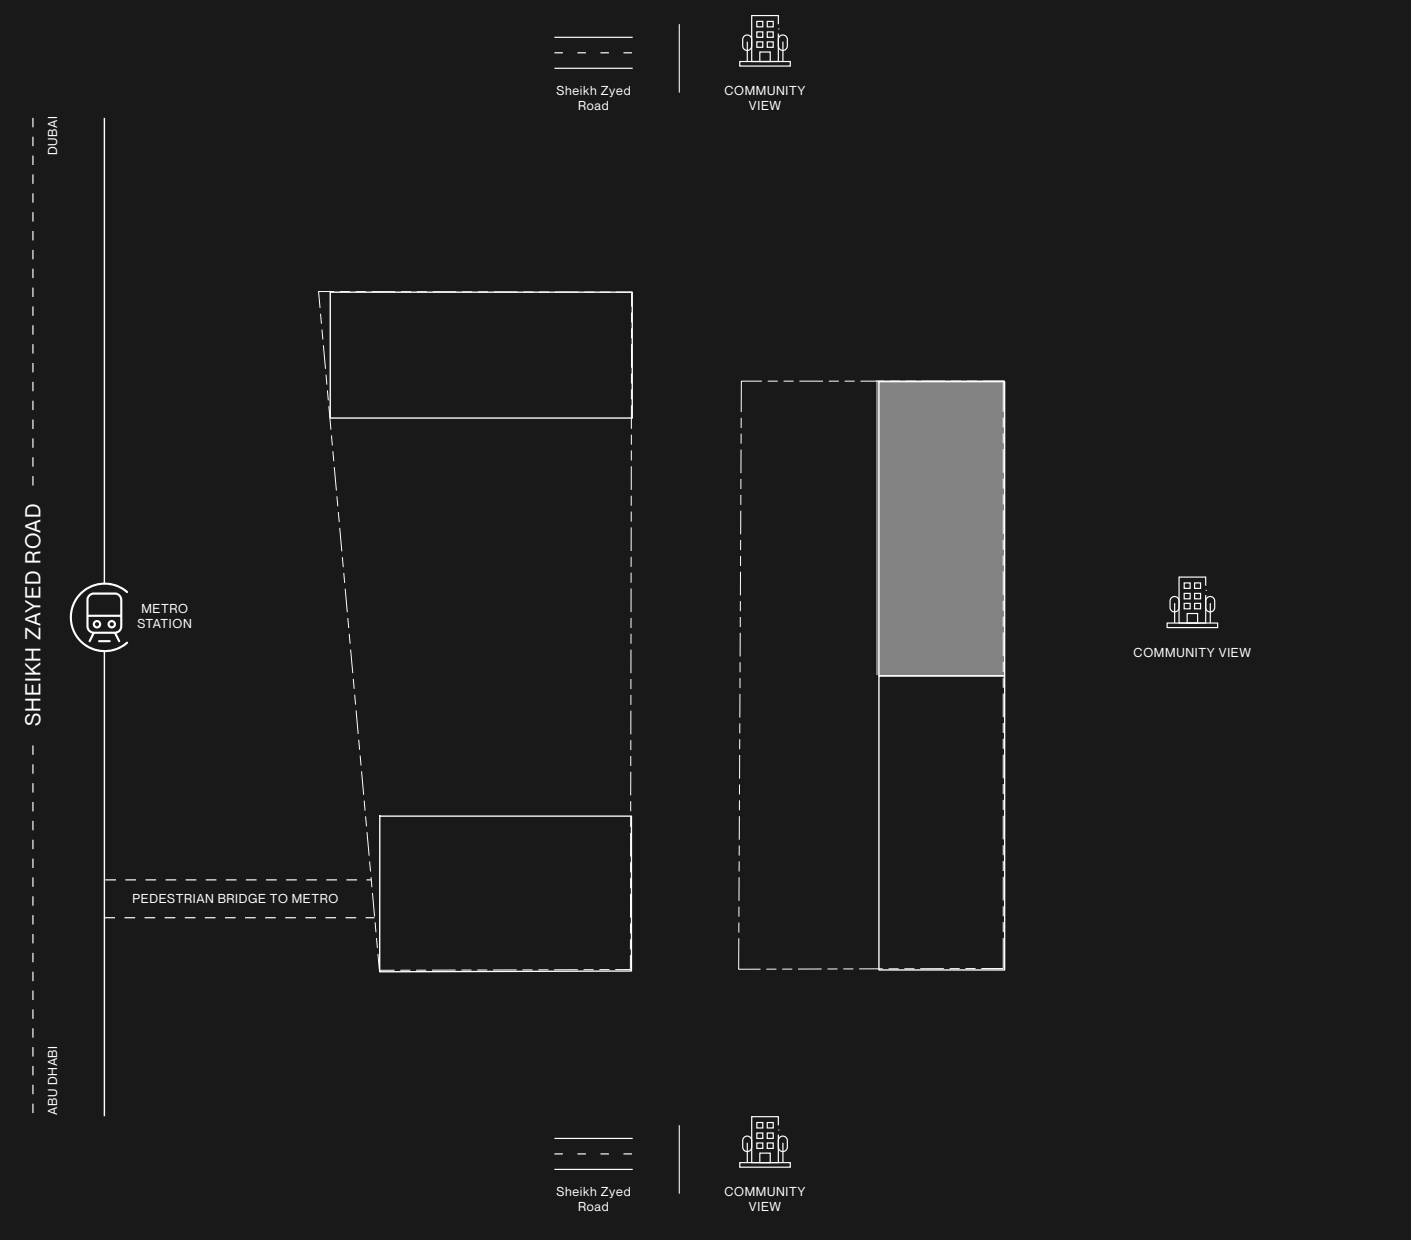

LEVEL 4 TOWER B

RAW DISTRICT DUBAI

- STUDIO
- 1 BEDROOM
- 2 BEDROOM

R
15
14
13
12
11
10
9
8
7
6
5
4
3
2
1
P5
P4
P3
P2
P1
G

LEVEL 5 TOWER B

RAW DISTRICT DUBAI

R		
15		
14		
13		
12		
11		
10		
9		
8		
7		
6		
5		
4		
3		
2		
1		
P5		
P4		
P3		
P2		
P1		
G		