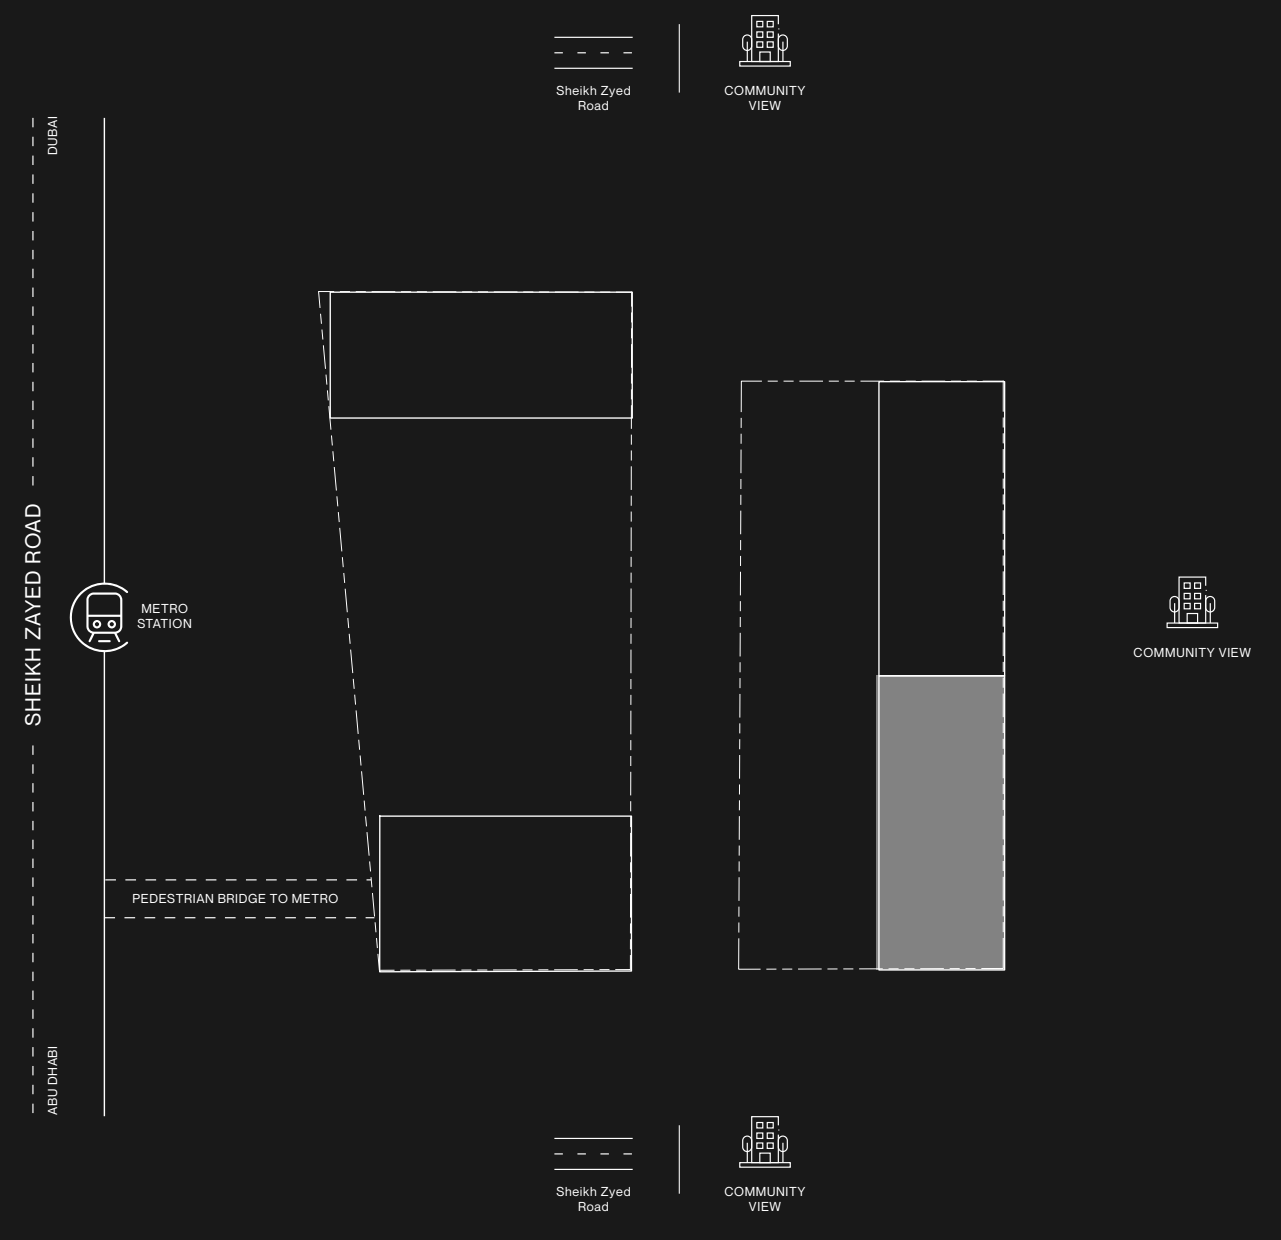

LEVEL 1 TOWER A

R
15
14
13
12
11
10
9
8
7
6
5
4
3
2
1
P5
P4
P3
P2
P1
G

Sheikh Zayed Road
COMMUNITY VIEW

Sheikh Zayed Road
COMMUNITY VIEW

RAW DISTRICT DUBAI

- STUDIO
- 1 BEDROOM
- 2 BEDROOM

R
15
14
13
12
11
10
9
8
7
6
5
4
3
2
1
P5
P4
P3
P2
P1
G

LEVEL 2 TOWER A

RAW DISTRICT DUBAI

- STUDIO
- 1 BEDROOM
- 2 BEDROOM

R
15
14
13
12
11
10
9
8
7
6
5
4
3
2
1
P5
P4
P3
P2
P1
G

LEVEL 3 TOWER A

RAW DISTRICT DUBAI

R
15
14
13
12
11
10
9
8
7
6
5
4
3
2
1
P5
P4
P3
P2
P1
G