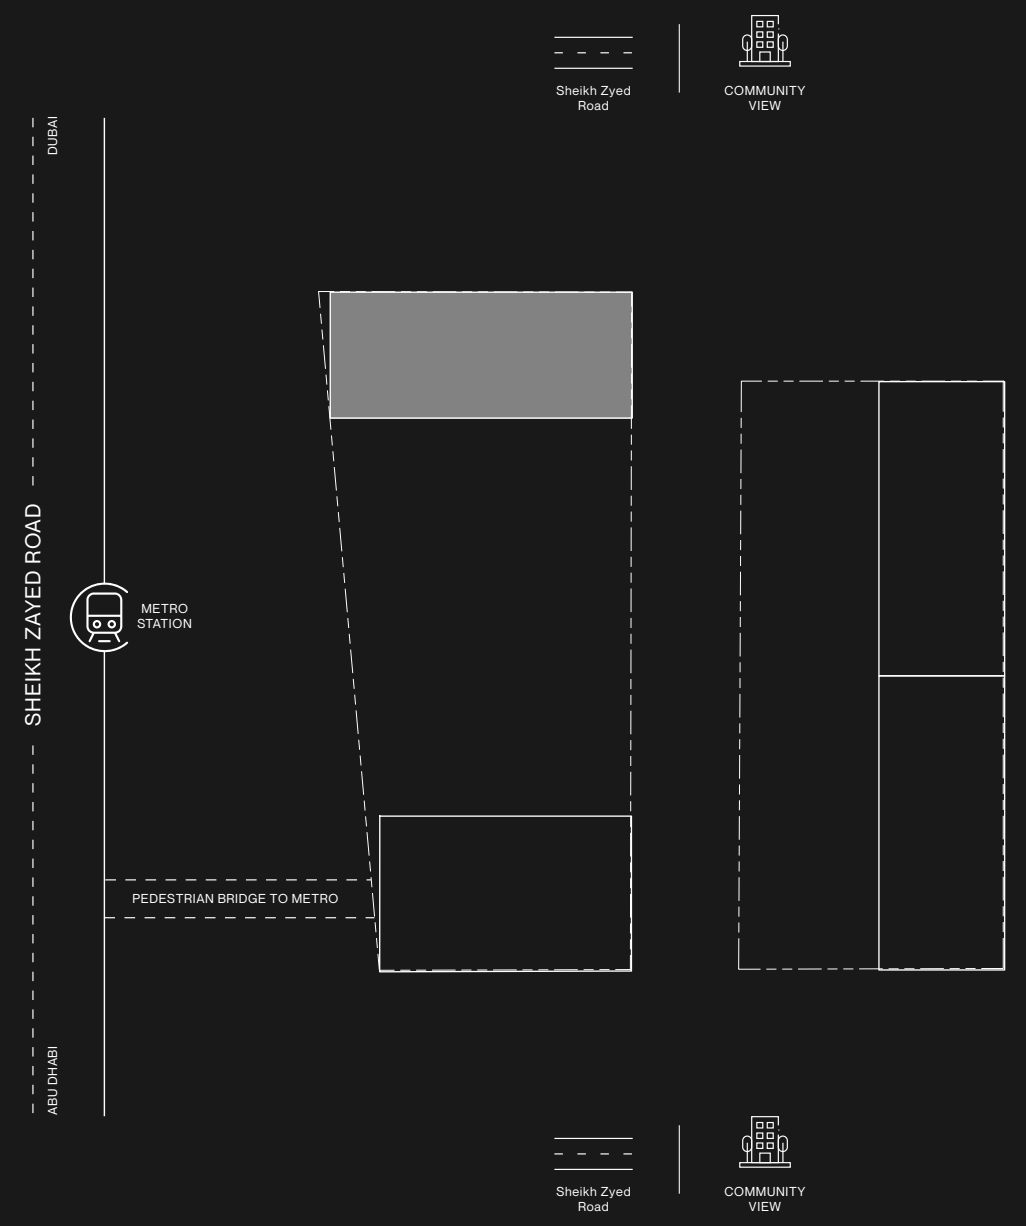

LEVEL 3 TOWER C

- STUDIO
- 1 BEDROOM
- 2 BEDROOM
- 3 BEDROOM

RAW DISTRICT DUBAI

- STUDIO
- 1 BEDROOM
- 2 BEDROOM
- 3 BEDROOM

R
15
14
13
12
11
10
9
8
7
6
5
4
3
2
1
P5
P4
P3
P2
P1
G

LEVEL 4 TOWER C

RAW DISTRICT DUBAI