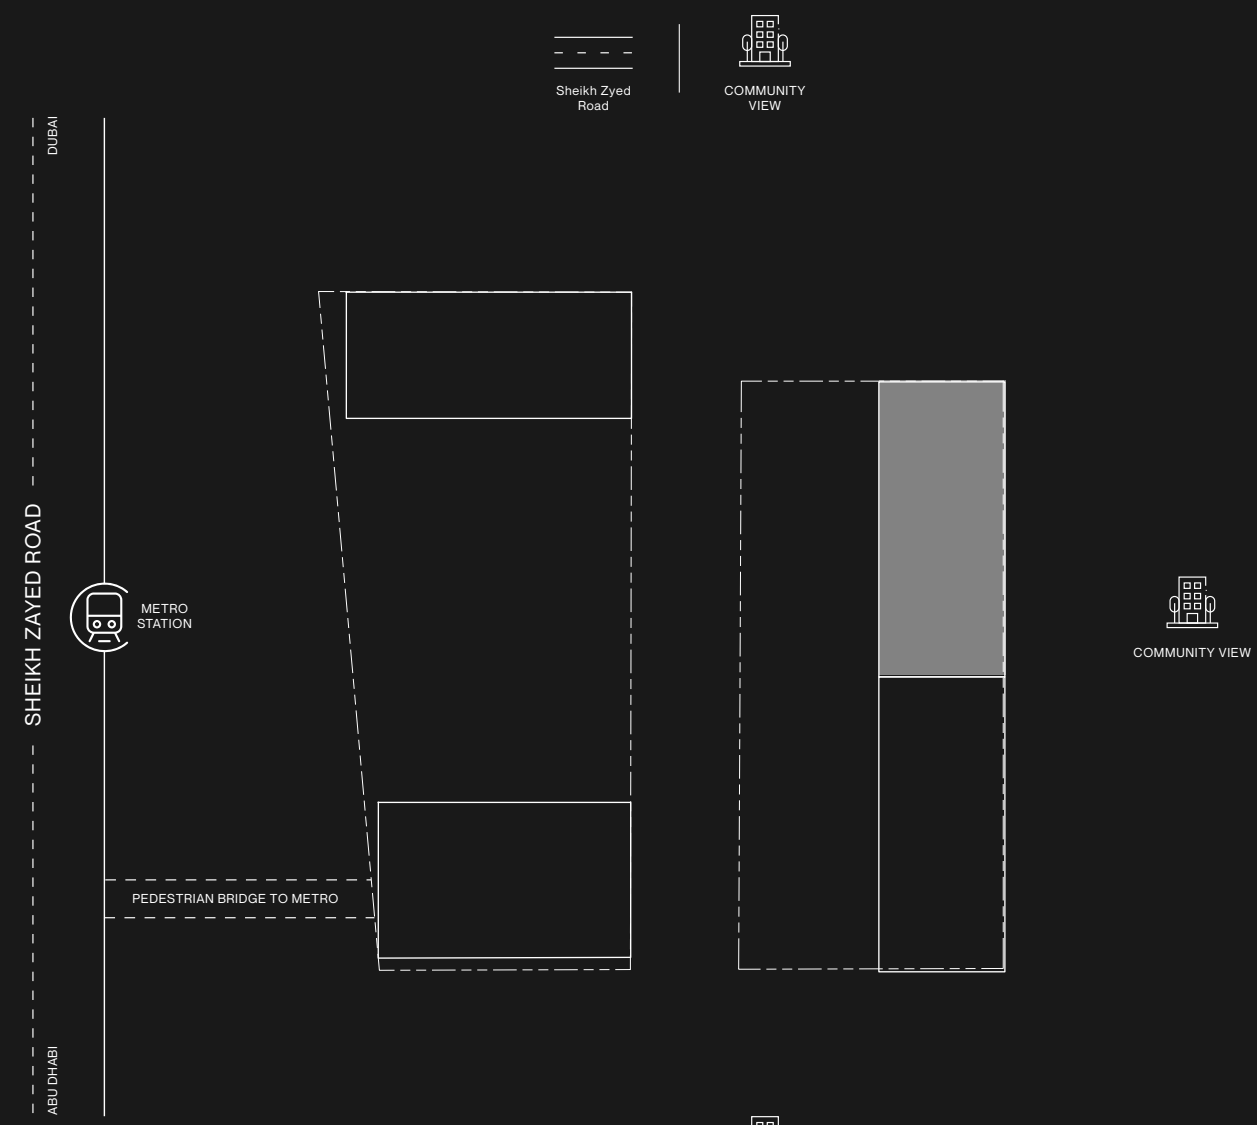

LEVEL 6 TOWER B

- STUDIO
- 1 BEDROOM
- 2 BEDROOM
- 3 BEDROOM

RAW DISTRICT DUBAI

- STUDIO
- 1 BEDROOM
- 2 BEDROOM
- 3 BEDROOM

R
15
14
13
12
11
10
9
8
7
6
5
4
3
2
1
P5
P4
P3
P2
P1
G

LEVEL 7 TOWER B

RAW DISTRICT DUBAI