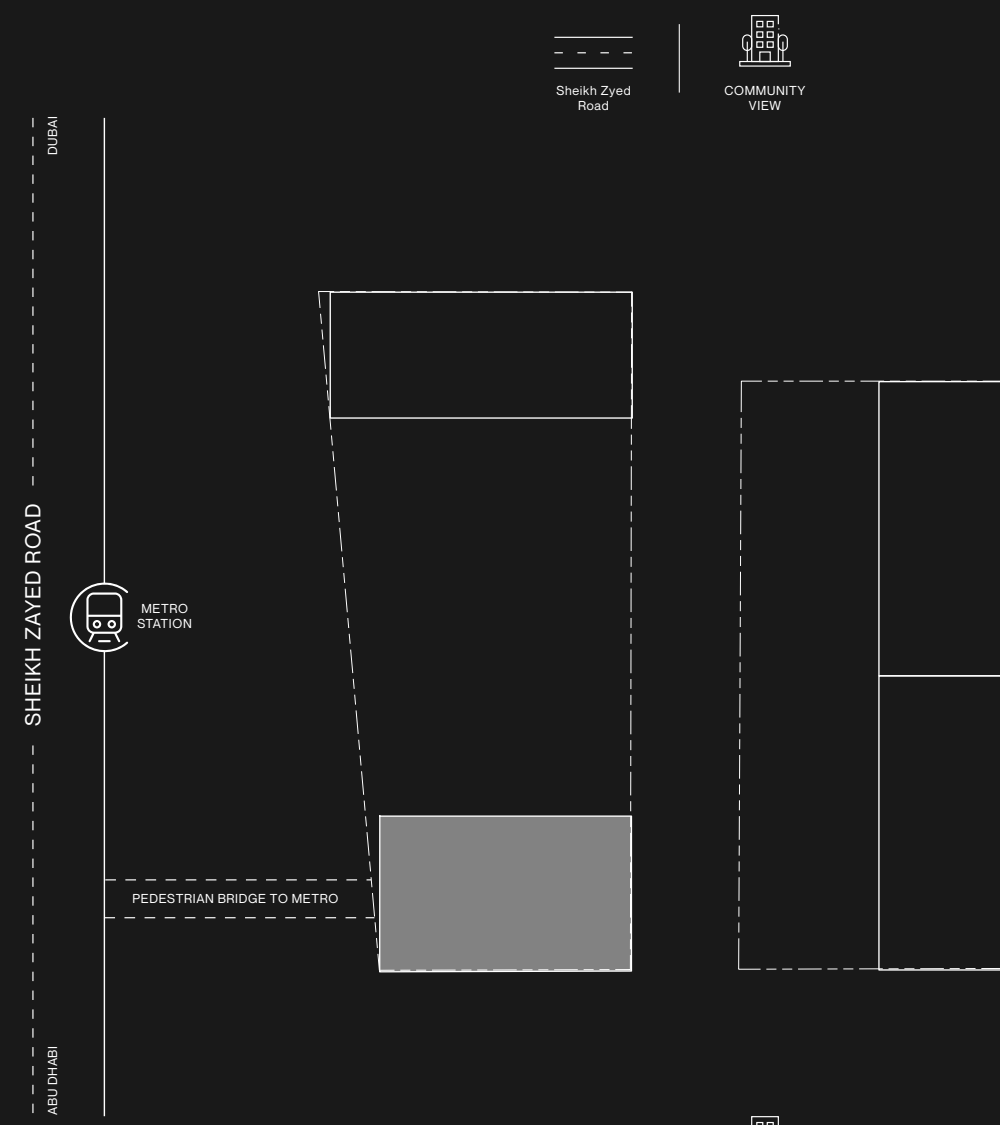

RAW
DISTRICT
DUBAI

IMTIAZ

Office

R	
15	
14	
13	
12	
11	
10	
9	
8	
7	
6	
5	
4	
3	
2	
1	
P5	
P4	
P3	
P2	
P1	
G	

LEVEL 13
TOWER D

RAW
DISTRICT
DUBAI

IMTIAZ

Office

RAW DISTRICT DUBAI

LEVEL 14 TOWER D

Office

R	
15	
14	
13	
12	
11	
10	
9	
8	
7	
6	
5	
4	
3	
2	
1	
P5	
P4	
P3	
P2	
P1	
G	

LEVEL 15
TOWER D

RAW
DISTRICT
DUBAI

IMTIAZ

Office

R
15
14
13
12
11
10
9
8
7
6
5
4
3
2
1
P5
P4
P3
P2
P1
G

LEVEL R
TOWER D

RAW DISTRICT DUBAI

- 01 Coffee Break Lounge & Gathering Area
- 02 Edible & Lunch Garden
- 03 Meeting Pavilion
- 04 Water Feature Plaza (Convertible to a Dry Plaza)
- 05 Movable Glowing Cube Seats
- 06 Co-working Bar Integrate with Tree and Water Feature
- 07 Quiet Space