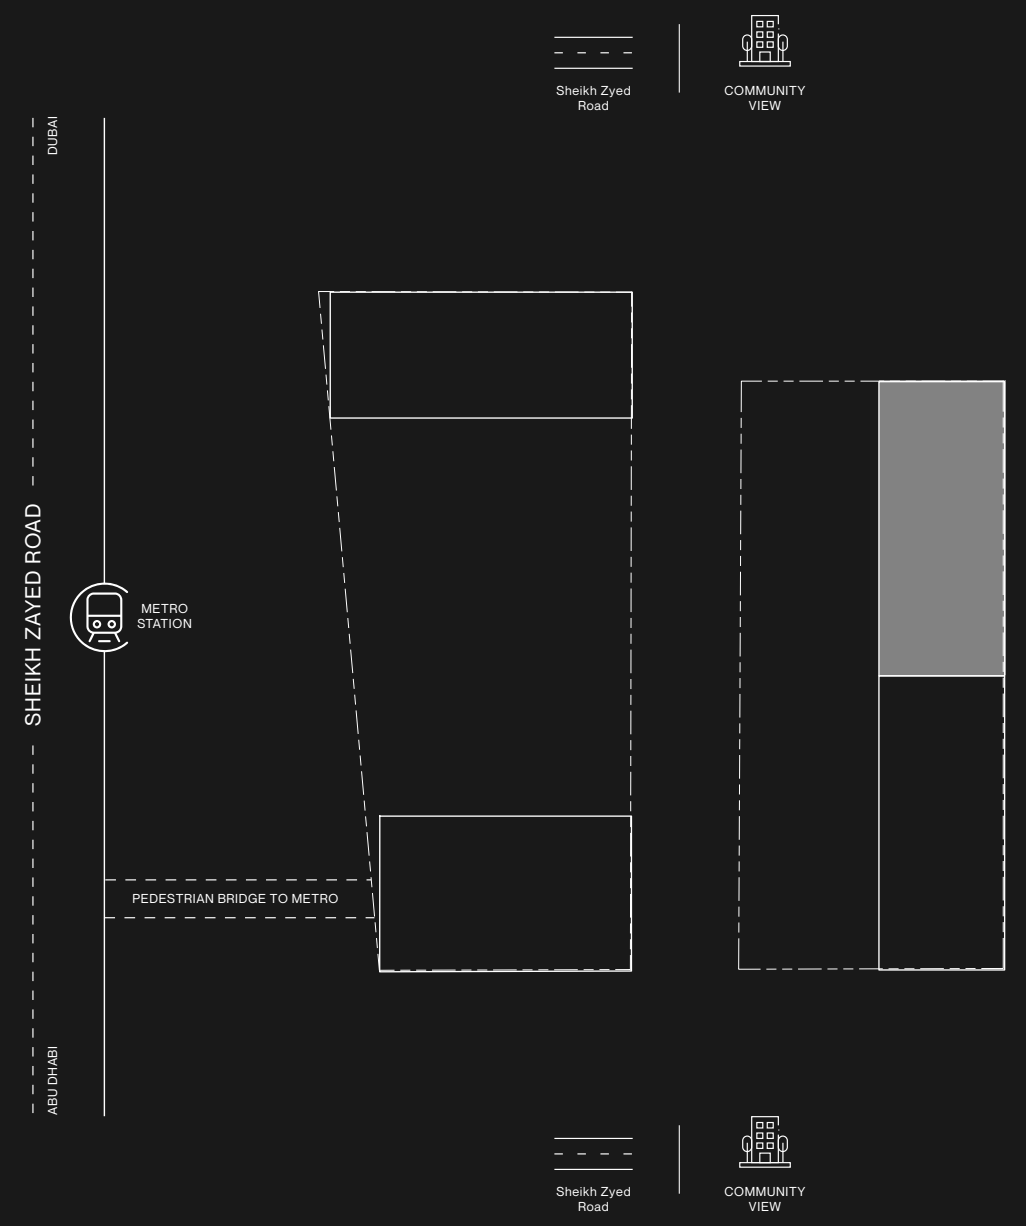

LEVEL 13 TOWER B

R
15
14
13
12
11
10
9
8
7
6
5
4
3
2
1
P5
P4
P3
P2
P1
G