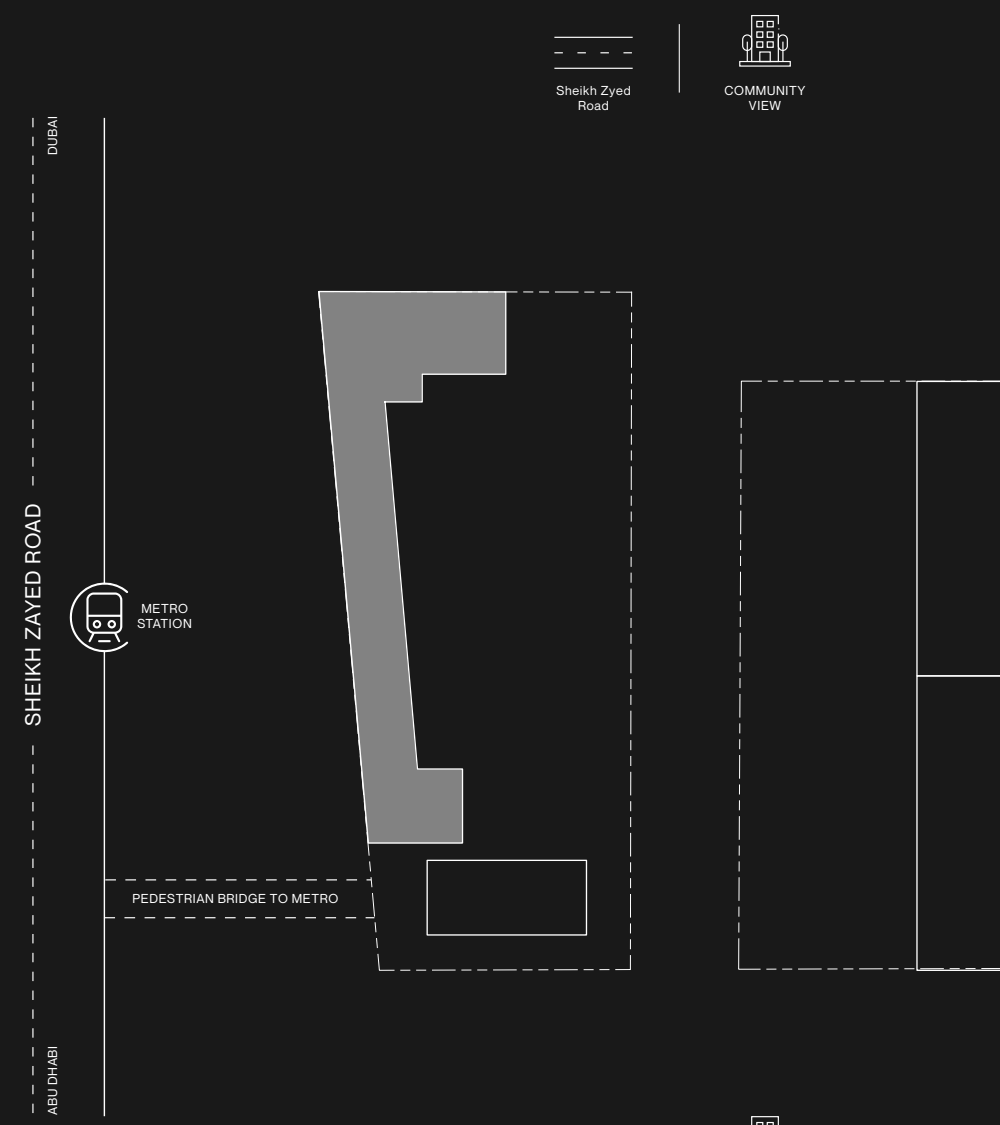

Social Hub

- The Vault
- F&B Restaurants
- The inner parks dining area
- Grooming quarter
- Salon
- Feature Staircase and Lift
- Sunken Seating and The Inner Circle
- Outdoor F&B with dining
- Grab and Go
- Bakery
- Coffee Corner (6AM Coffee Club)
- The Raw District Table
- The internal parks dinner

Office Gallery Lobby

- The Vault
- Seating Lounge Area
- Game District
- Casual co-working spaces
- Male Washroom
- Female Washroom
- POD Toilet
- Main Lift Lobby
- Reception Lobby
- Imtiaz Art Collection

IMTIAZ

Mezzanine floor Amenities

Gym – Raw Theory

- Gym Reception
- Refreshment Lounge Area
- Pantry
- Male Toilets and Changing Rooms with steam and ice bath
- Female Toilets Changing Rooms with steam and ice bath
- Male Lockers
- Female Lockers
- Spinning Room
- AI Power Gym
- Zumba Area
- Meditation Area
- Pilates Area
- Cardio Zone
- Strength Zone
- Stretching Zone
- RAW 15 Minutes
- HIIT Equipment / Training
- Yoga Area with Hammock