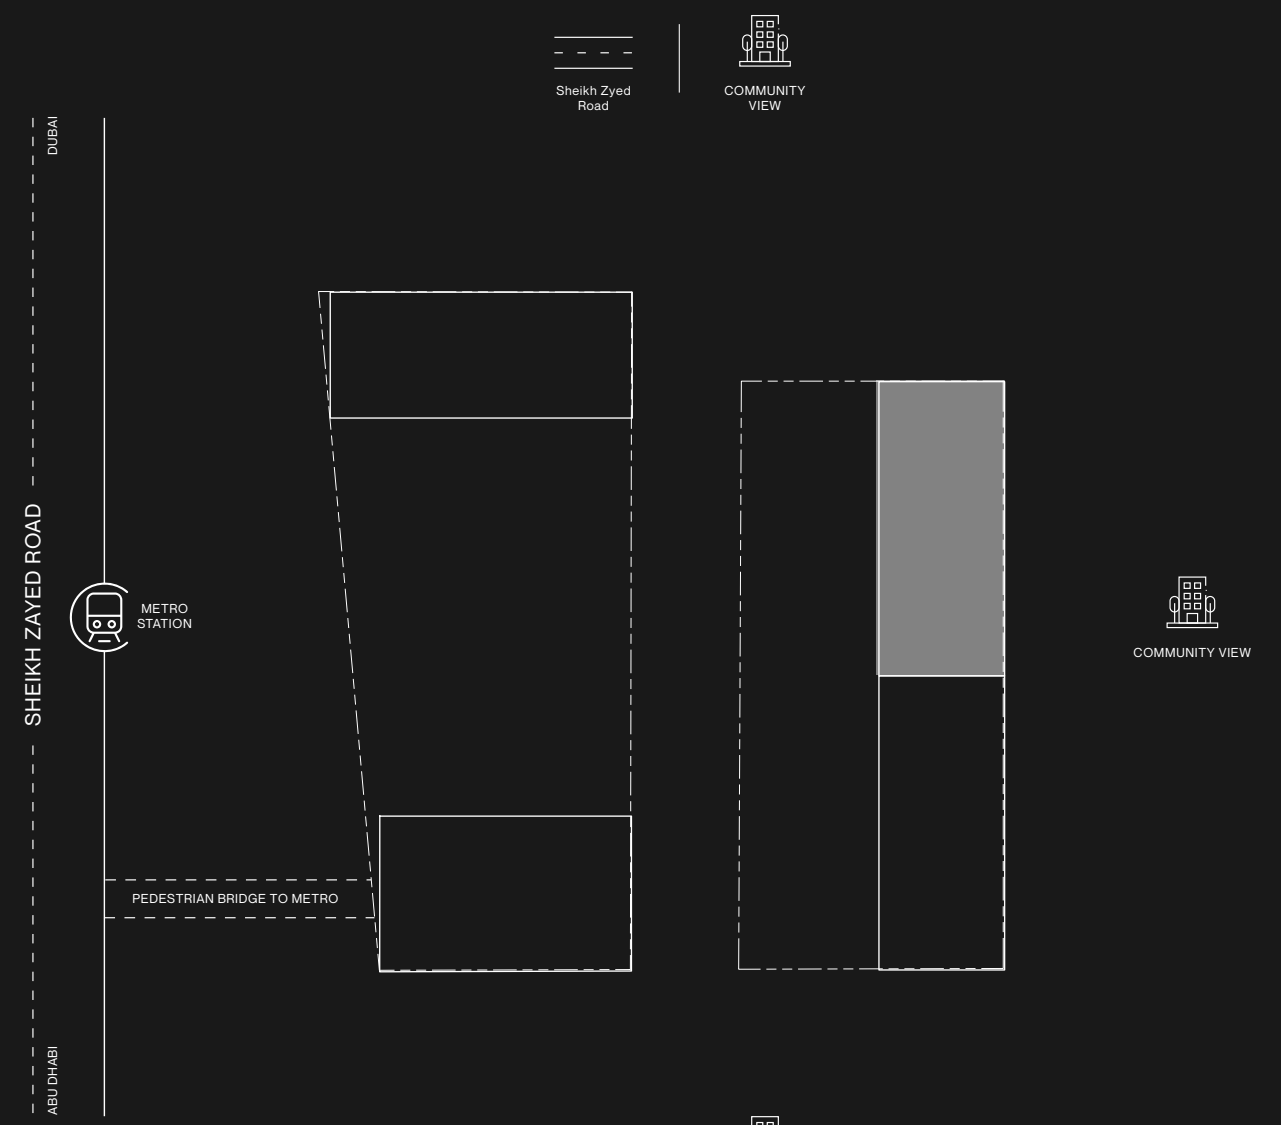

LEVEL 4 TOWER B

RAW DISTRICT DUBAI

- STUDIO
- 1 BEDROOM
- 2 BEDROOM

R
15
14
13
12
11
10
9
8
7
6
5
4
3
2
1
P5
P4
P3
P2
P1
G

LEVEL 5 TOWER B

RAW DISTRICT DUBAI

R		
15		
14		
13		
12		
11		
10		
9		
8		
7		
6		
5		
4		
3		
2		
1		
P5		
P4		
P3		
P2		
P1		
G		