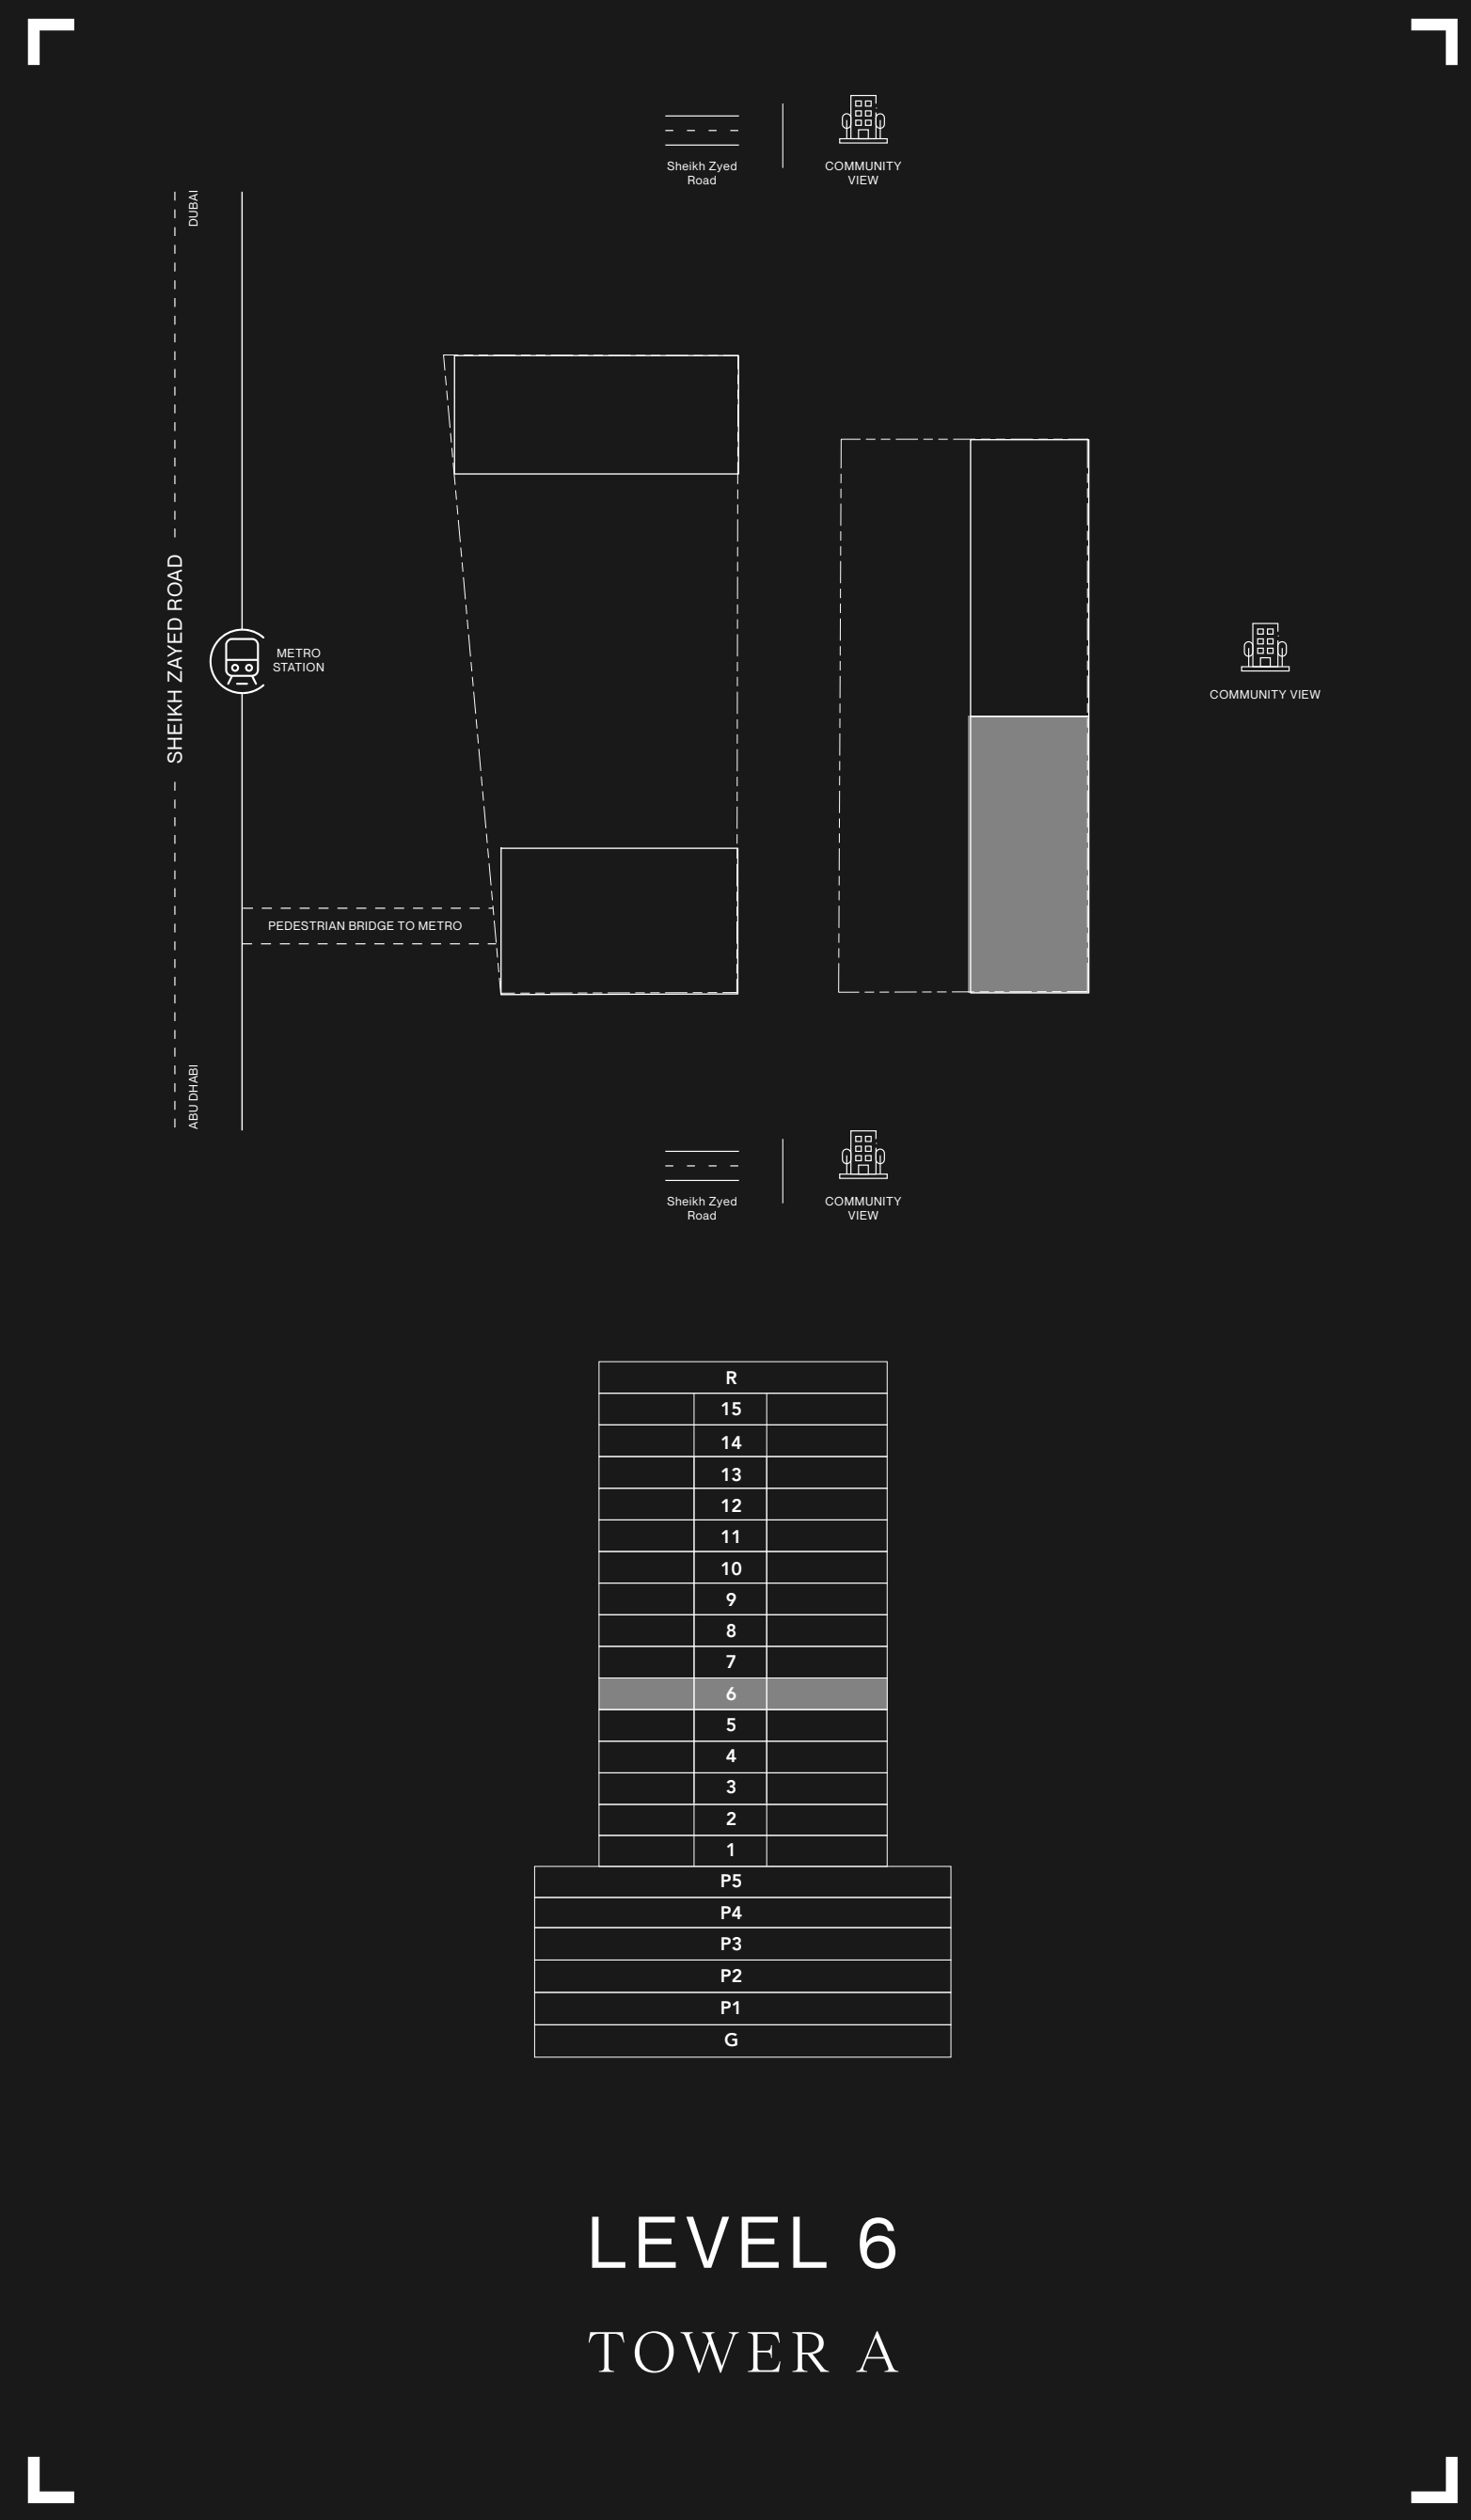

LEVEL 4 TOWER A

- STUDIO
- 1 BEDROOM
- 2 BEDROOM

RAW DISTRICT DUBAI

- STUDIO
- 1 BEDROOM
- 2 BEDROOM

R
15
14
13
12
11
10
9
8
7
6
5
4
3
2
1
P5
P4
P3
P2
P1
G

LEVEL 5 TOWER A

RAW DISTRICT DUBAI

LEVEL 6
TOWER A