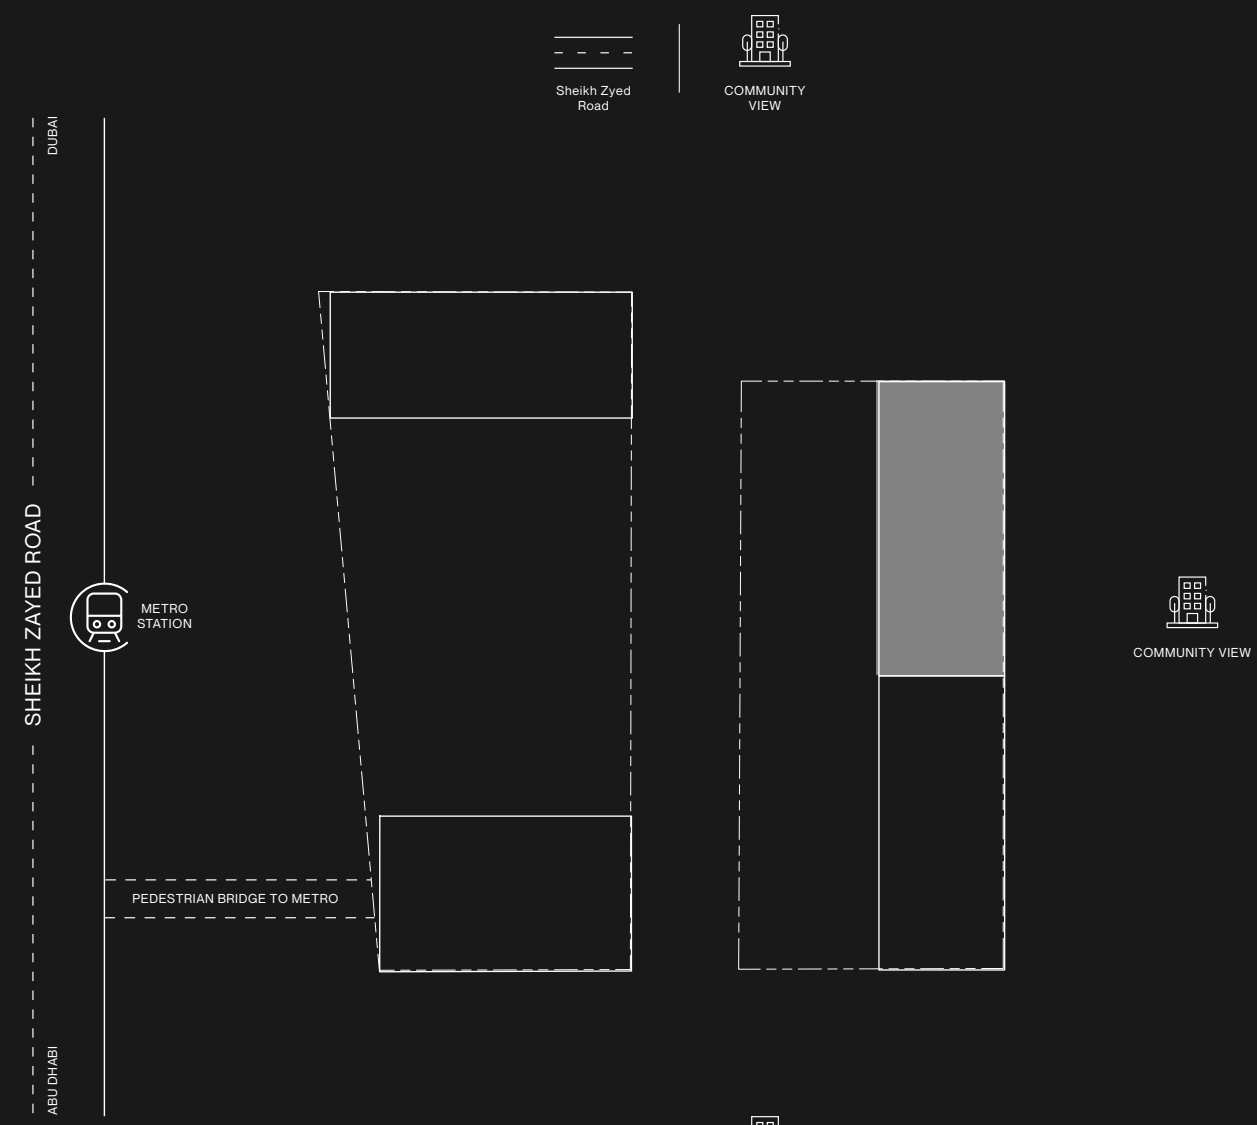

LEVEL 1 TOWER B

R
15
14
13
12
11
10
9
8
7
6
5
4
3
2
1
P5
P4
P3
P2
P1
G

RAW DISTRICT DUBAI

- STUDIO
- 1 BEDROOM
- 2 BEDROOM

R
15
14
13
12
11
10
9
8
7
6
5
4
3
2
1
P5
P4
P3
P2
P1
G

LEVEL 2 TOWER B

RAW DISTRICT DUBAI