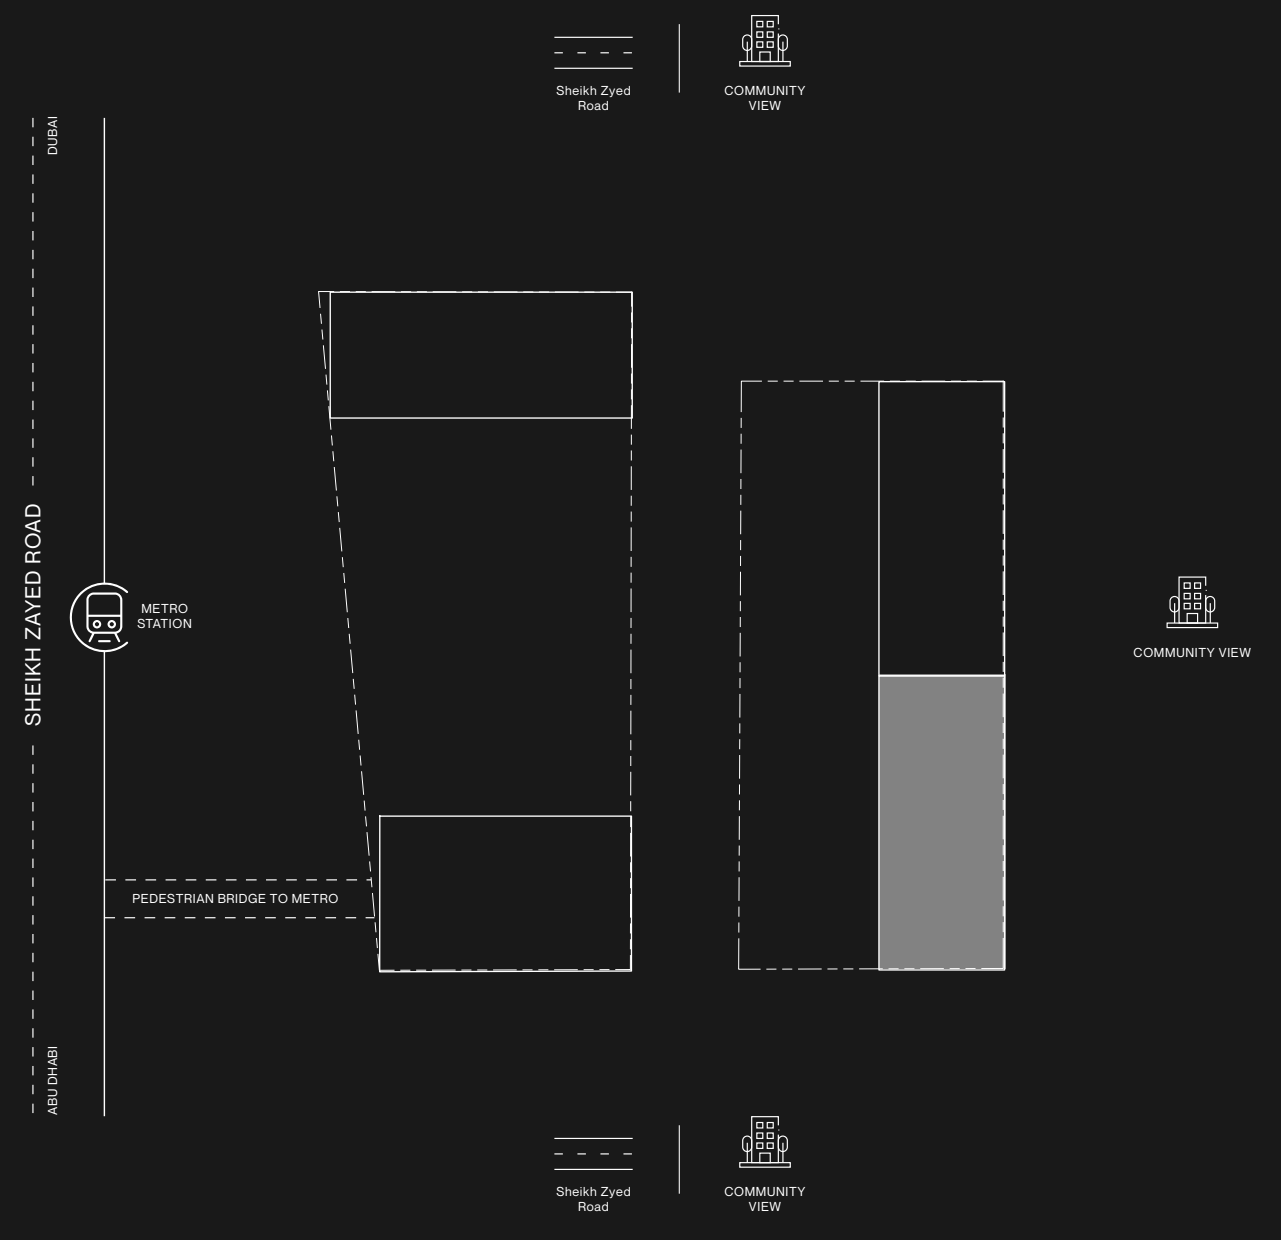

LEVEL 14 TOWER A

RAW DISTRICT DUBAI

- STUDIO
- 1 BEDROOM
- 2 BEDROOM

R
15
14
13
12
11
10
9
8
7
6
5
4
3
2
1
P5
P4
P3
P2
P1
G

LEVEL 15 TOWER A

R
15
14
13
12
11
10
9
8
7
6
5
4
3
2
1
P5
P4
P3
P2
P1
G

LEVEL R
TOWER A

RAW DISTRICT DUBAI

Outdoor Amenities

- ① Leisure Pool with Infinity Edge (25x6m)
- ② Pool Seat
- ③ Roof Swing Lounge
- ④ BBQ & Dining Area
- ⑤ Outdoor Working & Bar Area
- ⑥ Outdoor Lounge Seat
- ⑦ Pocket Lounge Seat
- ⑧ POD Ramp

IMTIAZ

SHEIKH ZAYED ROAD, DUBAI

LIFE IN DISPLAY

FLOOR PLANS
TOWER B

RAW
DISTRICT
DUBAI

IMTIAZ

R
15
14
13
12
11
10
9
8
7
6
5
4
3
2
1
P5
P4
P3
P2
P1
G

GROUND TOWER B