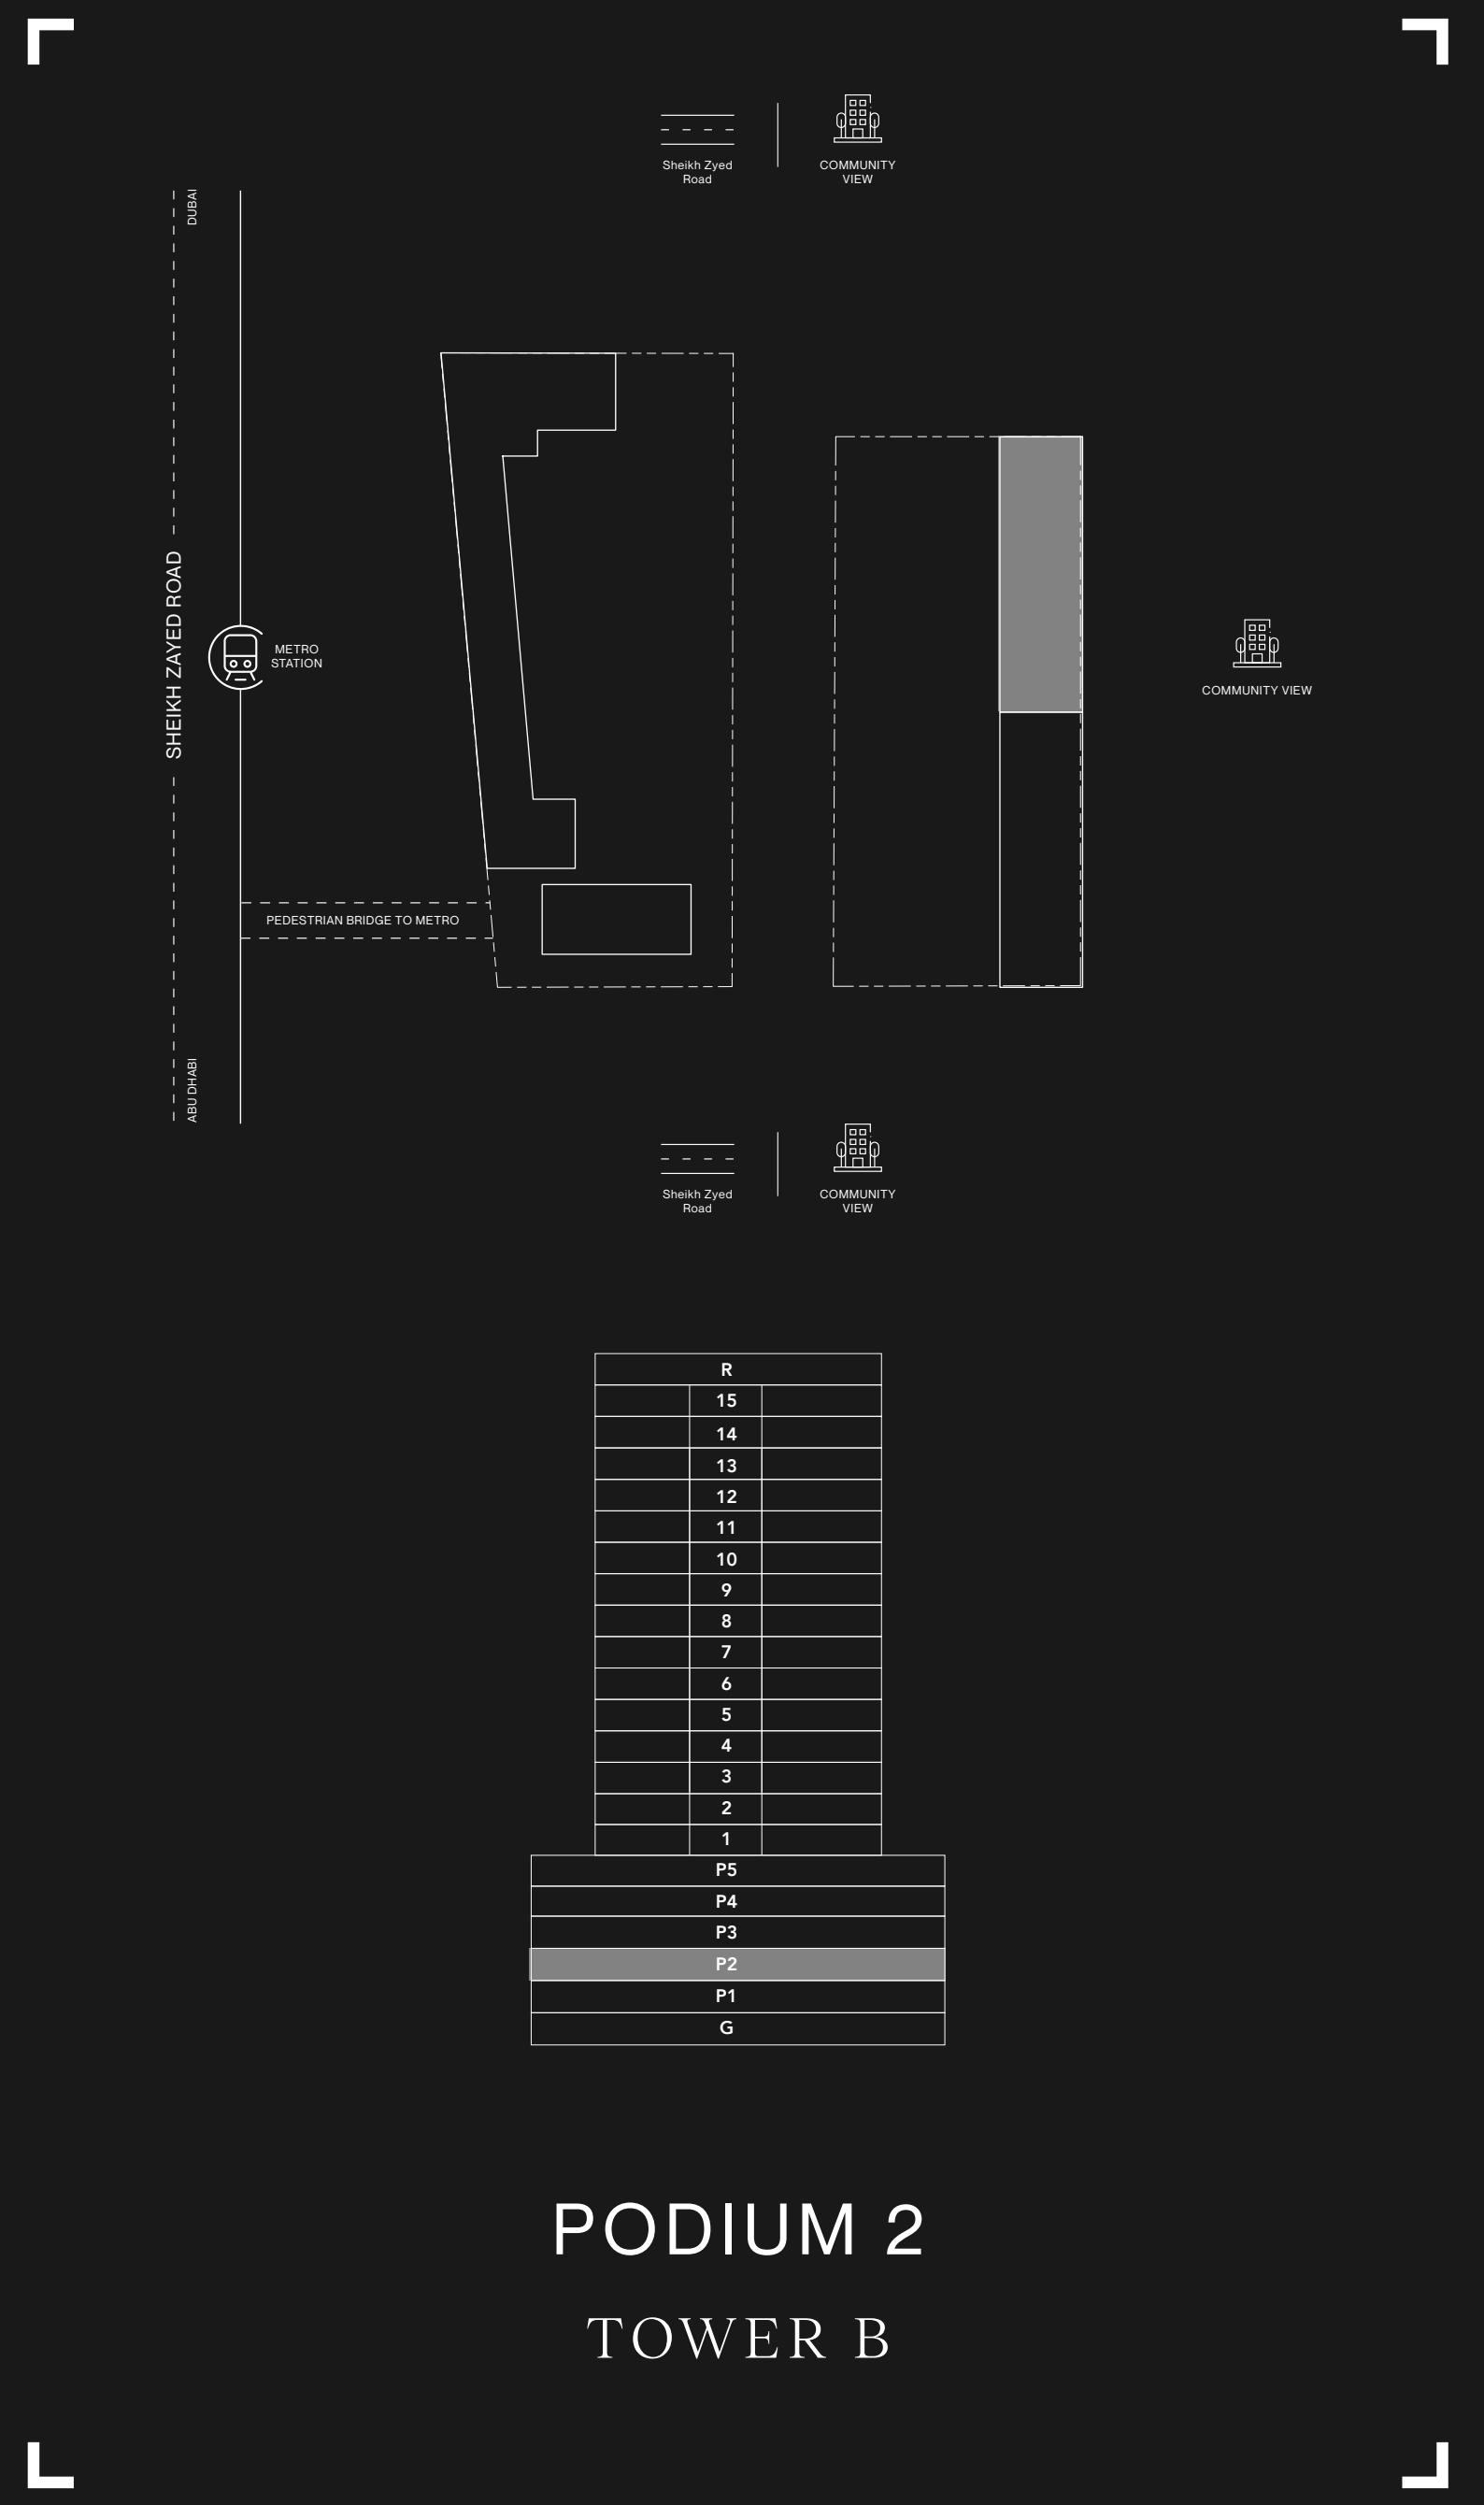

IMTIAZ

SHEIKH ZAYED ROAD, DUBAI

LIFE IN DISPLAY

FLOOR PLANS
TOWER B

RAW
DISTRICT
DUBAI

IMTIAZ

R
15
14
13
12
11
10
9
8
7
6
5
4
3
2
1
P5
P4
P3
P2
P1
G

GROUND TOWER B

RAW DISTRICT DUBAI

- Residential Gallery
- Retail

IMTIAZ

RAW DISTRICT DUBAI

R
15
14
13
12
11
10
9
8
7
6
5
4
3
2
1
P5
P4
P3
P2
P1
G

PODIUM 1 TOWER B

- STUDIO
- 1 BEDROOM

RAW DISTRICT DUBAI