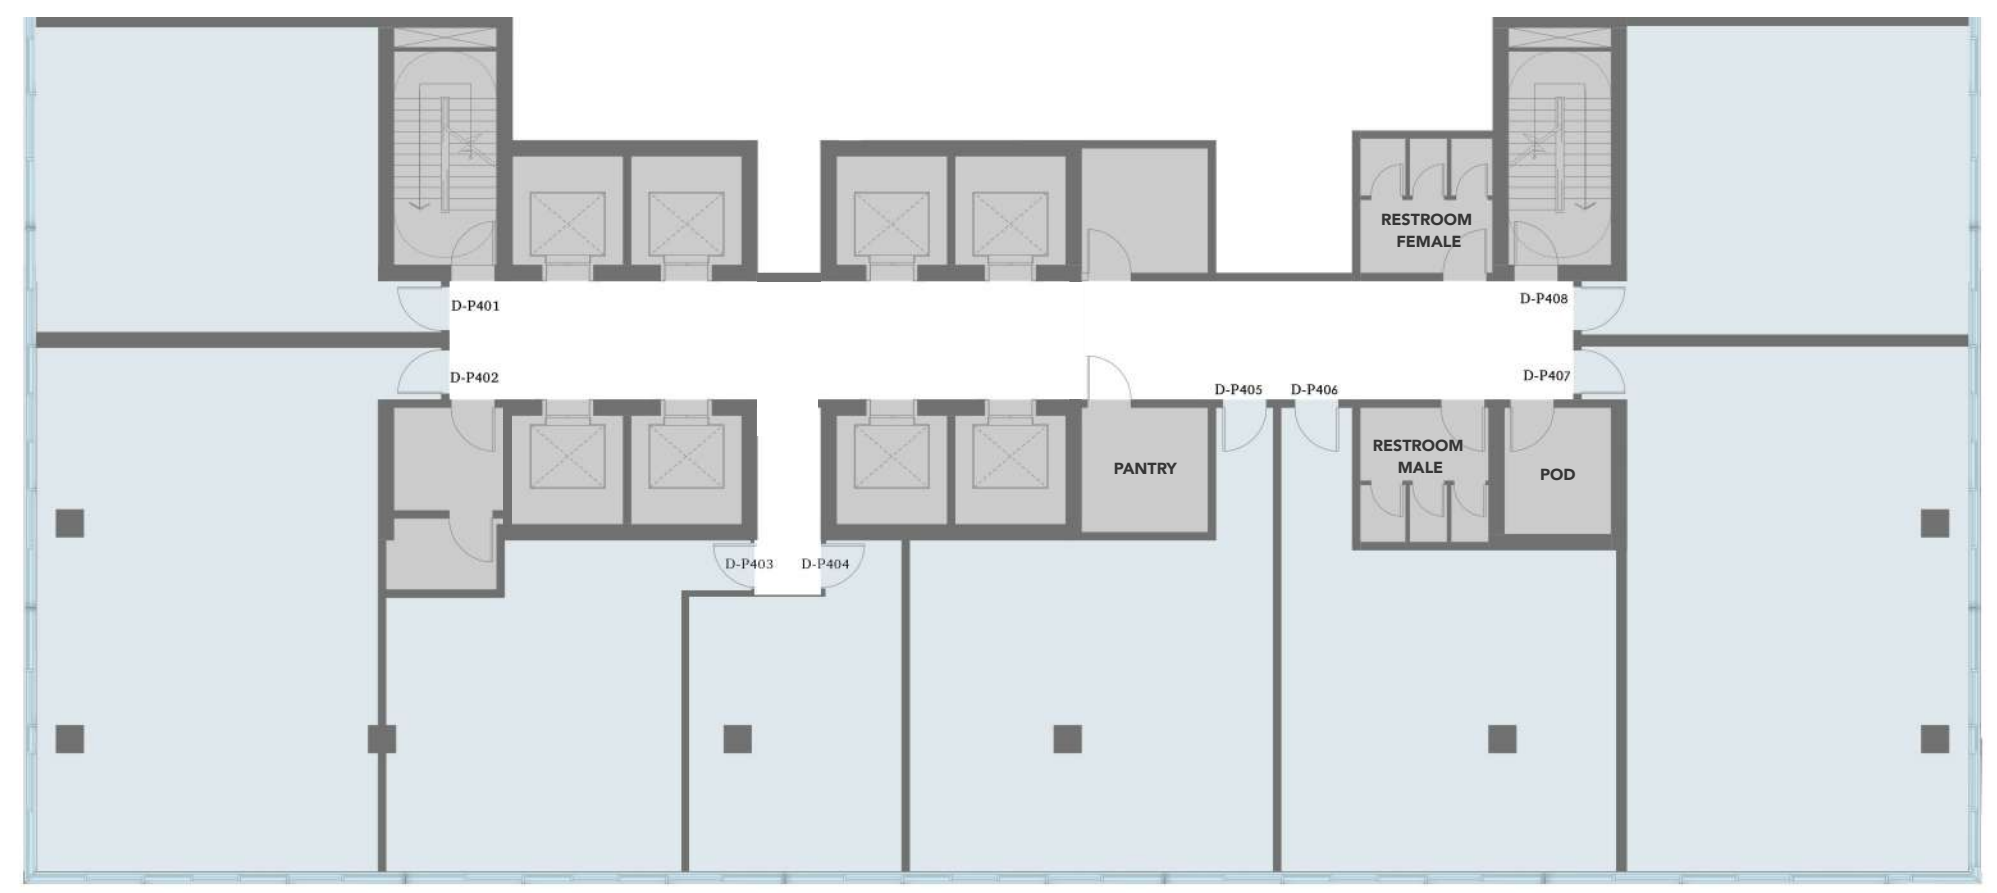

R	
15	
14	
13	
12	
11	
10	
9	
8	
7	
6	
5	
4	
3	
2	
1	
P5	
P4	
P3	
P2	
P1	
G	

PODIUM 4 TOWER D

RAW DISTRICT DUBAI

IMTIAZ

Office