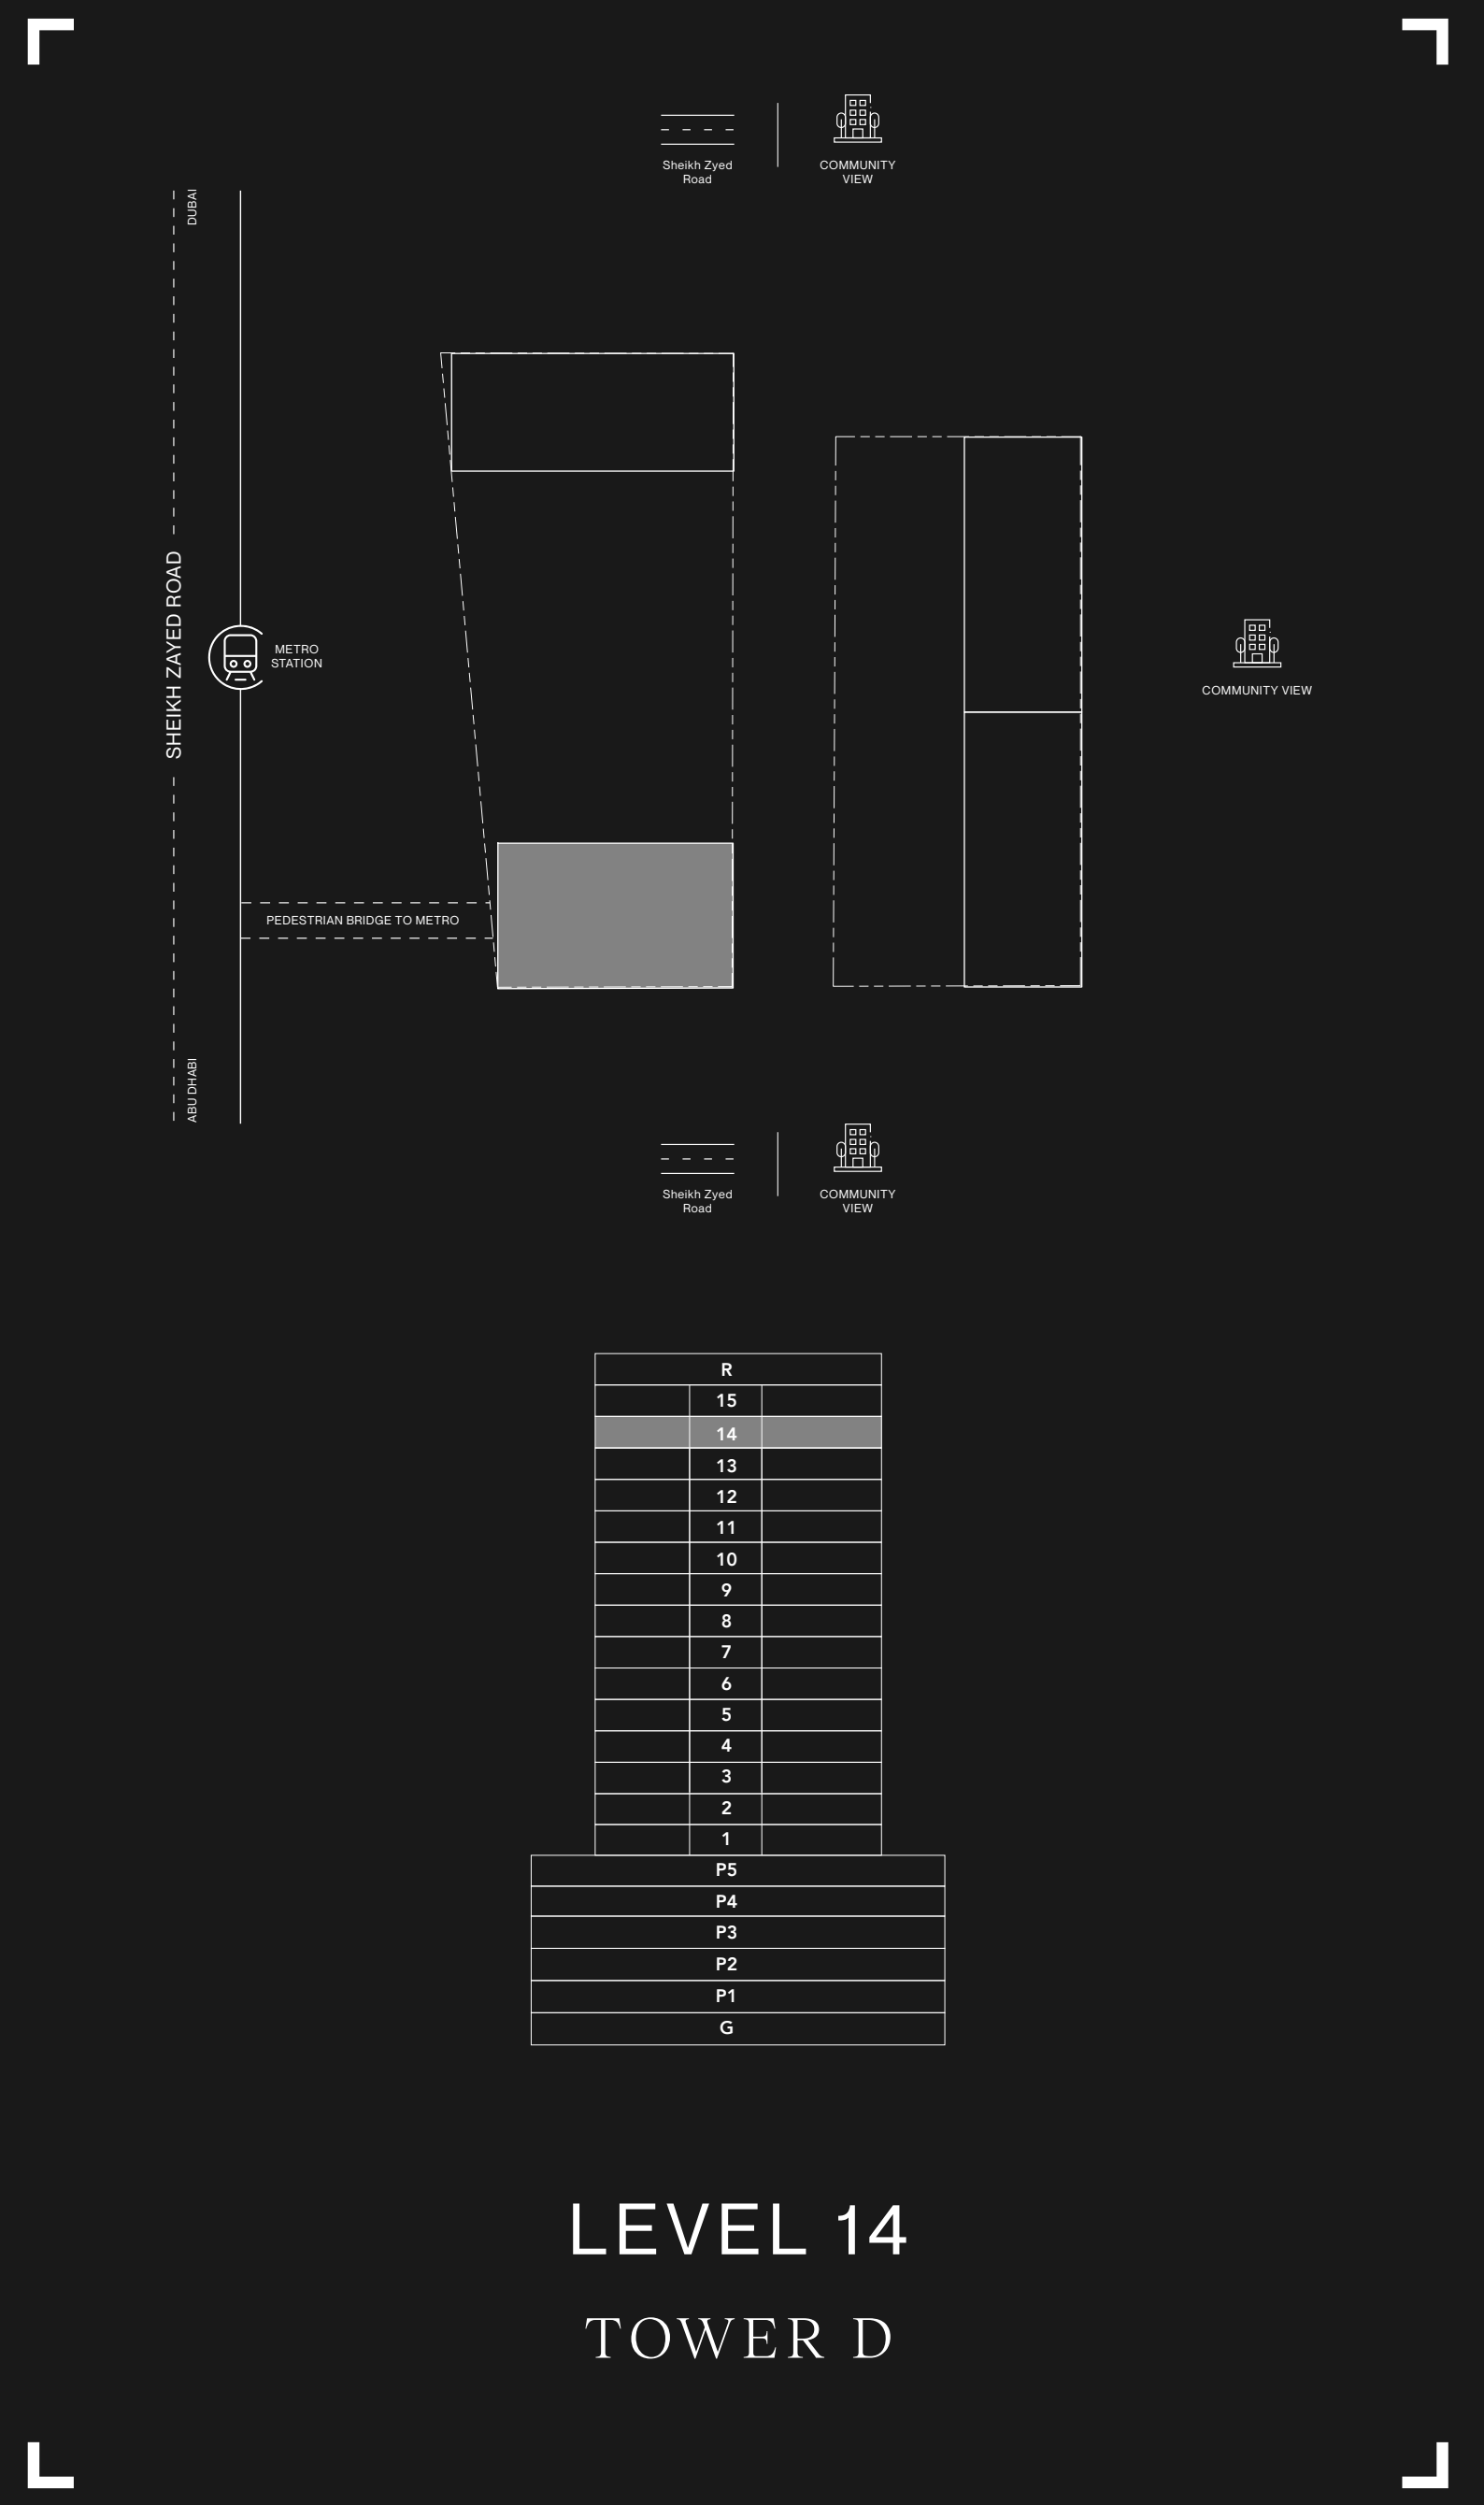

RAW DISTRICT DUBAI

LEVEL 14 TOWER D

Office