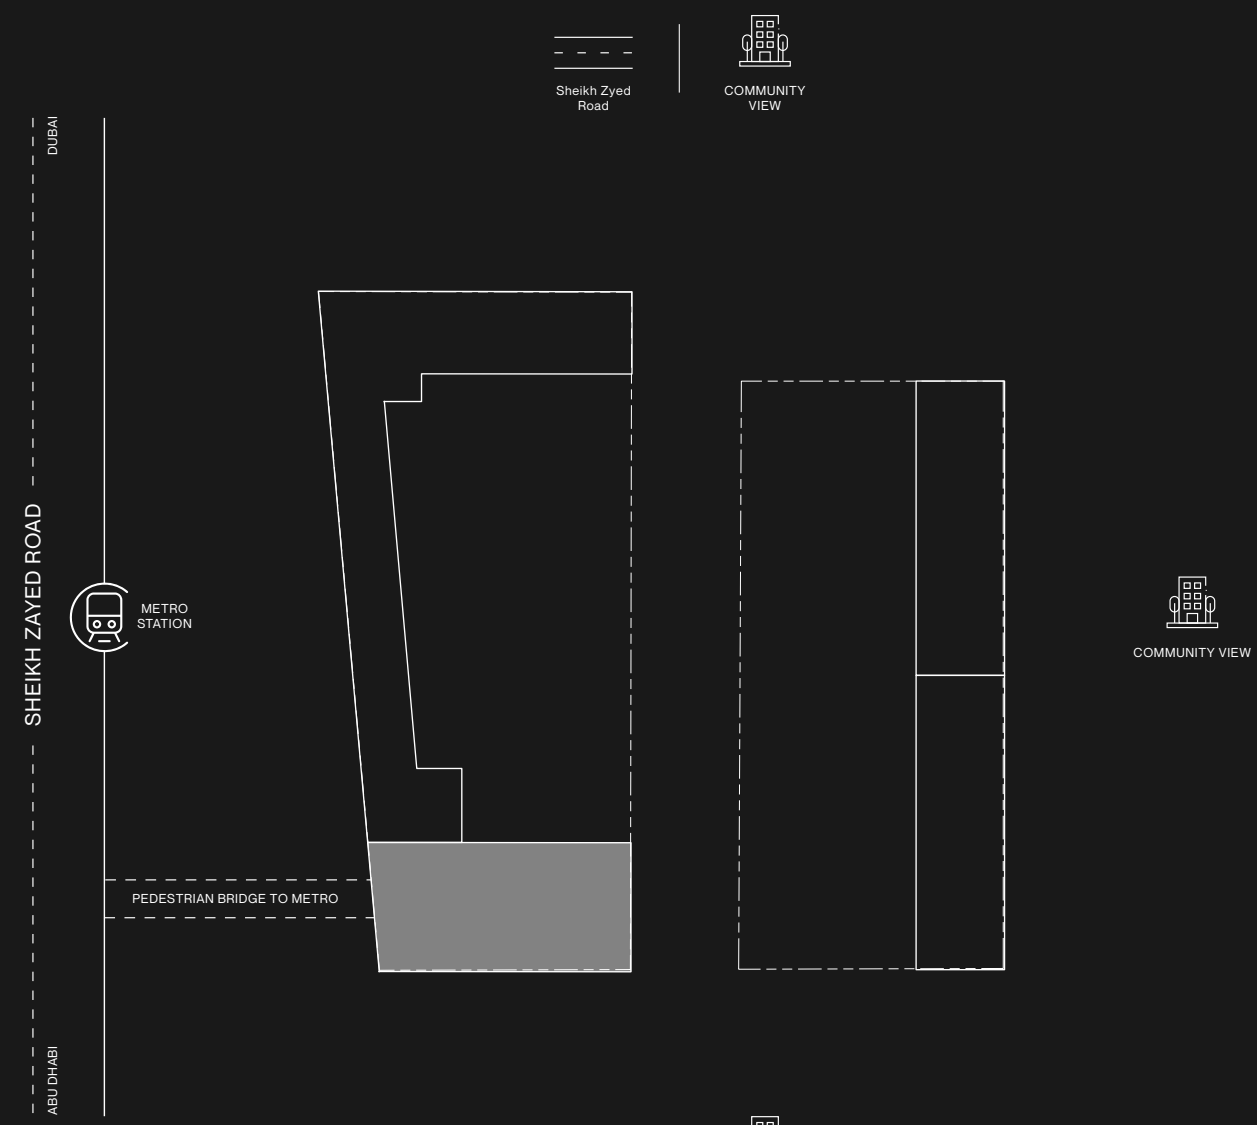

- Social Hub**
 The Vault
 F&B Restaurants
 The inner parks dining area
 Grooming quarter
 Salon
 Feature Staircase and Lift
 Sunken Seating and The Inner Circle
 Outdoor F&B with dining
 Grab and Go
 Bakery
 Coffee Corner (6AM Coffee Club)
 The Raw District Table
 The internal parks dinner

- Office Gallery Lobby**
 The Vault
 Seating Lounge Area
 Game District
 Casual co-working spaces
 Male Washroom
 Female Washroom
 POD Toilet
 Main Lift Lobby
 Reception Lobby
 Imtiaz Art Collection

IMTIAZ

Mezzanine floor Amenities

- Gym – Raw Theory**
 Gym Reception
 Refreshment Lounge Area
 Pantry
 Male Toilets and Changing Rooms with steam and ice bath
 Female Toilets Changing Rooms with steam and ice bath
 Male Lockers
 Female Lockers
 Spinning Room
 AI Power Gym
 Zumba Area
 Meditation Area
 Pilates Area
 Cardio Zone
 Strength Zone
 Stretching Zone
 RAW 15 Minutes
 HIIT Equipment / Training
 Yoga Area with Hammock