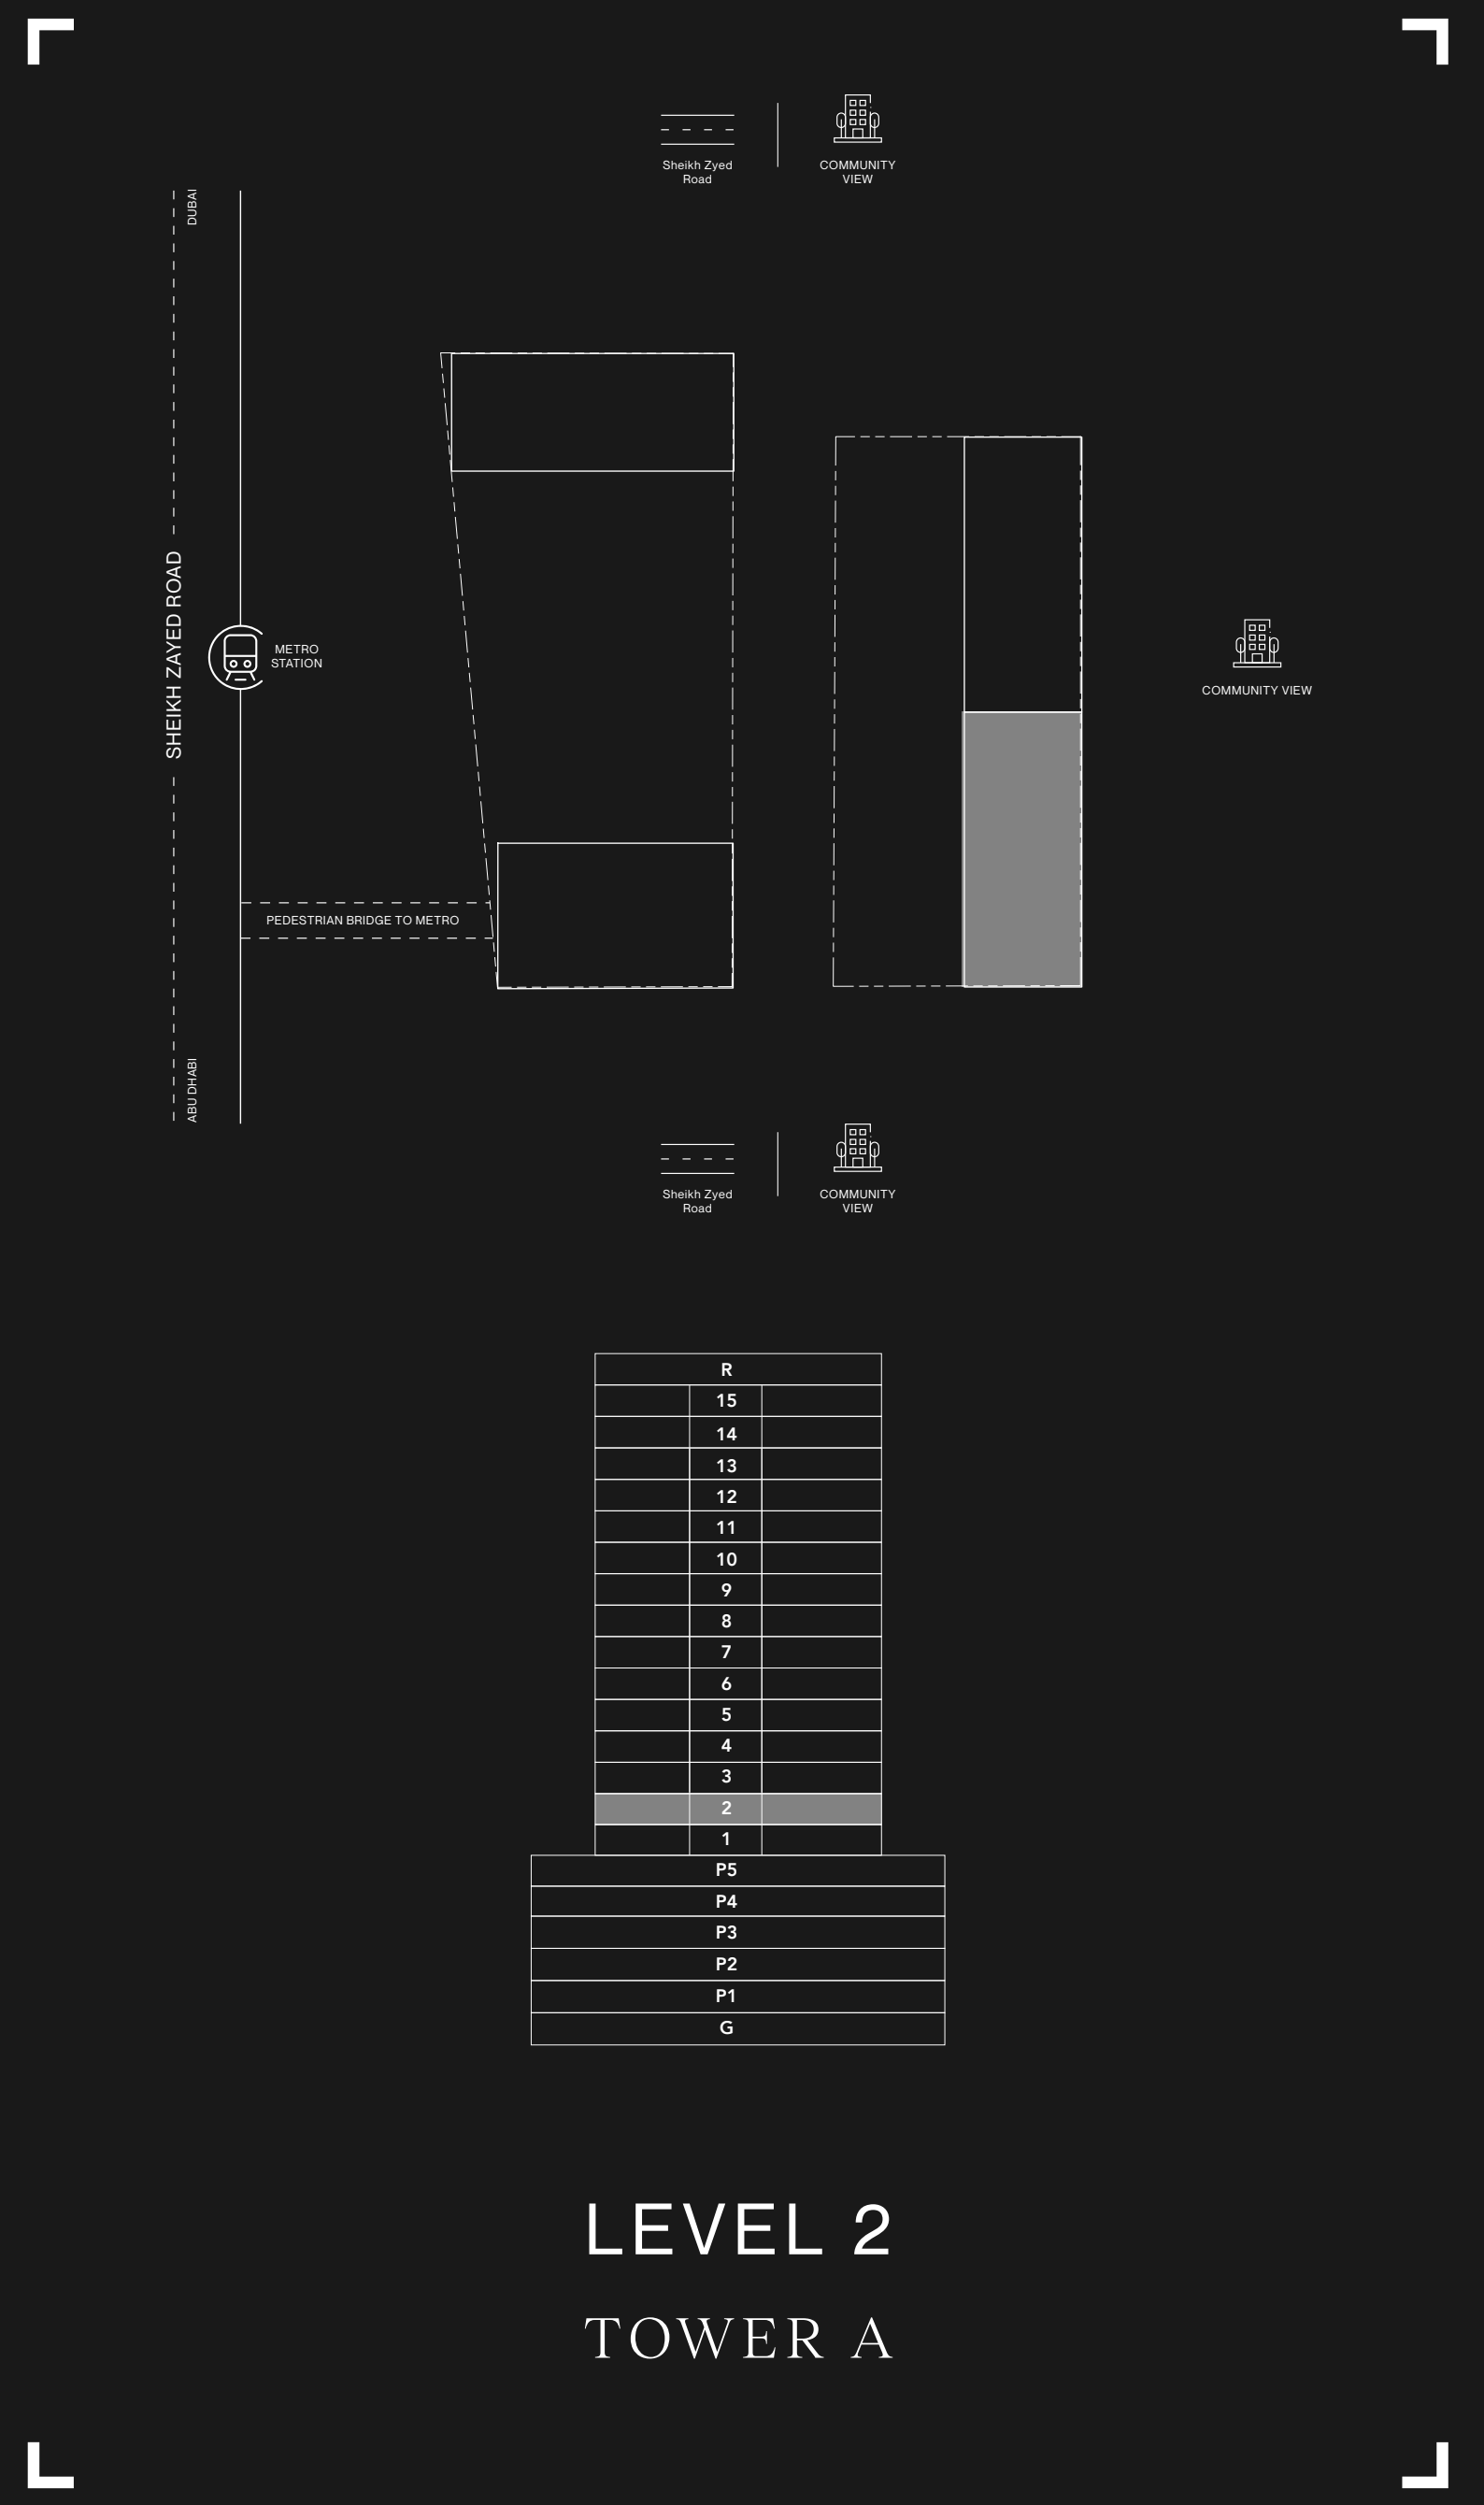

LEVEL 2 TOWER A