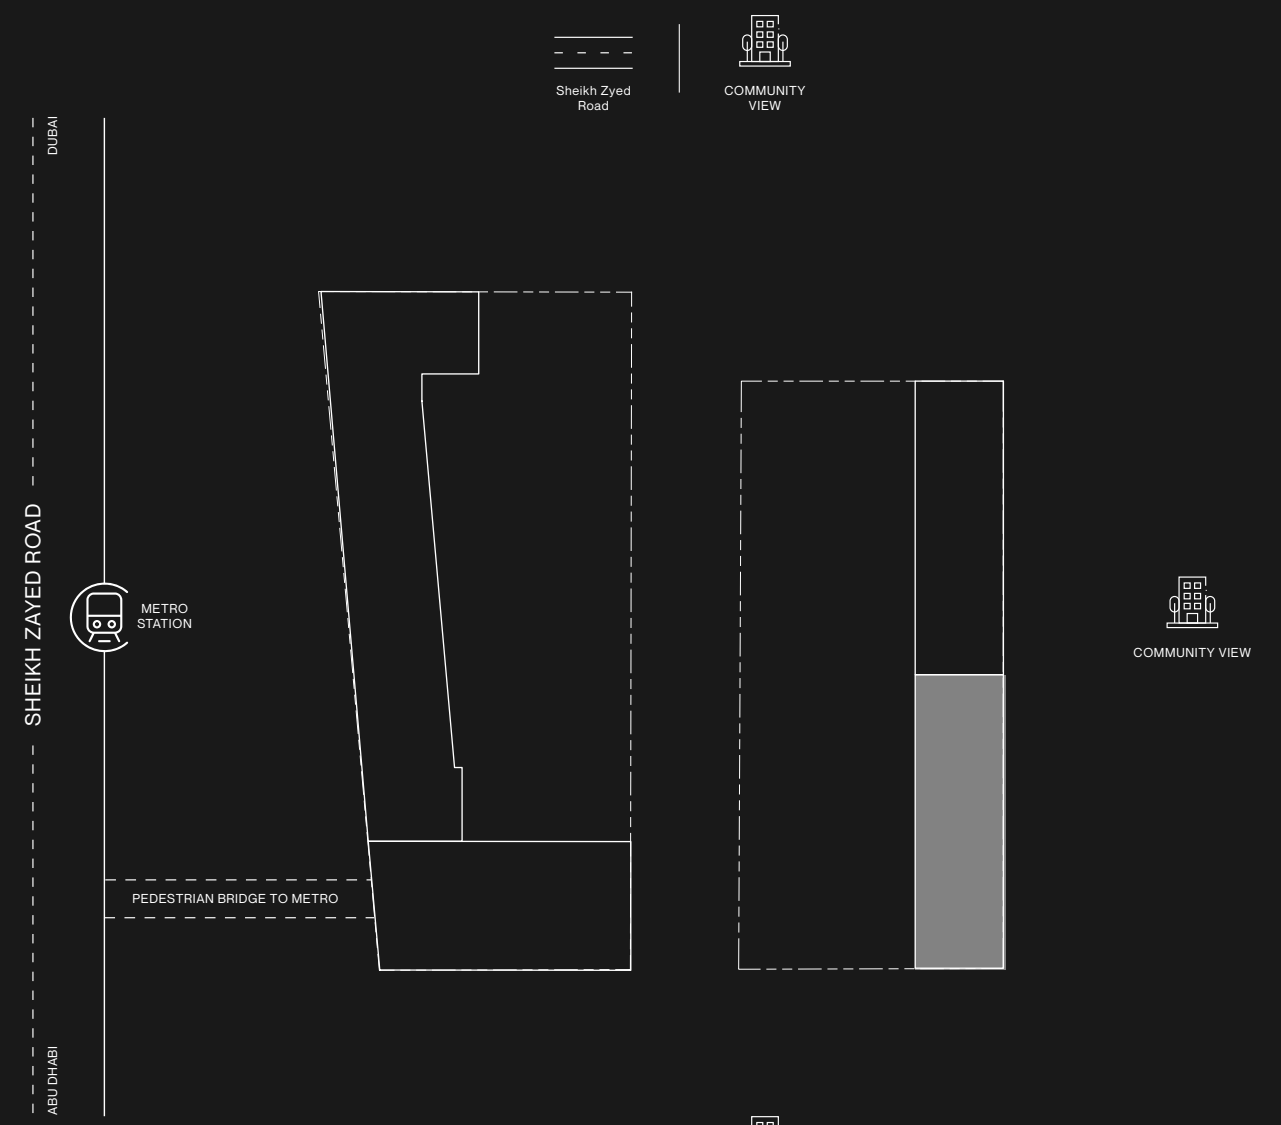

RAW DISTRICT DUBAI

R
15
14
13
12
11
10
9
8
7
6
5
4
3
2
1
P5
P4
P3
P2
P1
G

PODIUM 1 TOWER A

- STUDIO
- 1 BEDROOM