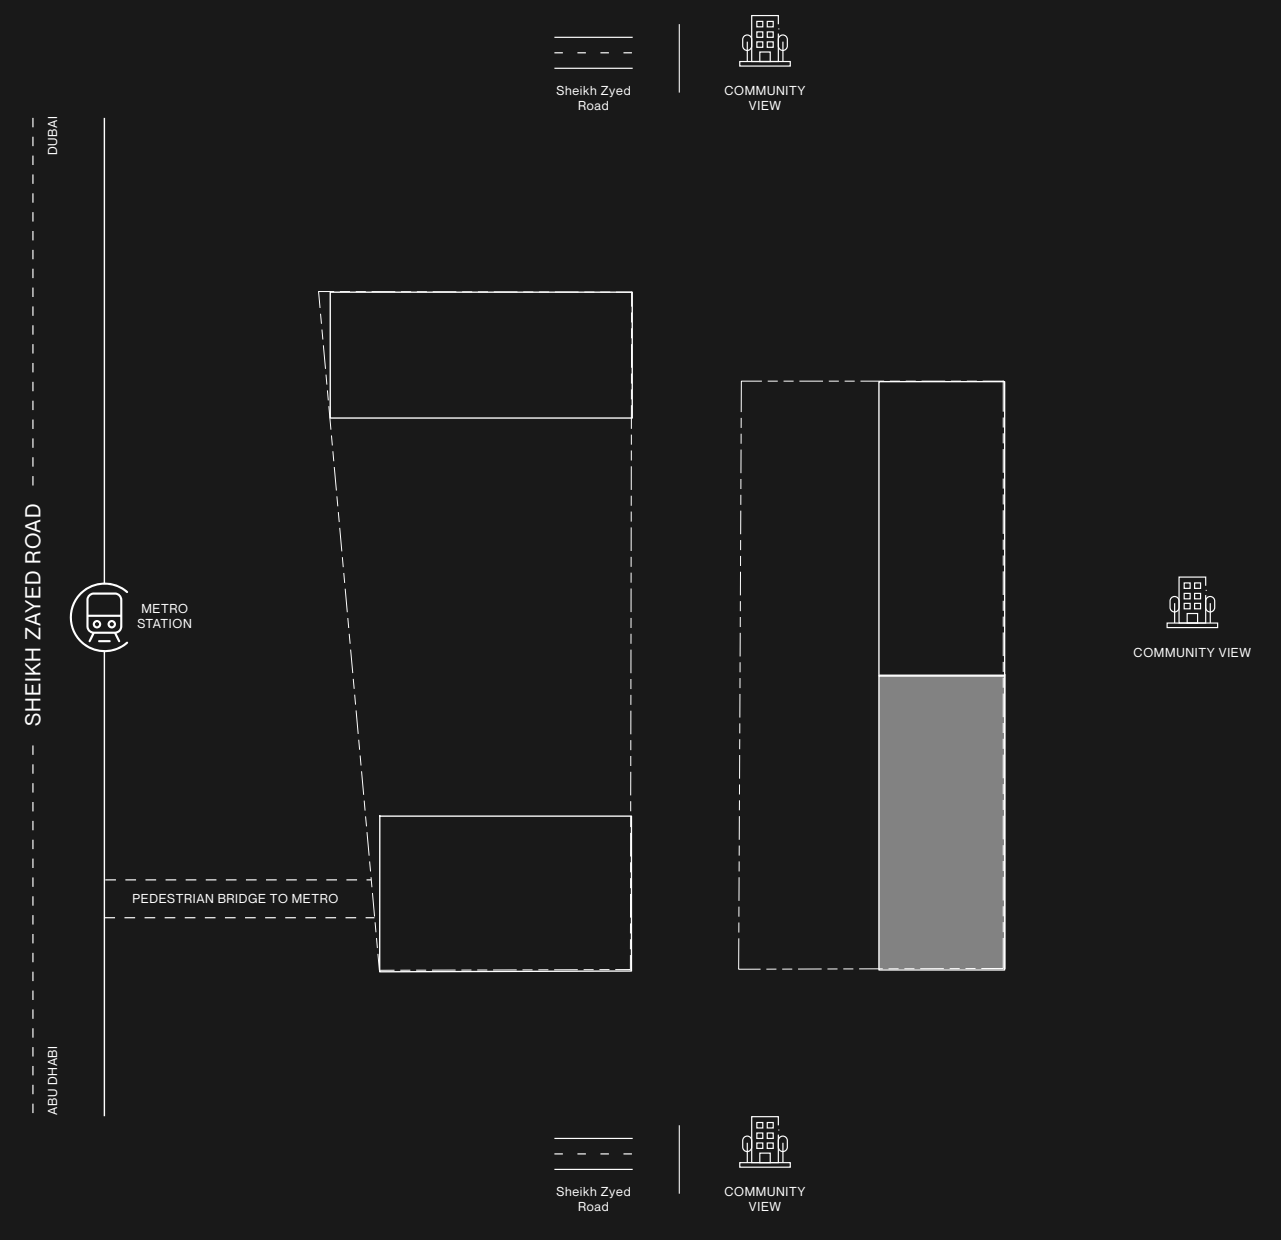

LEVEL 14 TOWER A