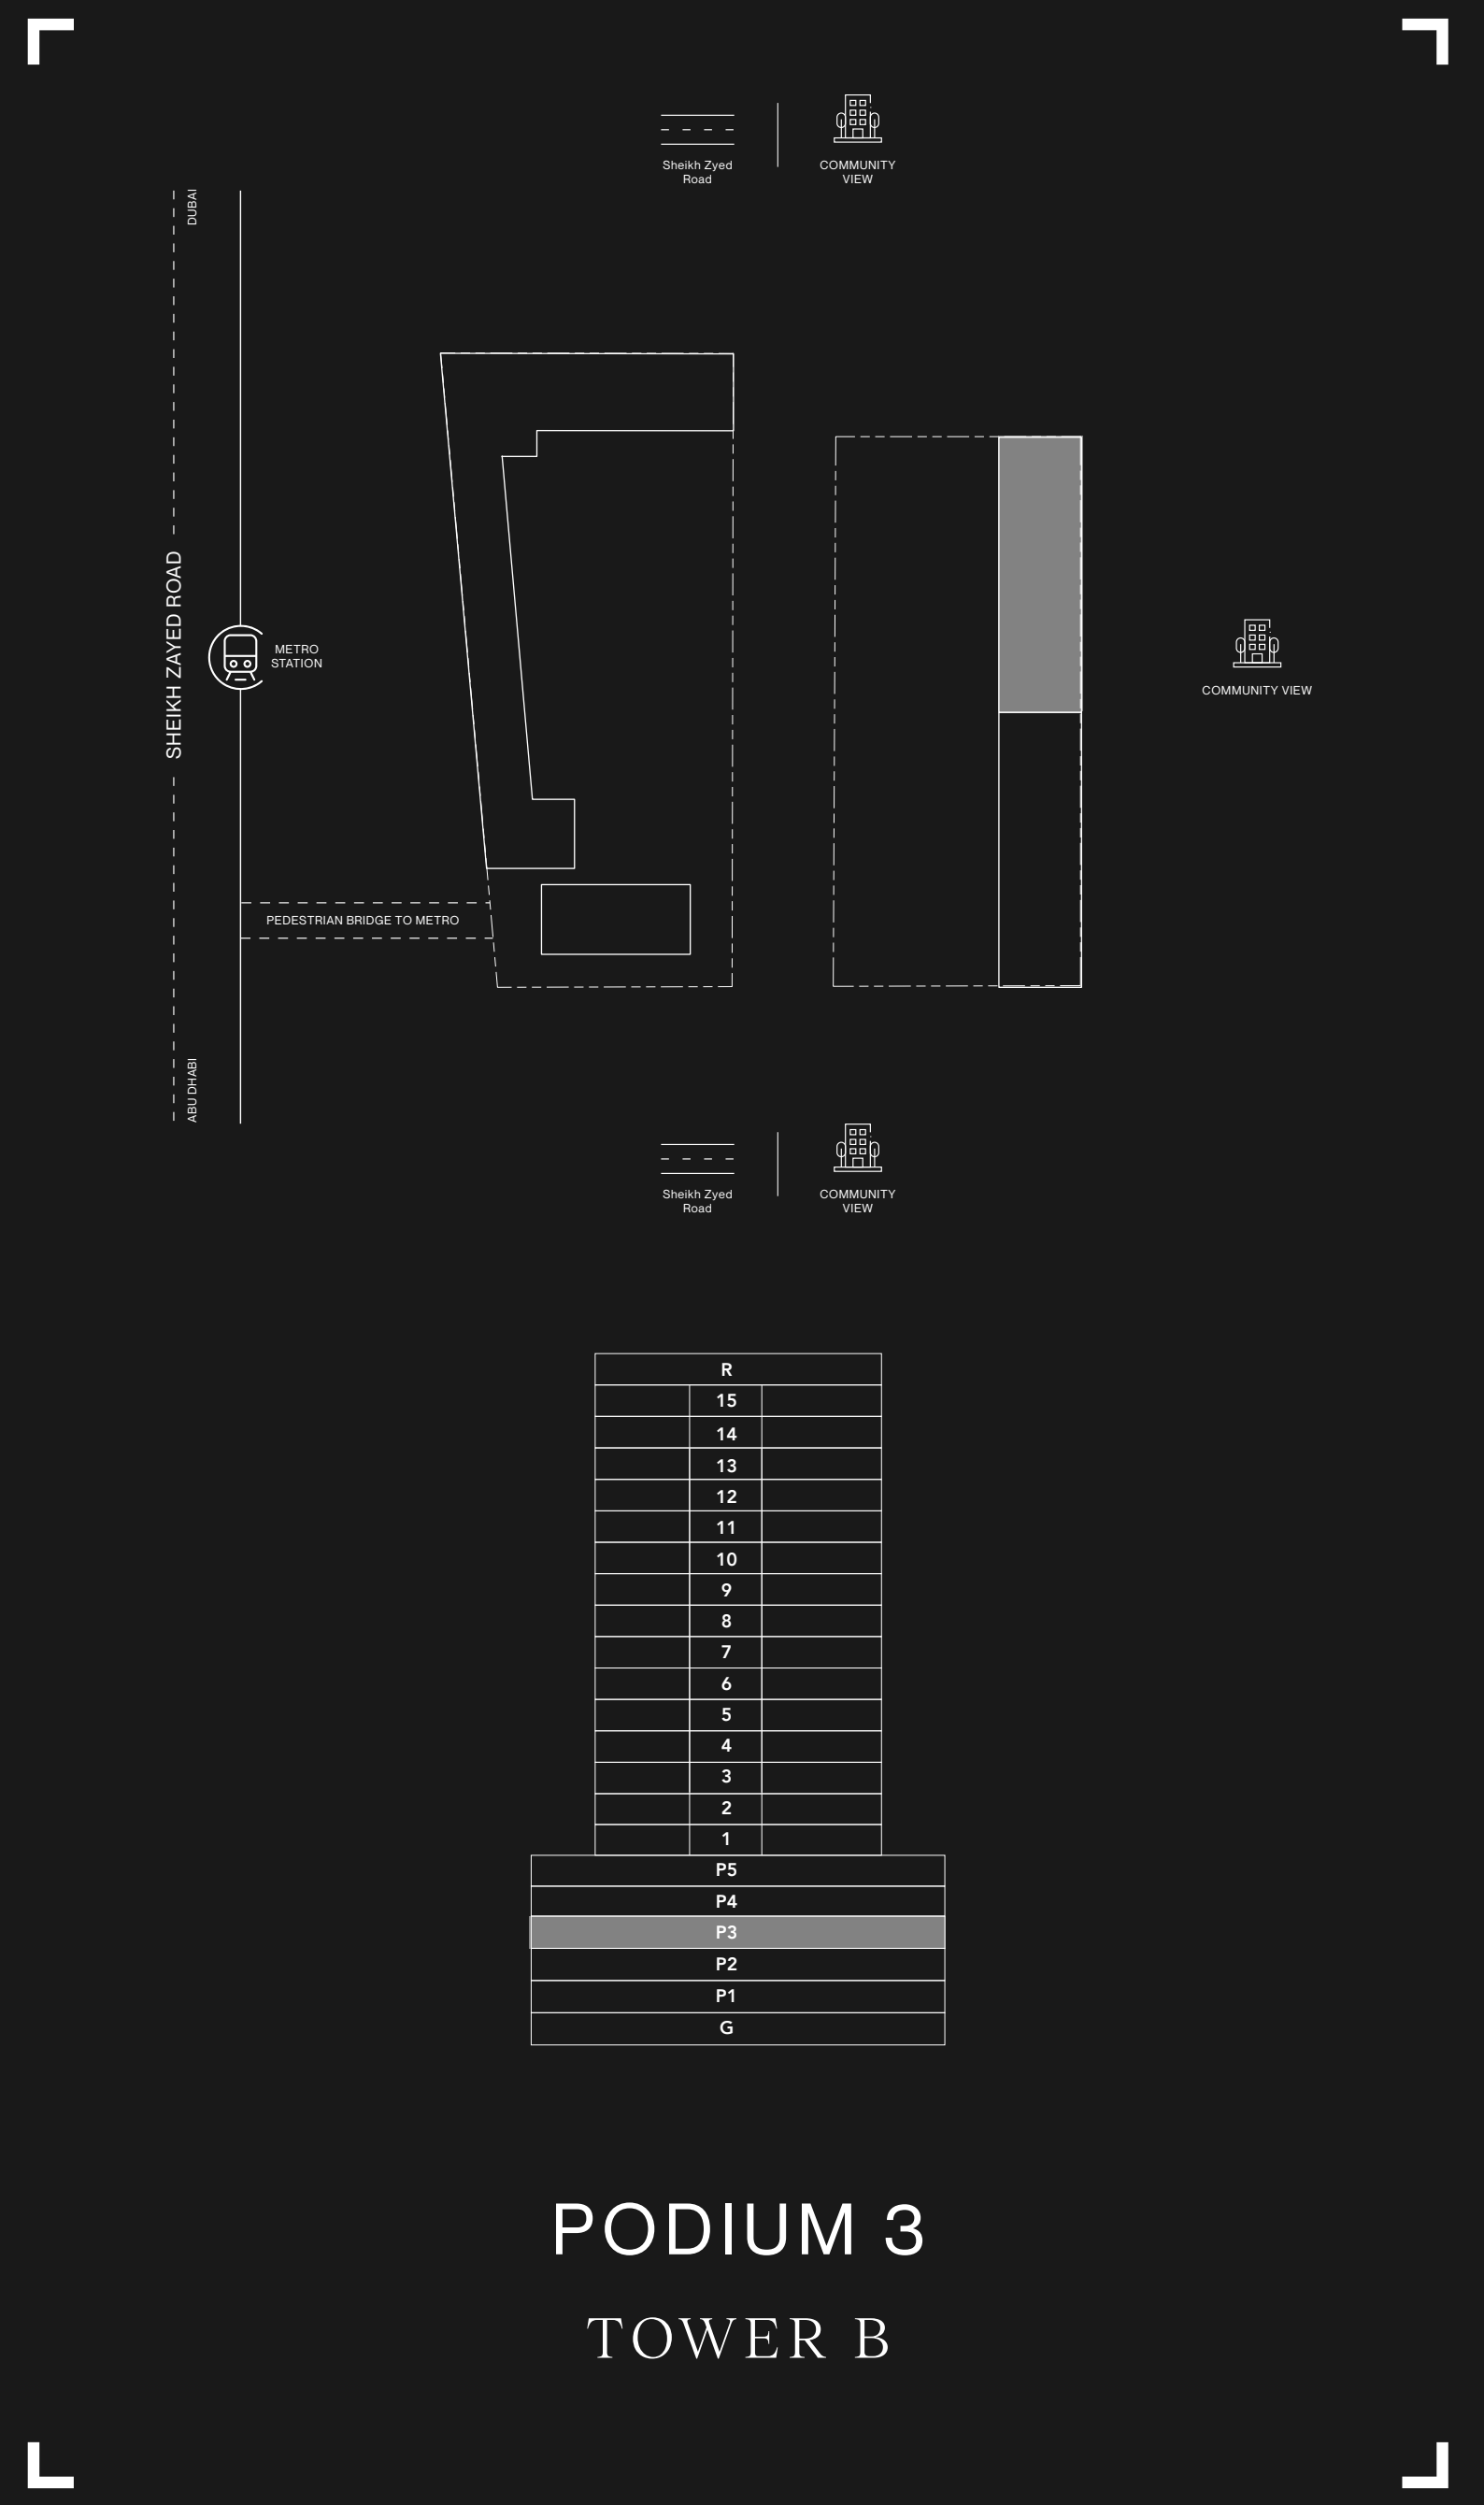

RAW DISTRICT DUBAI

R
15
14
13
12
11
10
9
8
7
6
5
4
3
2
1
P5
P4
P3
P2
P1
G

PODIUM 3 TOWER B

- STUDIO
- 1 BEDROOM