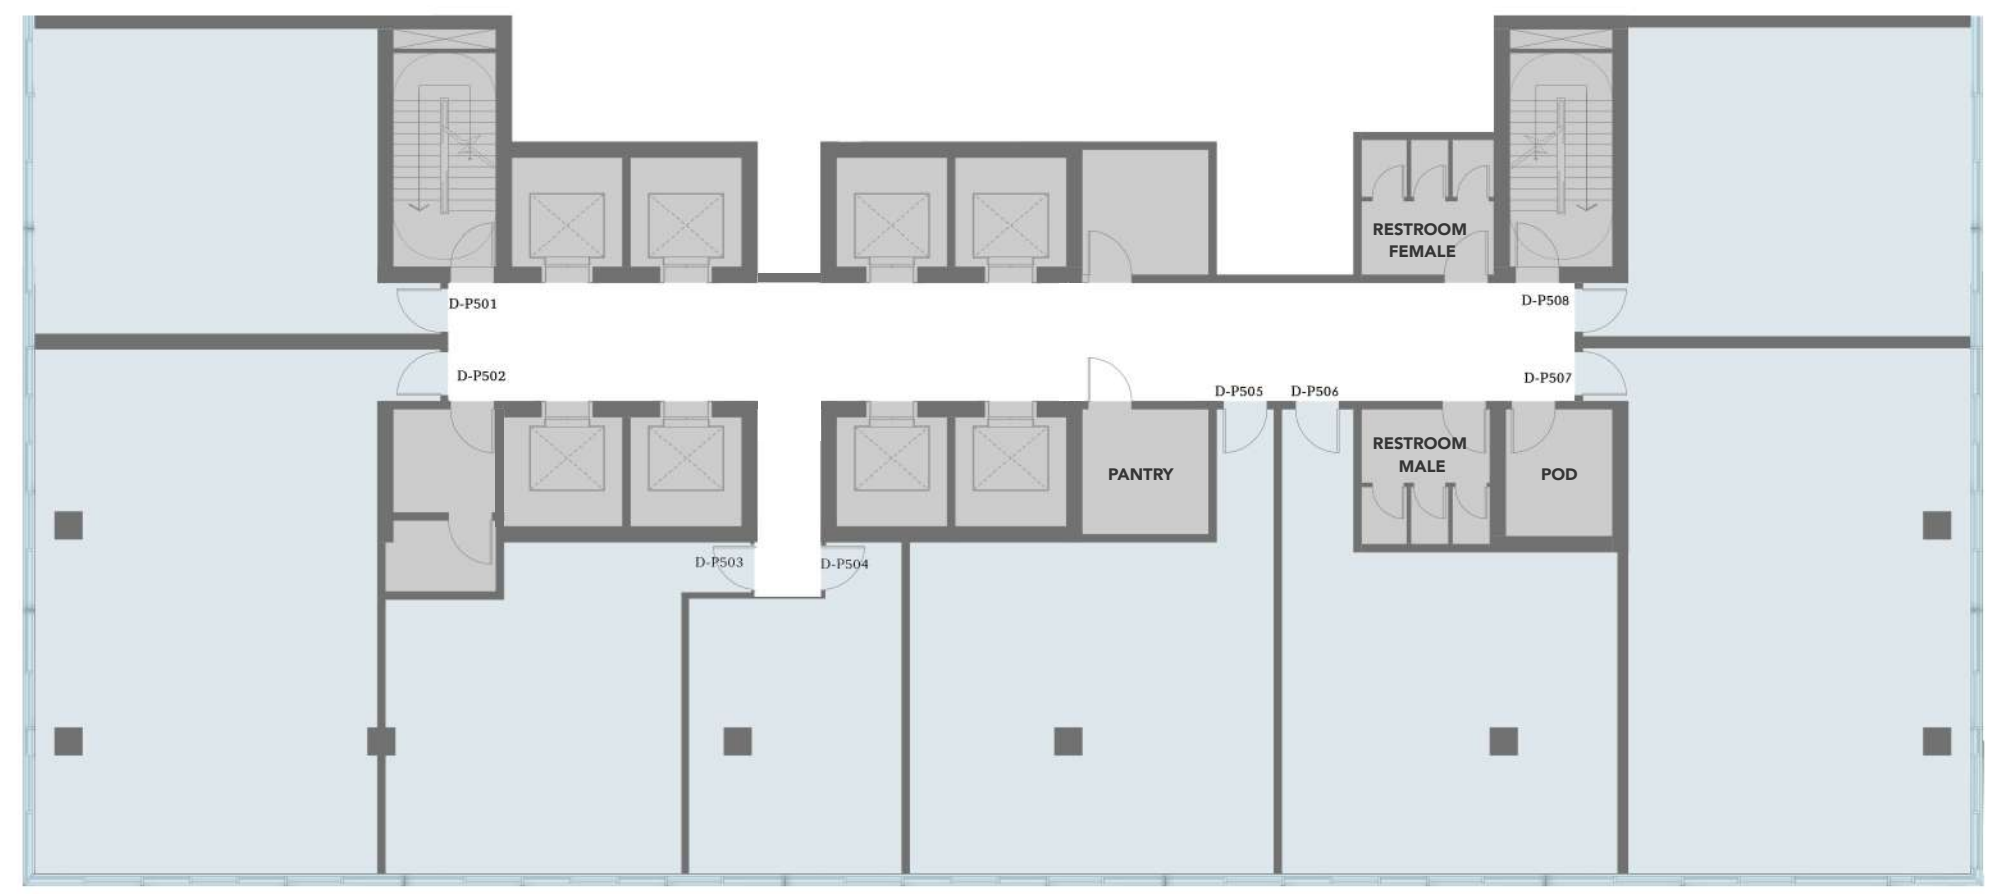

R
15
14
13
12
11
10
9
8
7
6
5
4
3
2
1
P5
P4
P3
P2
P1
G

PODIUM 5
TOWER D

RAW
DISTRICT
DUBAI

IMTIAZ

Office