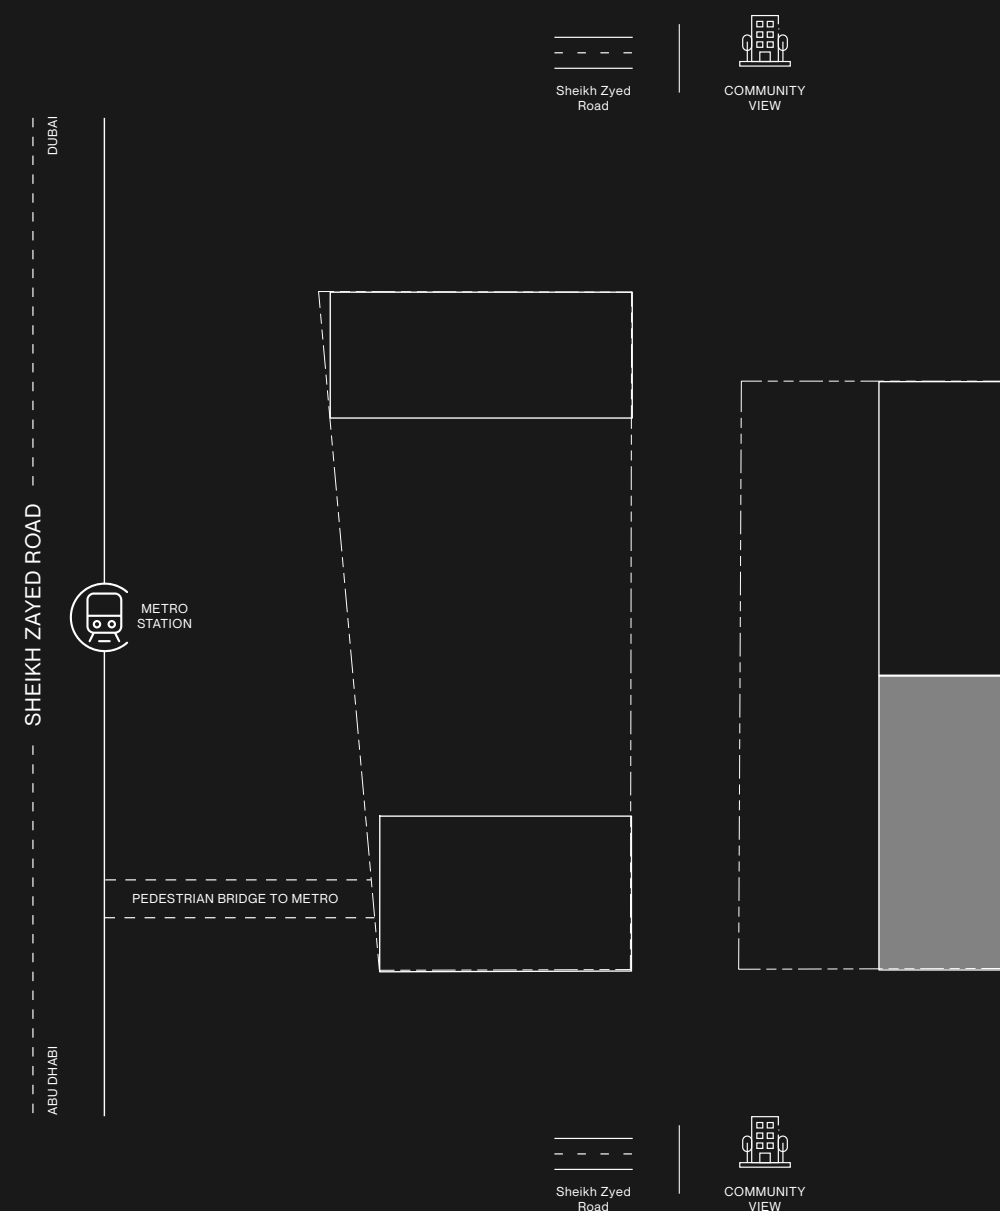

LEVEL 14 TOWER A

RAW DISTRICT DUBAI

- STUDIO
- 1 BEDROOM
- 2 BEDROOM

R
15
14
13
12
11
10
9
8
7
6
5
4
3
2
1
P5
P4
P3
P2
P1
G

LEVEL 15 TOWER A

R
15
14
13
12
11
10
9
8
7
6
5
4
3
2
1
P5
P4
P3
P2
P1
G

LEVEL R
TOWER A

IMTIAZ

SHEIKH ZAYED ROAD, DUBAI

LIFE IN DISPLAY

FLOOR PLANS
TOWER B

RAW
DISTRICT
DUBAI

IMTIAZ

R
15
14
13
12
11
10
9
8
7
6
5
4
3
2
1
P5
P4
P3
P2
P1
G

GROUND TOWER B