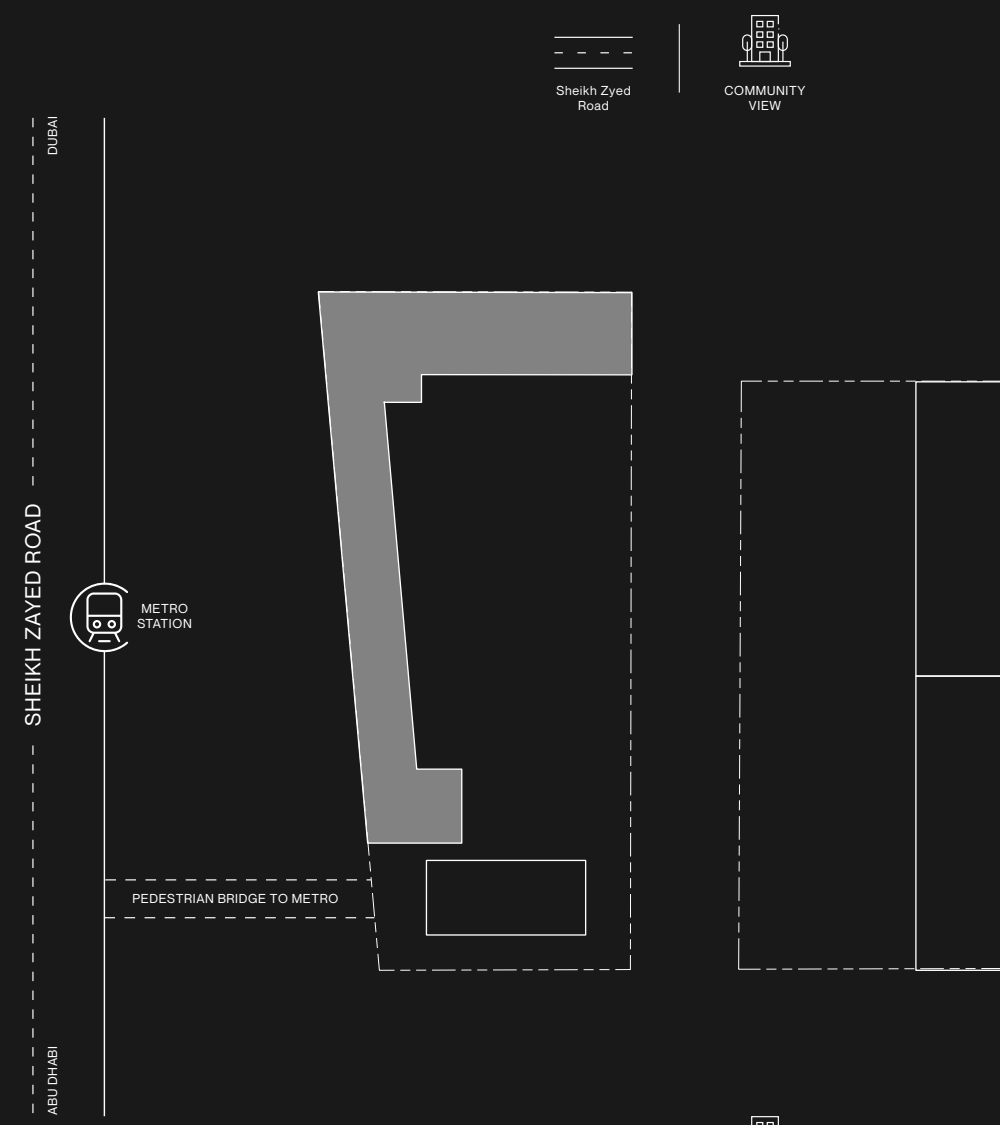

IMTIAZ

Mezzanine floor Amenities

Gym – Raw Theory

- Gym Reception
- Refreshment Lounge Area
- Pantry
- Male Toilets and Changing Rooms with steam and ice bath
- Female Toilets Changing Rooms with steam and ice bath
- Male Lockers
- Female Lockers
- Spinning Room
- AI Power Gym
- Zumba Area
- Meditation Area
- Pilates Area
- Cardio Zone
- Strength Zone
- Stretching Zone
- RAW 15 Minutes
- HIIT Equipment / Training
- Yoga Area with Hammock

R		
15		
14		
13		
12		
11		
10		
9		
8		
7		
6		
5		
4		
3		
2		
1		
P5		
P4		
P3		
P2		
P1		
G		

**PODIUM 2
TOWER C**

**RAW
DISTRICT
DUBAI**

- STUDIO
- 1 BEDROOM

IMTIAZ

R
15
14
13
12
11
10
9
8
7
6
5
4
3
2
1
P5
P4
P3
P2
P1
G