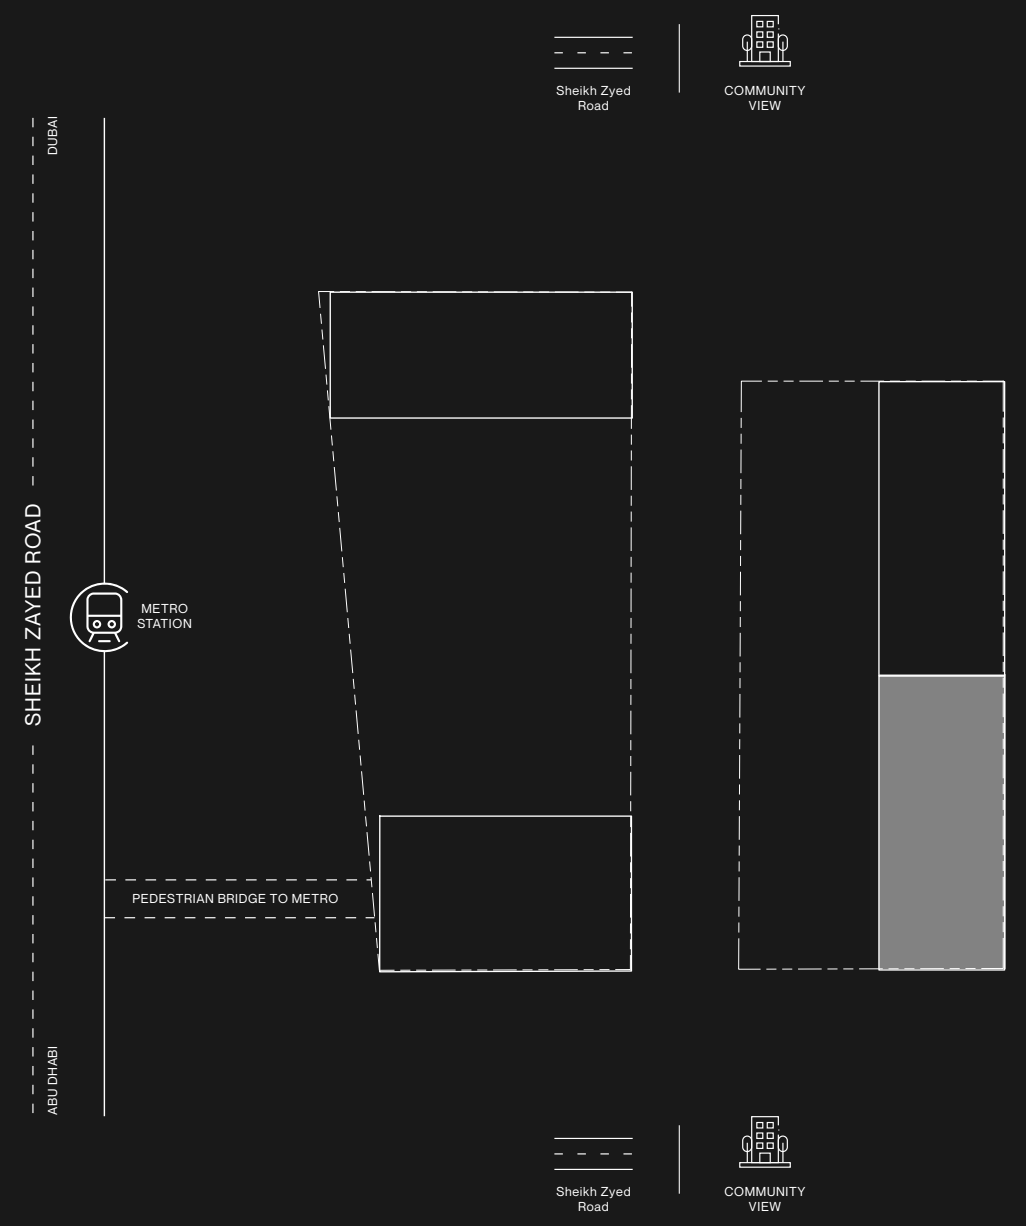

- STUDIO
- 1 BEDROOM
- 2 BEDROOM
- 3 BEDROOM

RAW DISTRICT DUBAI

- STUDIO
- 1 BEDROOM
- 2 BEDROOM

R		
15		
14		
13		
12		
11		
10		
9		
8		
7		
6		
5		
4		
3		
2		
1		
P5		
P4		
P3		
P2		
P1		
G		

LEVEL 12 TOWER A