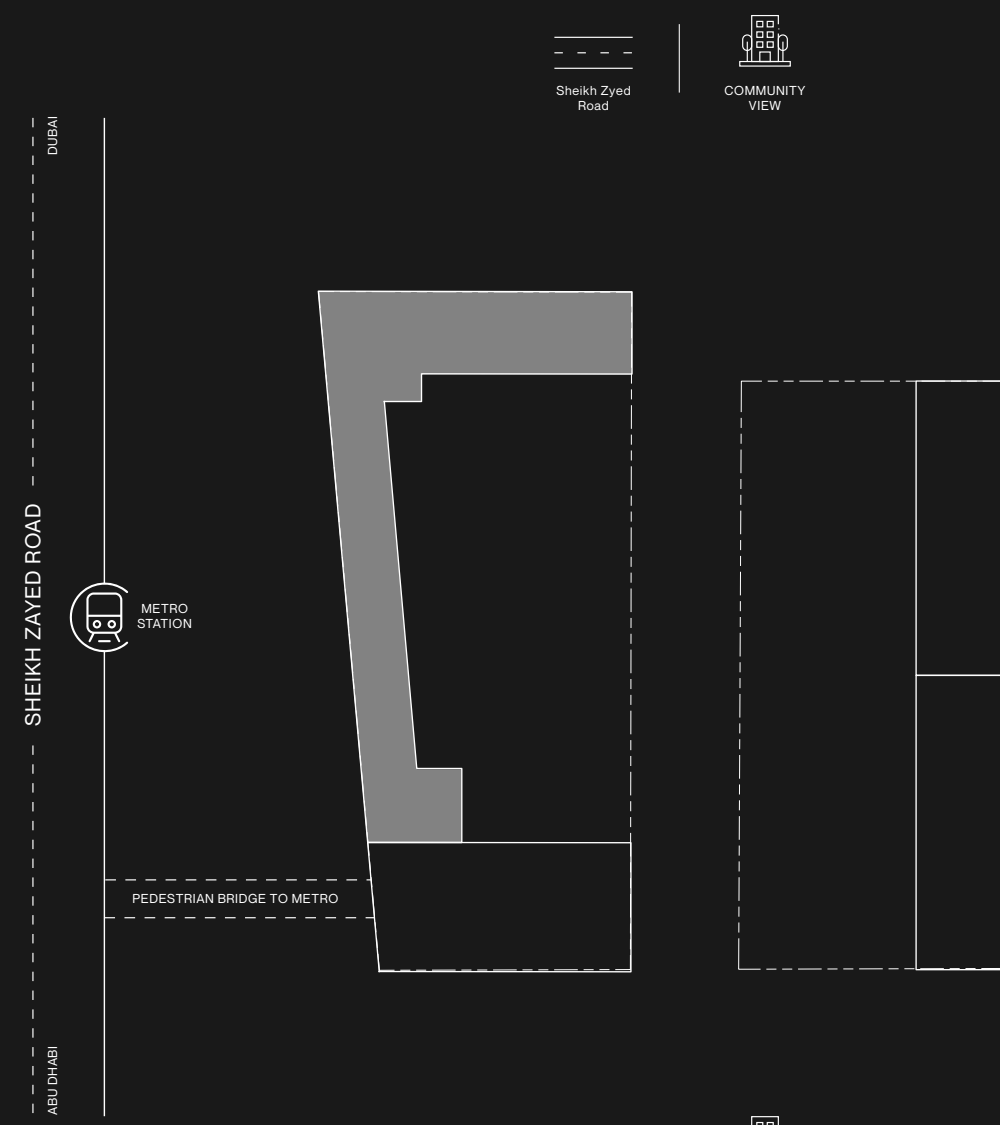

R
15
14
13
12
11
10
9
8
7
6
5
4
3
2
1
P5
P4
P3
P2
P1
G

PODIUM 4
TOWER C

RAW
DISTRICT
DUBAI