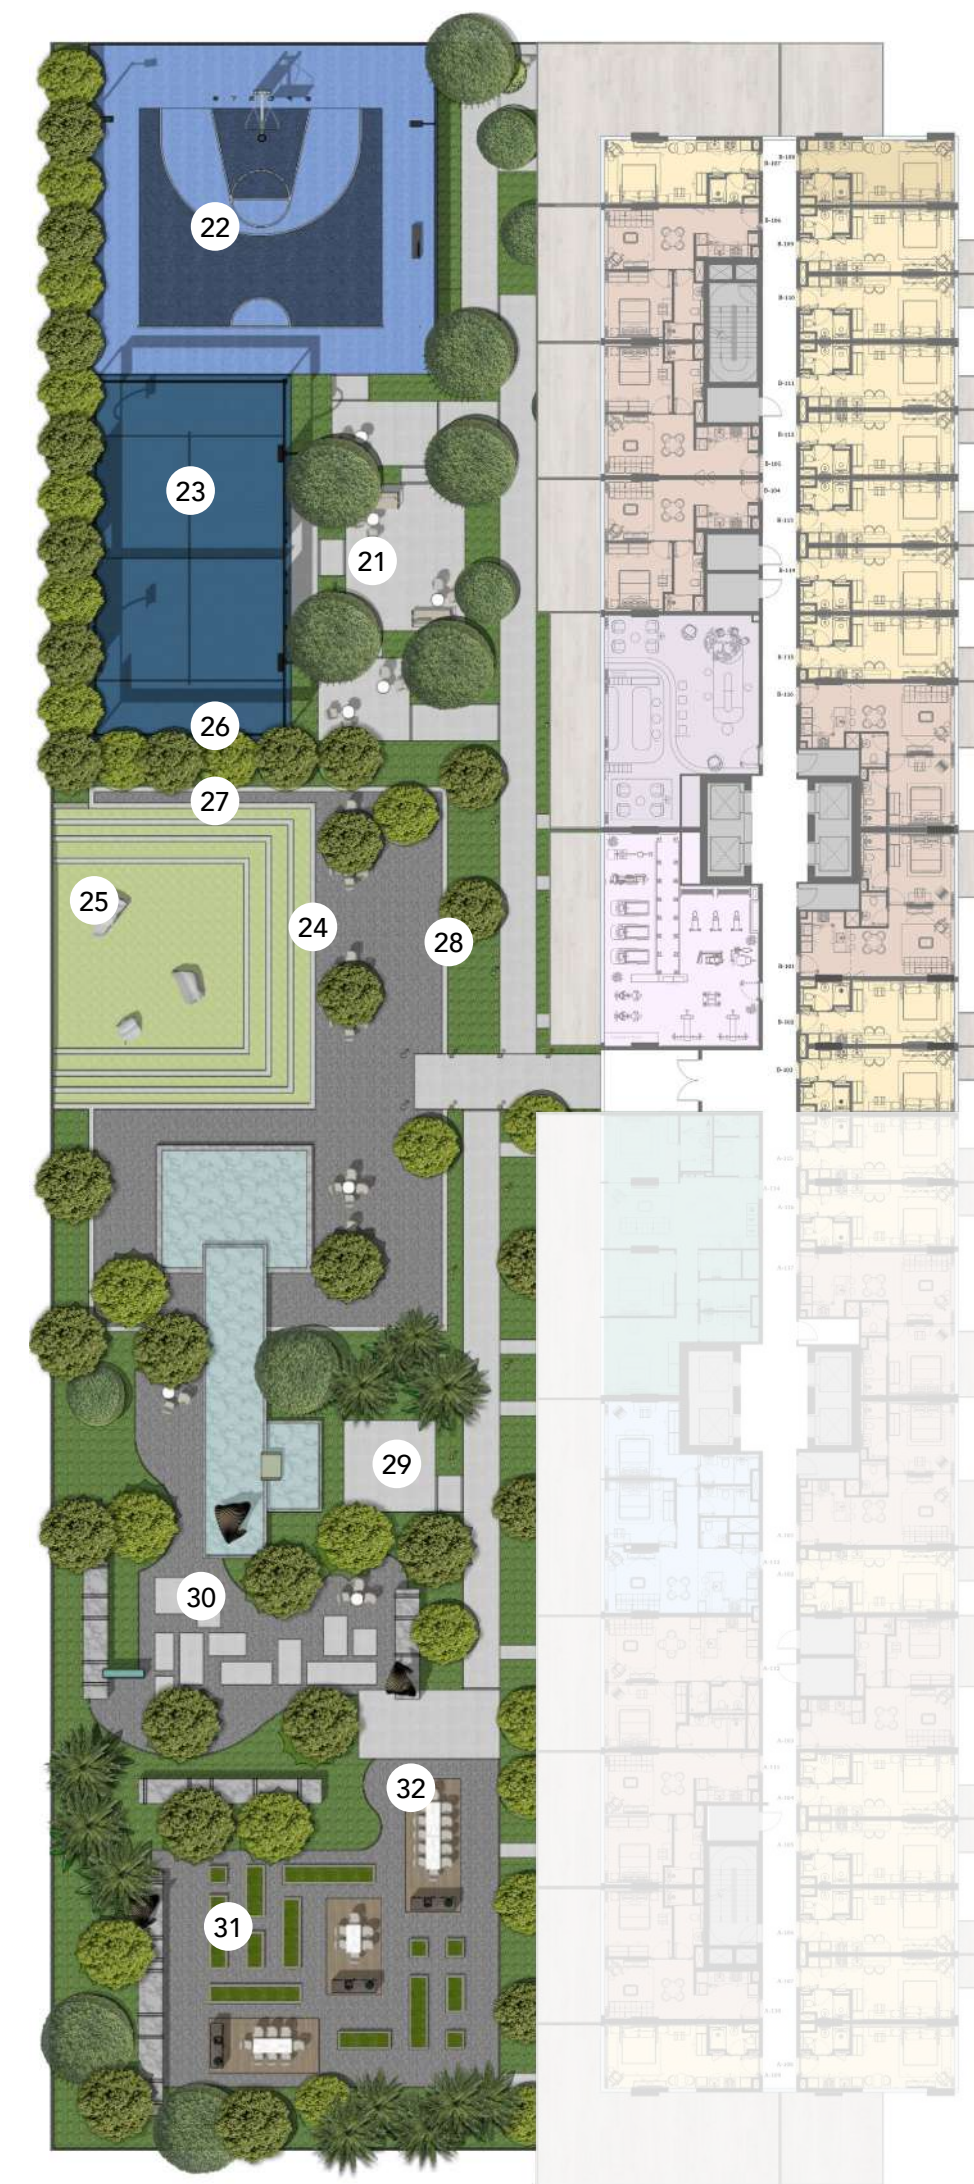

- STUDIO
- 1 BEDROOM

RAW DISTRICT DUBAI

R
15
14
13
12
11
10
9
8
7
6
5
4
3
2
1
P5
P4
P3
P2
P1
G

PODIUM 3 TOWER B

- STUDIO
- 1 BEDROOM

RAW DISTRICT DUBAI

PODIUM 4
TOWER B

- STUDIO
- 1 BEDROOM

RAW DISTRICT DUBAI

PODIUM 5 TOWER B

- STUDIO
- 1 BEDROOM

RAW DISTRICT DUBAI

Outdoor Amenities

- ① Conversation pit
- ② Half basketball court
- ③ Padel court
- ④ Pebble garden and movable pebble seat
- ⑤ Sculpture garden & Yoga lawn
- ⑥ Water feature (tray)
- ⑦ Water Bubbling
- ⑧ Lantern garden
- ⑨ Entrance court
- ⑩ Sensory garden with mist
- ⑪ Edible garden
- ⑫ BBQ pavilion and dining table

- MAJLIS
- GYM
- STUDIO
- 1 BEDROOM
- 2 BEDROOM
- 3 BEDROOM

Indoor Amenities

Majlis – Clubhouse

- Bar Counter
- Communal Table
- Lounge Seating Areas

Residential Gym

- Strength Zone
- Cardio Zone
- Stretch Zone
- Pilates