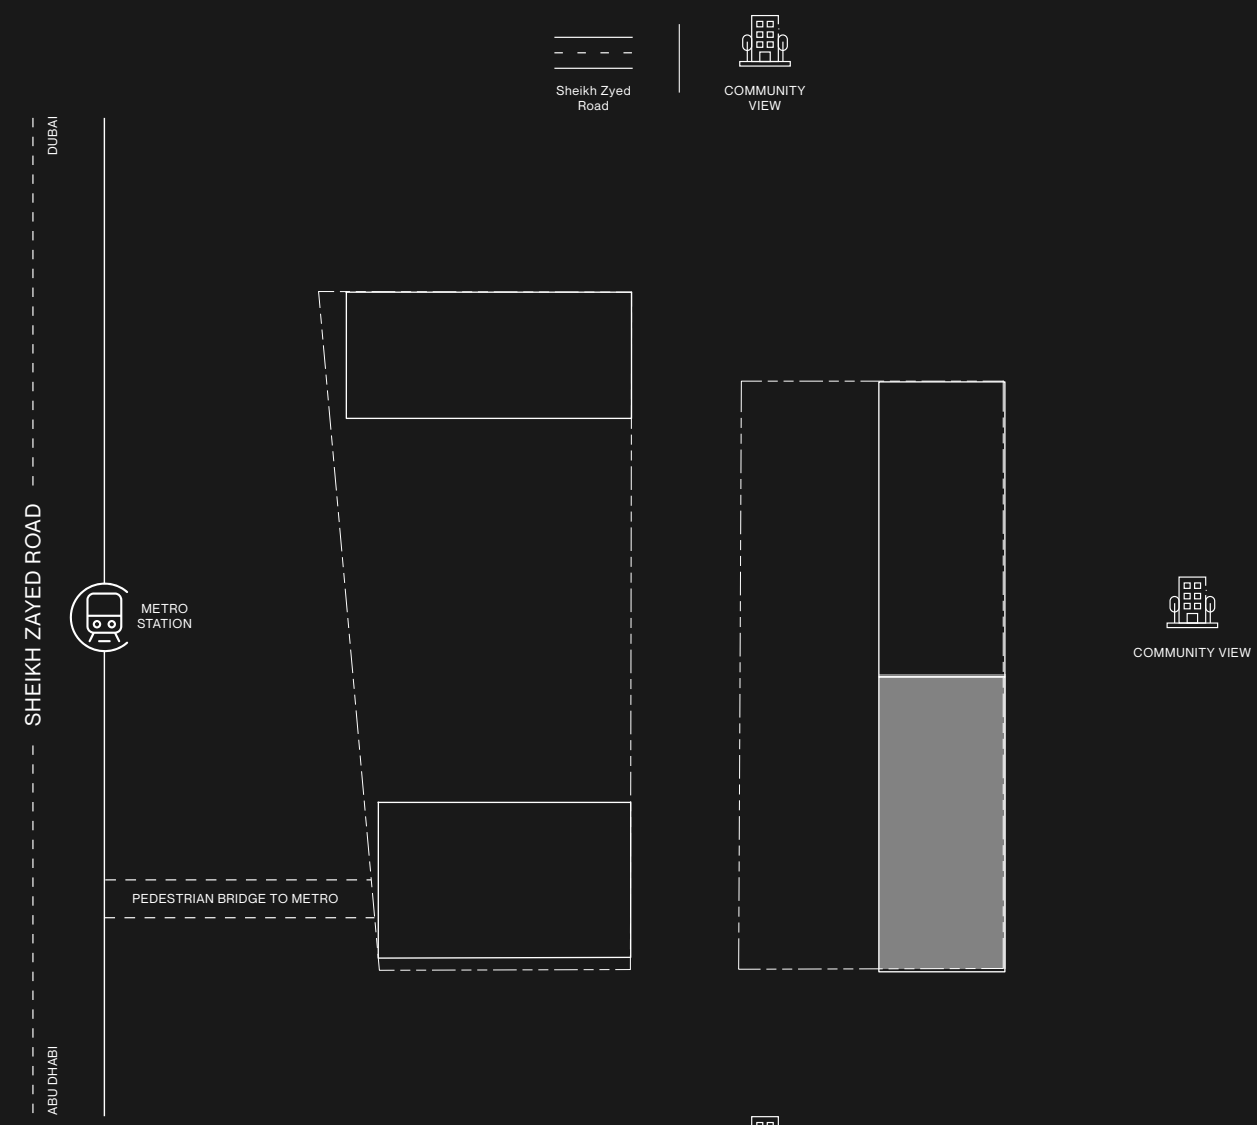

LEVEL 8 TOWER A

- STUDIO
- 1 BEDROOM
- 2 BEDROOM
- 3 BEDROOM

RAW DISTRICT DUBAI

- STUDIO
- 1 BEDROOM
- 2 BEDROOM
- 3 BEDROOM

R
15
14
13
12
11
10
9
8
7
6
5
4
3
2
1
P5
P4
P3
P2
P1
G

LEVEL 9 TOWER A

RAW DISTRICT DUBAI