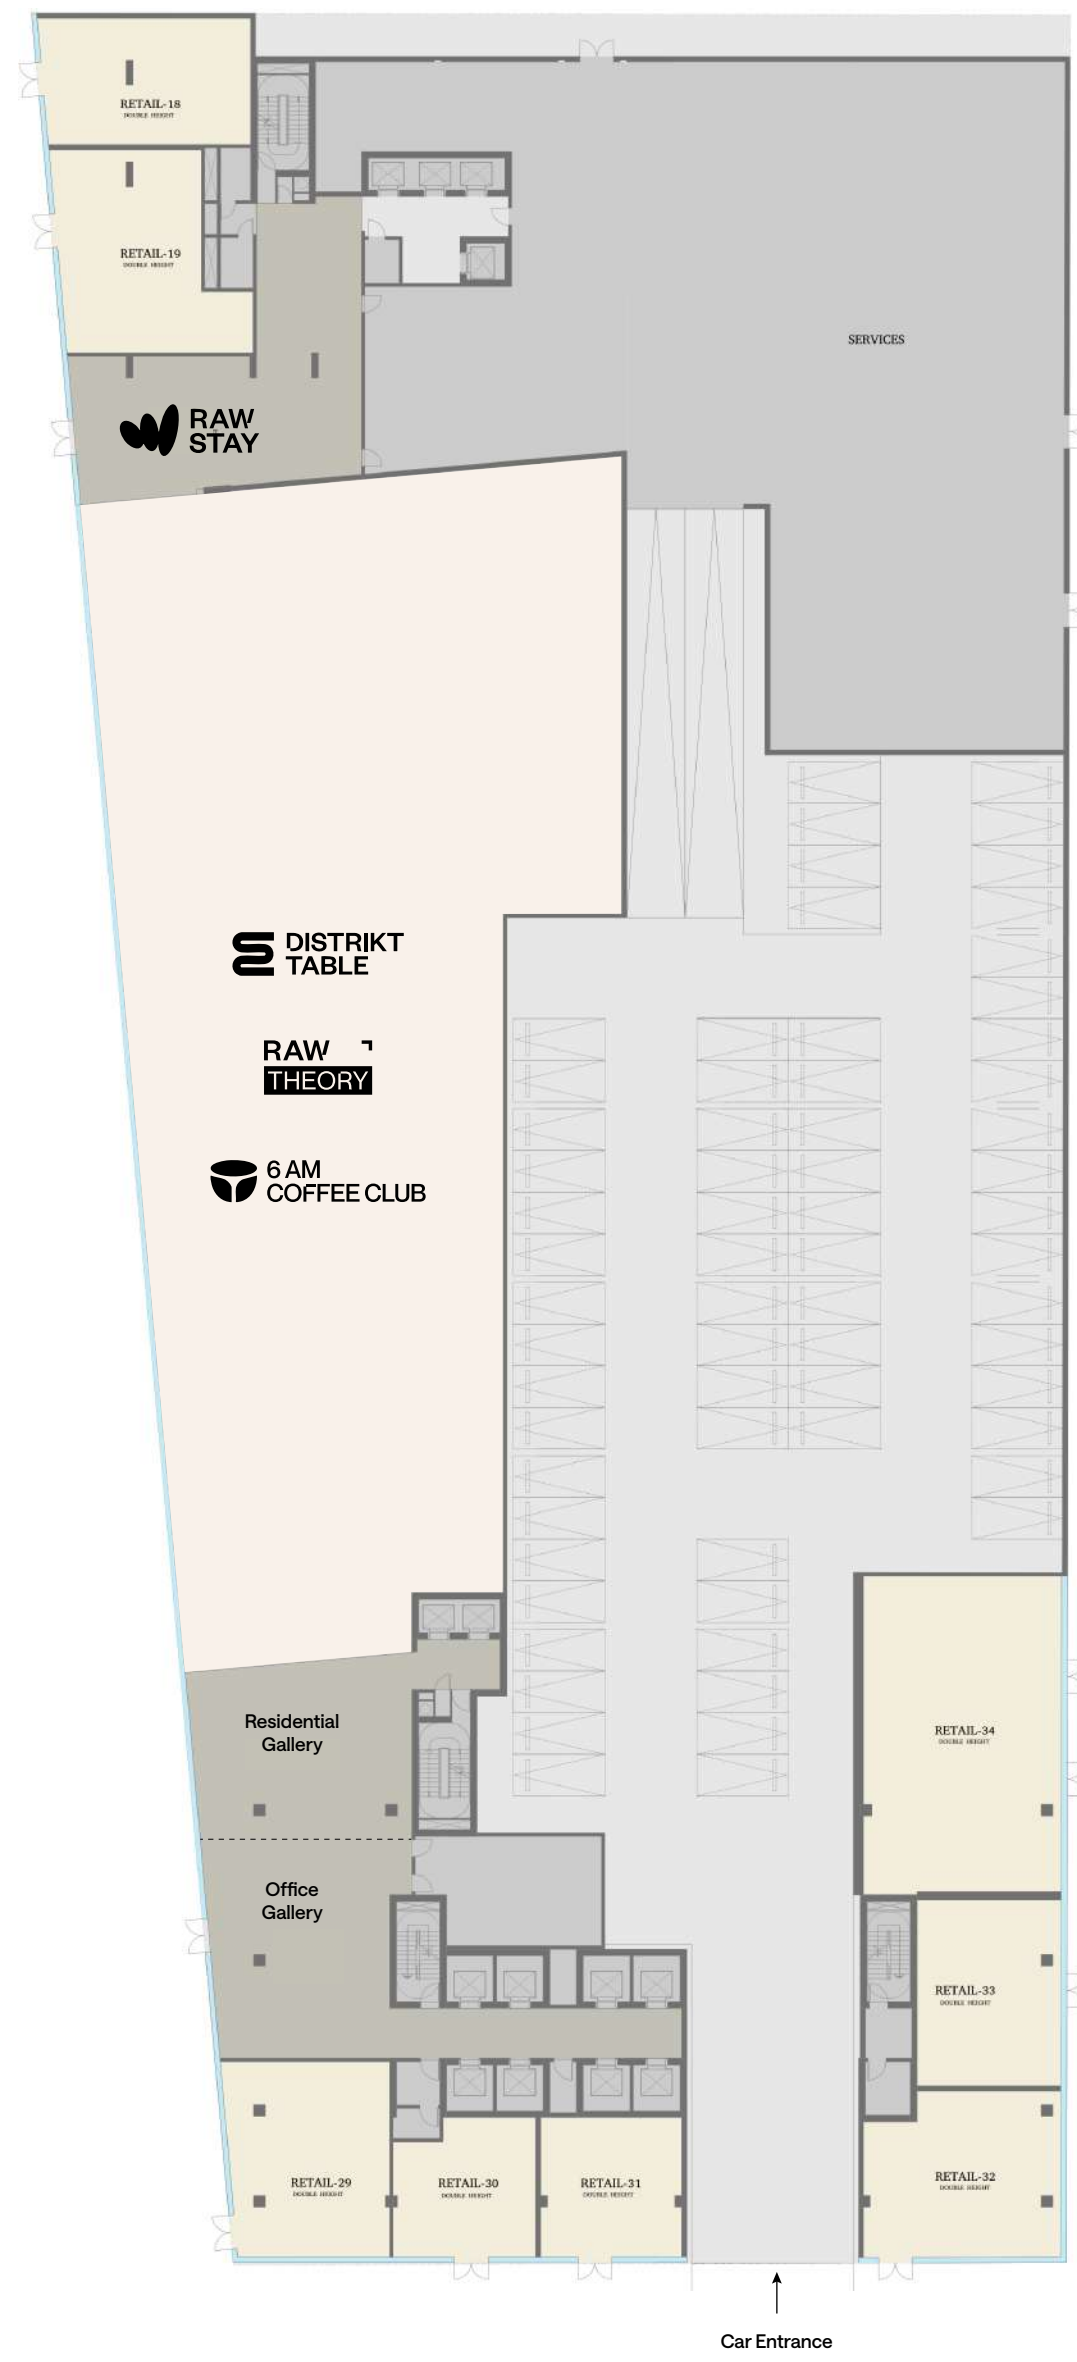

IMTIAZ

Mezzanine floor Amenities

1. **Gym – Raw Theory**
   Gym Reception
   Refreshment Lounge Area
   Pantry
   Male Toilets and Changing Rooms with steam and ice bath
   Female Toilets Changing Rooms with steam and ice bath
   Male Lockers
   Female Lockers
   Spinning Room
   AI Power Gym
   Zumba Area
   Meditation Area
   Pilates Area
   Cardio Zone
   Strength Zone
   Stretching Zone
   RAW 15 Minutes
   HIIT Equipment / Training
   Yoga Area with Hammock