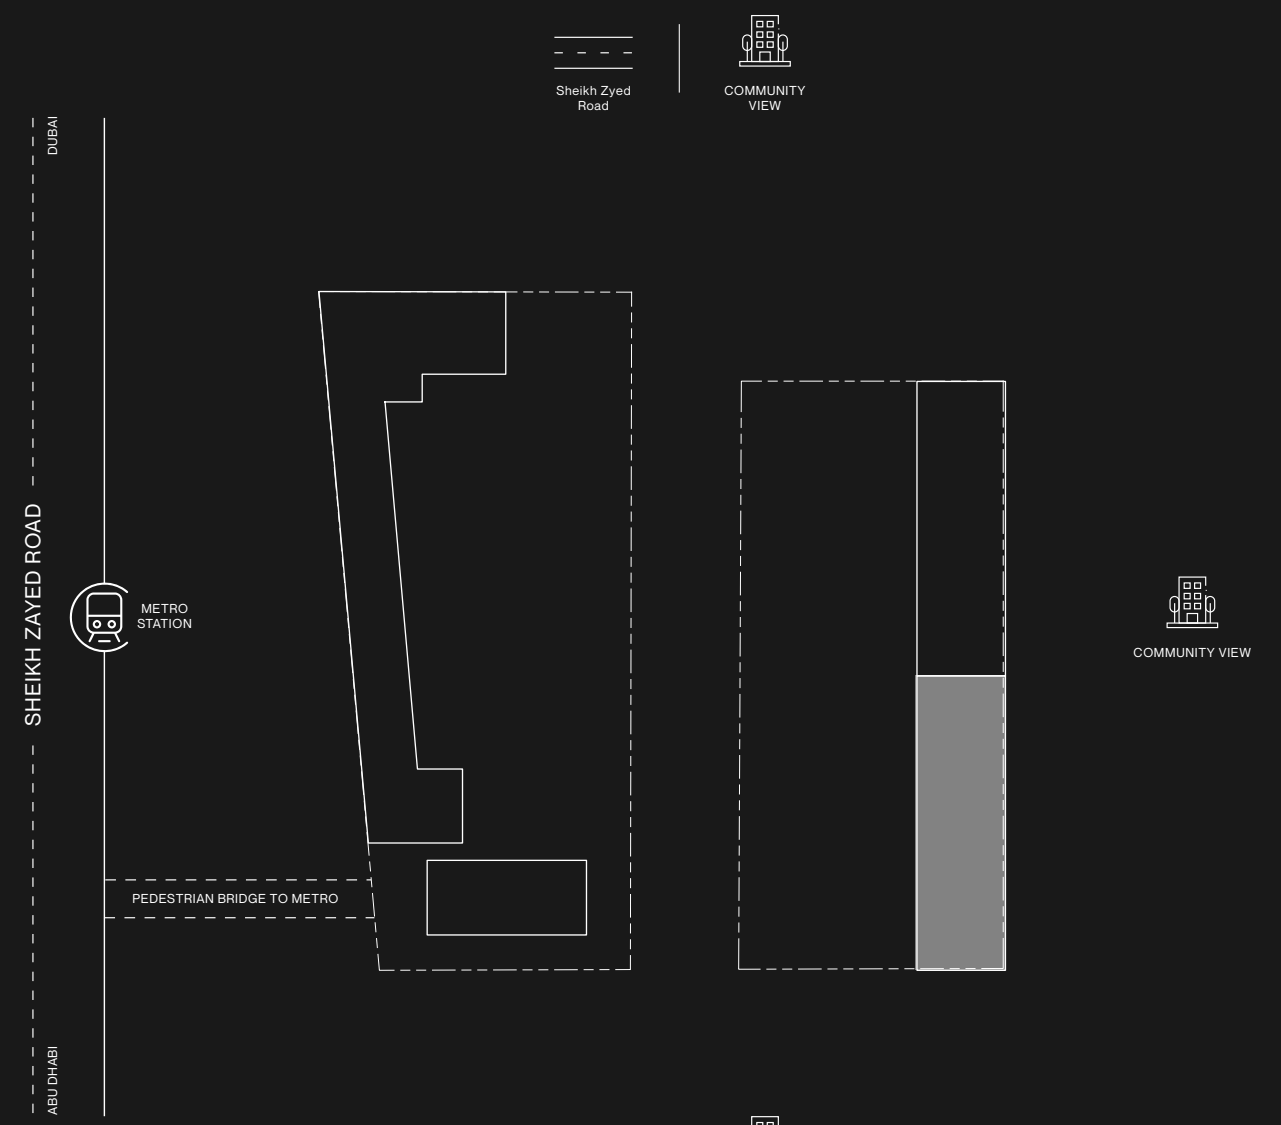

SHEIKH ZAYED ROAD, DUBAI

LIFE IN DISPLAY

FLOOR PLANS TOWER A

RAW DISTRICT DUBAI

IMTIAZ

R
15
14
13
12
11
10
9
8
7
6
5
4
3
2
1
P5
P4
P3
P2
P1
G

GROUND TOWER A

RAW DISTRICT DUBAI

- Residential Gallery
- Retail

IMTIAZ

RAW DISTRICT DUBAI

R
15
14
13
12
11
10
9
8
7
6
5
4
3
2
1
P5
P4
P3
P2
P1
G

PODIUM 1 TOWER A

- STUDIO
- 1 BEDROOM

RAW DISTRICT DUBAI

R
15
14
13
12
11
10
9
8
7
6
5
4
3
2
1
P5
P4
P3
P2
P1
G