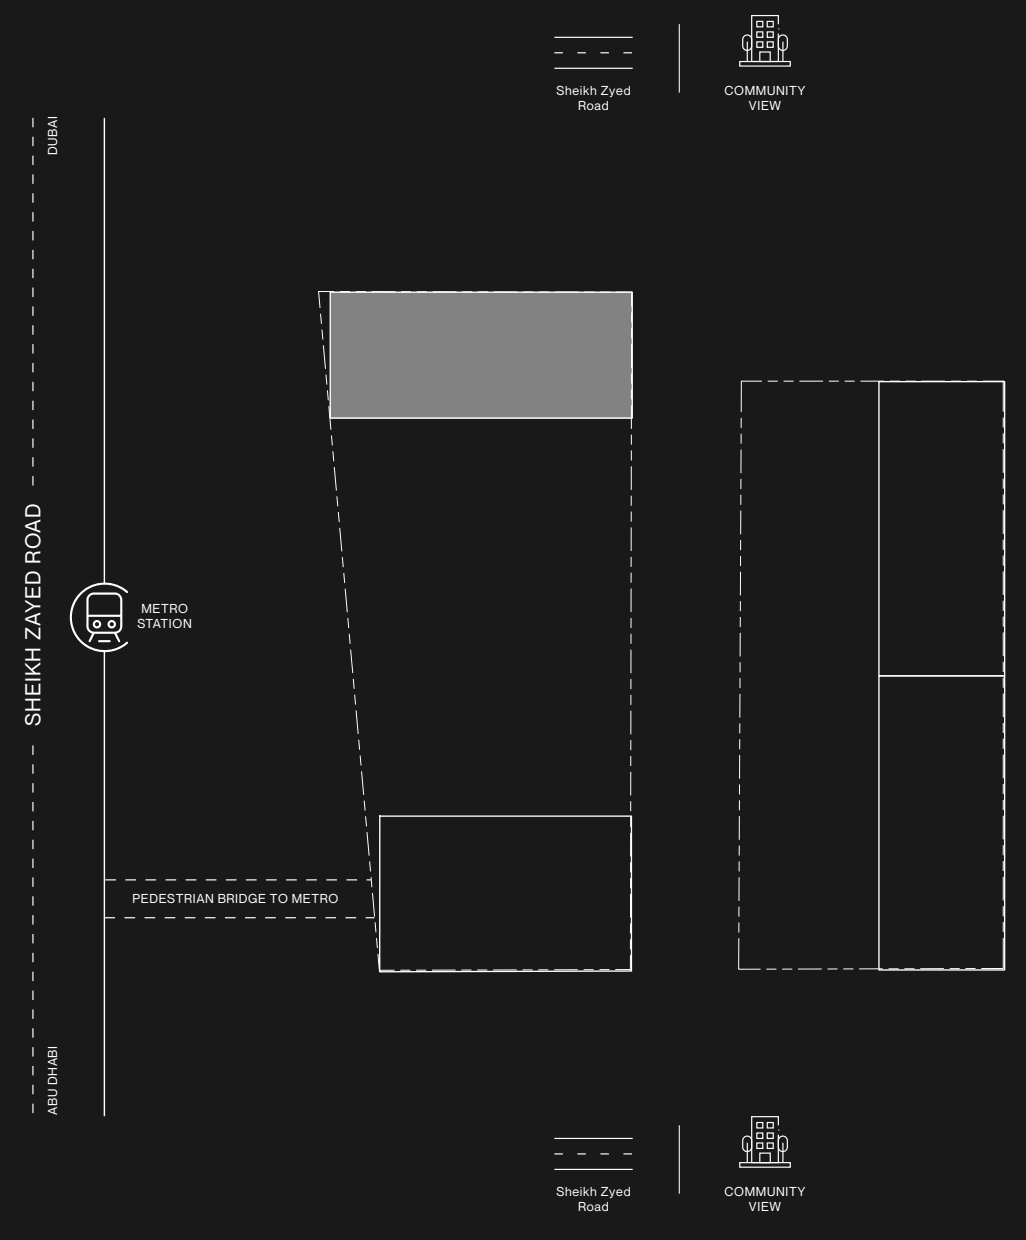

RAW DISTRICT DUBAI

R
15
14
13
12
11
10
9
8
7
6
5
4
3
2
1
P5
P4
P3
P2
P1
G

LEVEL 13 TOWER C