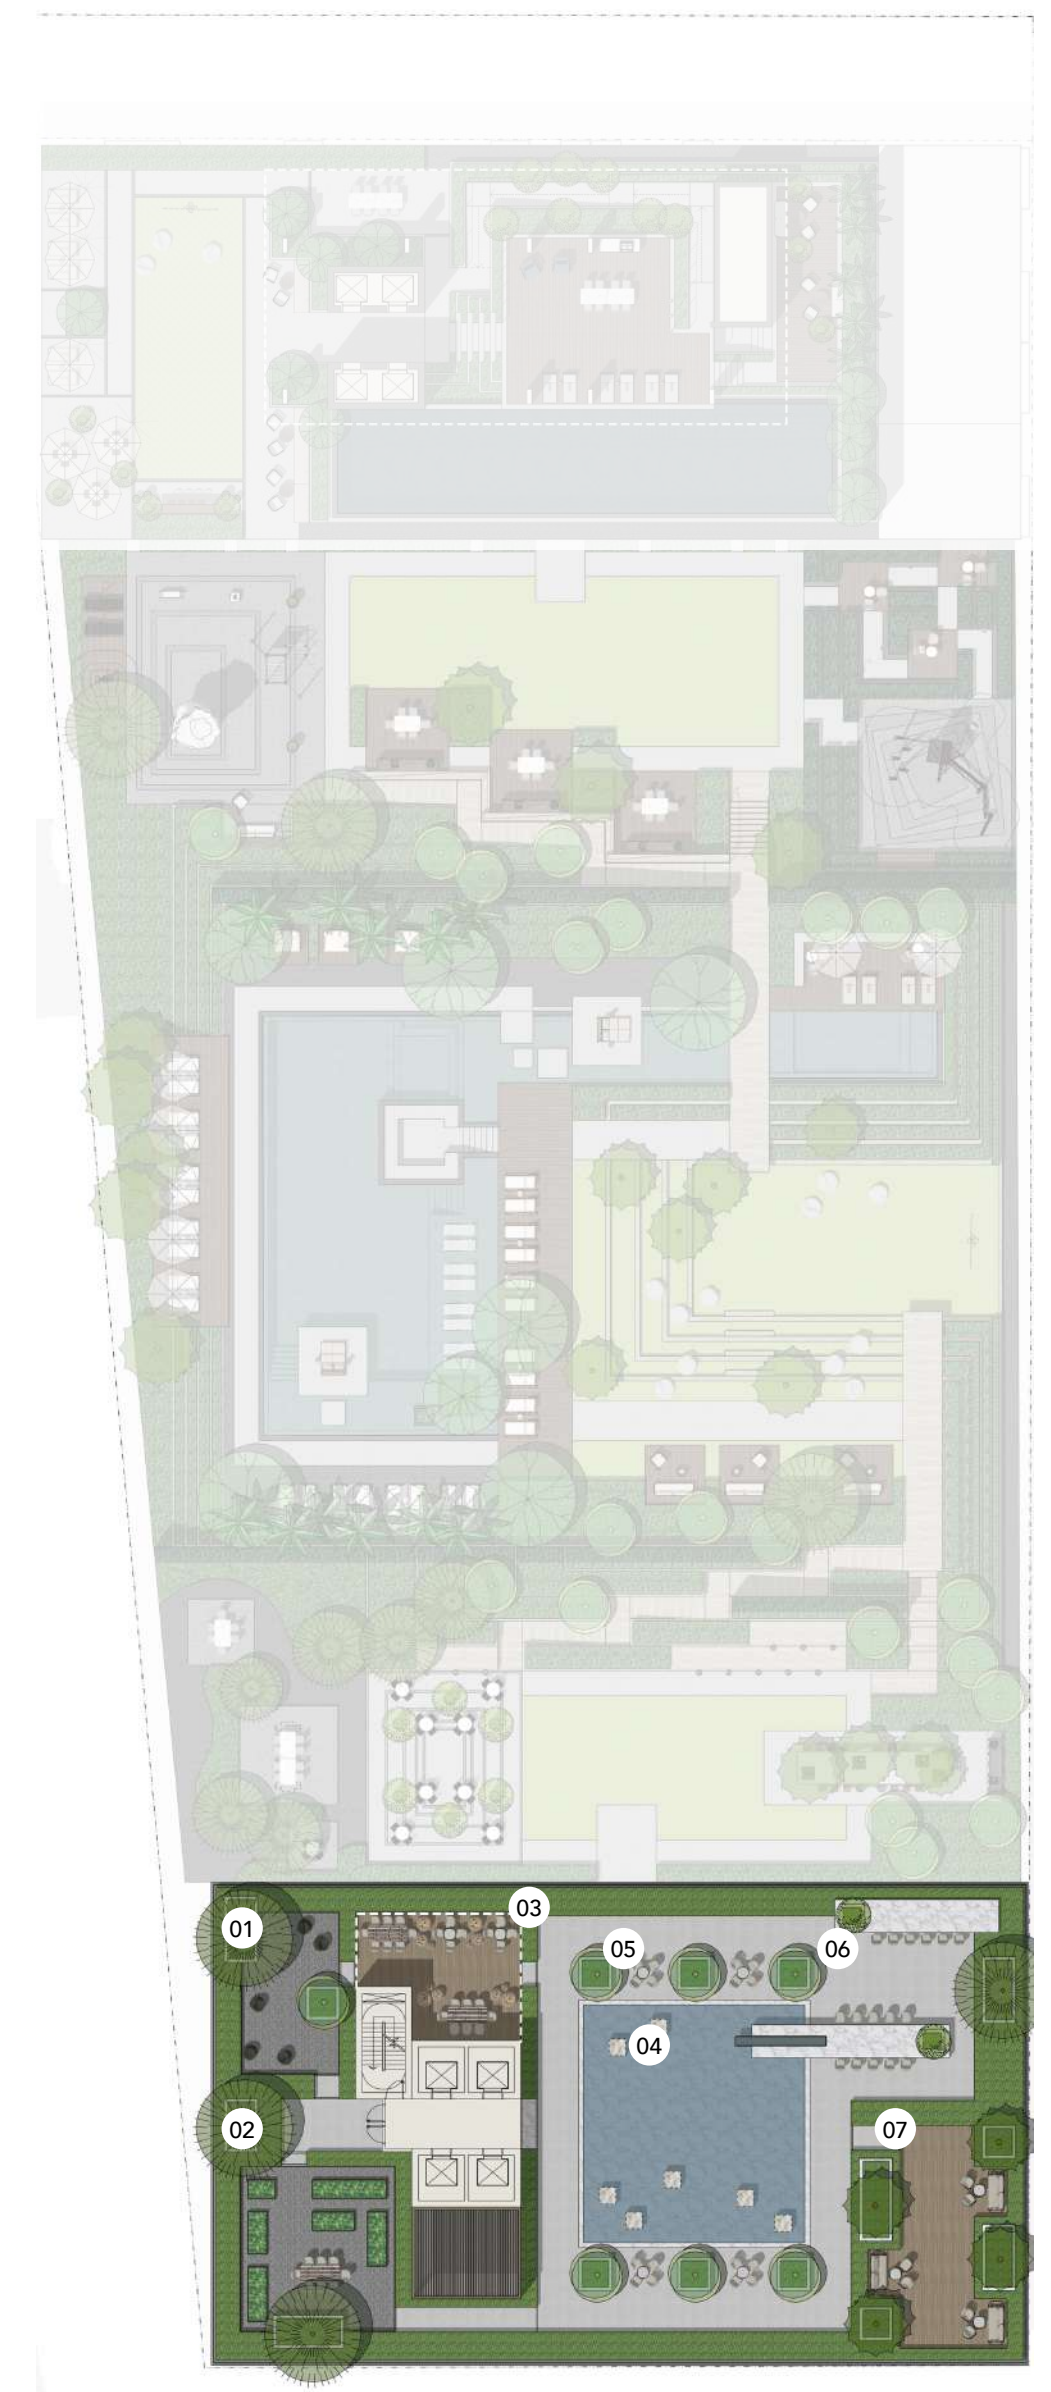

R
15
14
13
12
11
10
9
8
7
6
5
4
3
2
1
P5
P4
P3
P2
P1
G

LEVEL R
TOWER D

RAW DISTRICT DUBAI

- 01 Coffee Break Lounge & Gathering Area
- 02 Edible & Lunch Garden
- 03 Meeting Pavilion
- 04 Water Feature Plaza (Convertible to a Dry Plaza)
- 05 Movable Glowing Cube Seats
- 06 Co-working Bar Integrate with Tree and Water Feature
- 07 Quiet Space