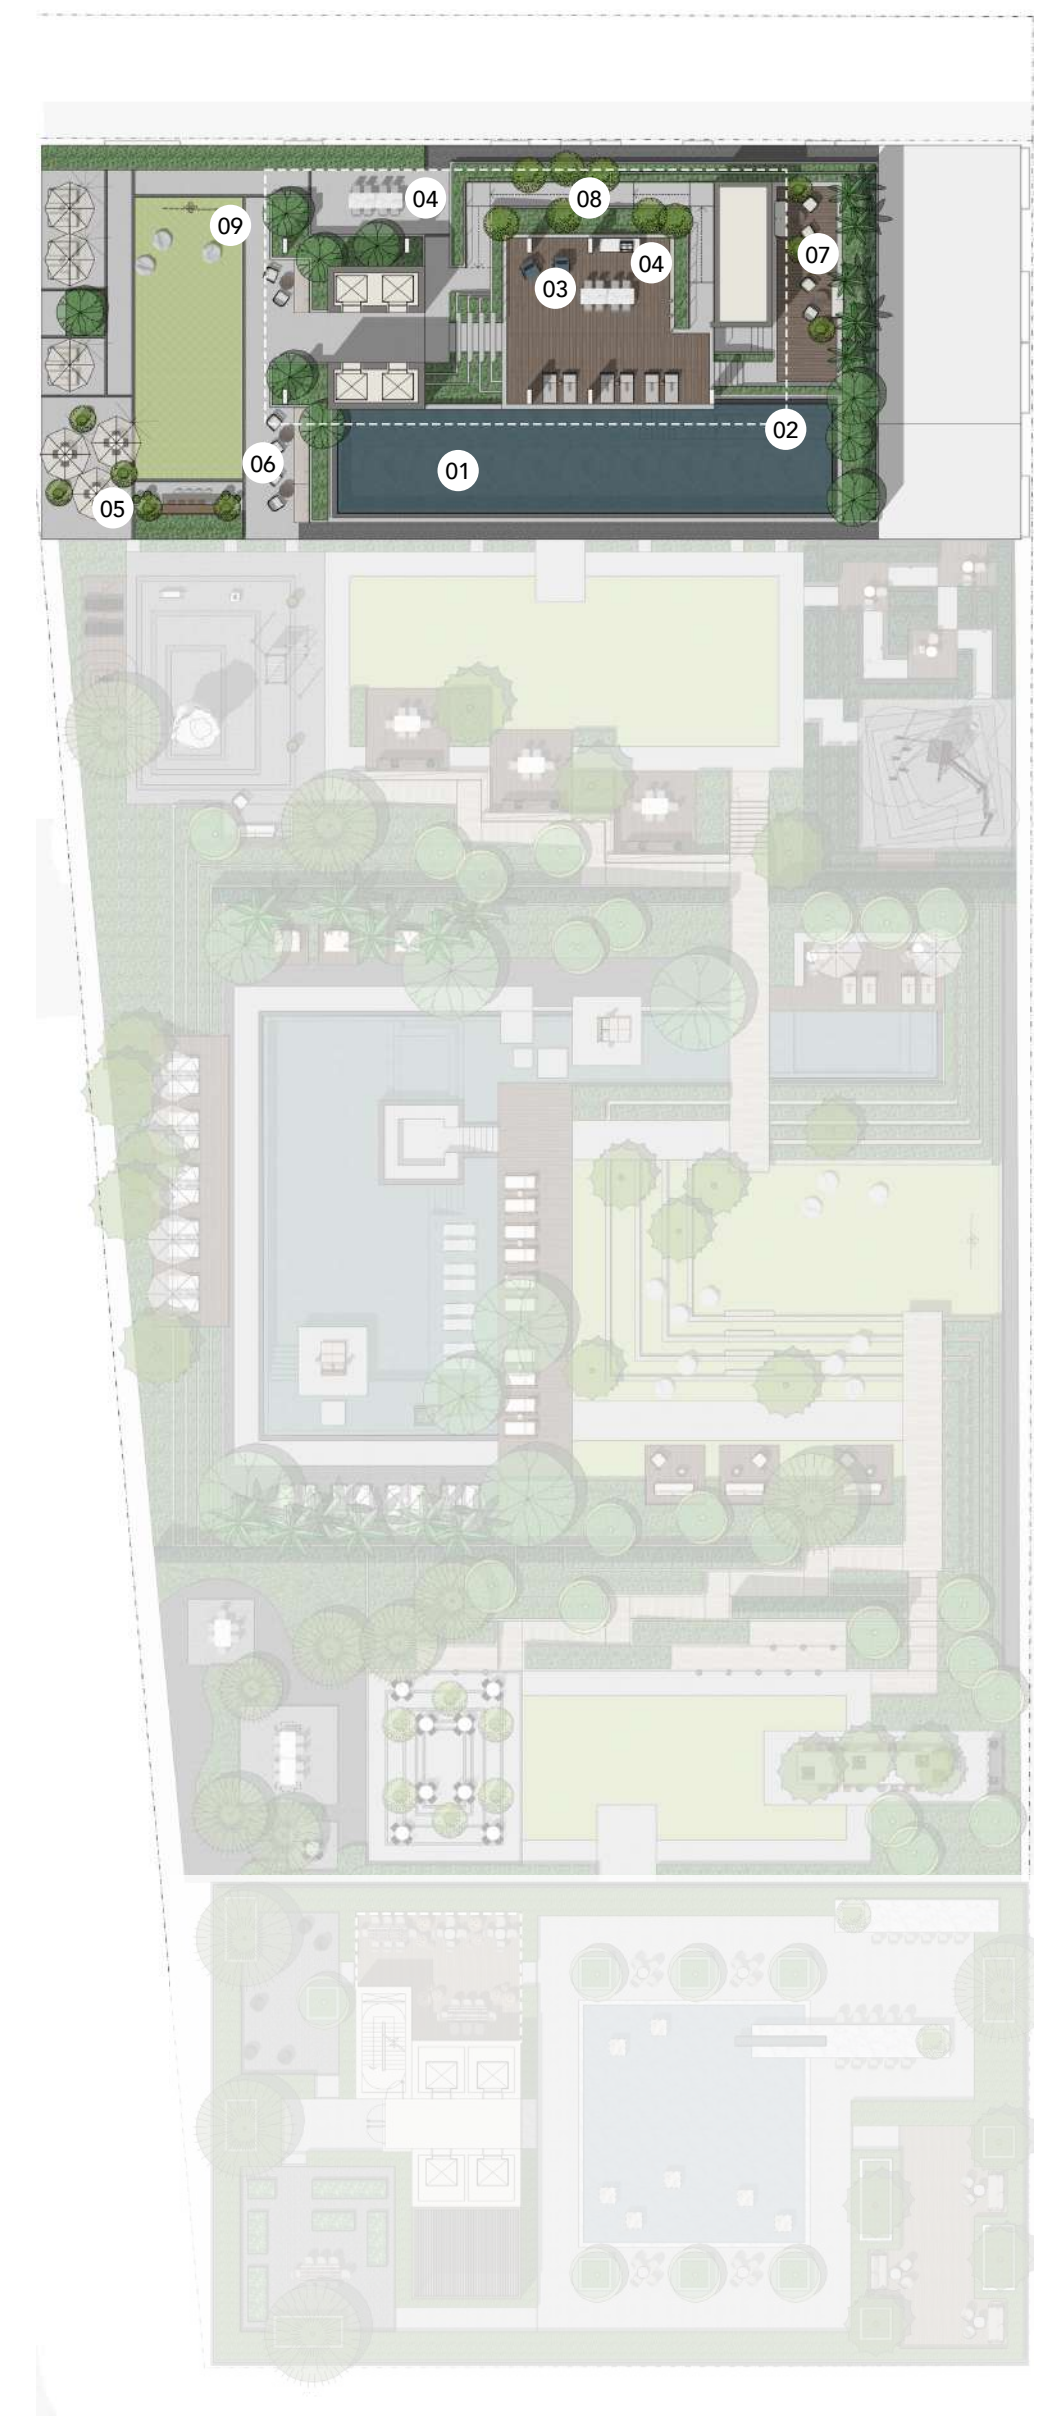

R	
15	
14	
13	
12	
11	
10	
9	
8	
7	
6	
5	
4	
3	
2	
1	
P5	
P4	
P3	
P2	
P1	
G	

LEVEL 14 TOWER C

- STUDIO
- 1 BEDROOM
- 2 BEDROOM
- 3 BEDROOM

RAW DISTRICT DUBAI

R
15
14
13
12
11
10
9
8
7
6
5
4
3
2
1
P5
P4
P3
P2
P1
G

LEVEL 15 TOWER C

- STUDIO
- 1 BEDROOM
- 2 BEDROOM
- 3 BEDROOM

RAW DISTRICT DUBAI

- ① Leisure Pool with Infinity Edge (25x6m)
- ② Pool Seat
- ③ Roof Swing Lounge
- ④ BBQ & Dining Area
- ⑤ Outdoor Working & Bar Area
- ⑥ Outdoor Lounge Seat
- ⑦ Pocket Lounge Seat
- ⑧ POD Ramp
- ⑨ Outdoor Cinema and Function Lounge